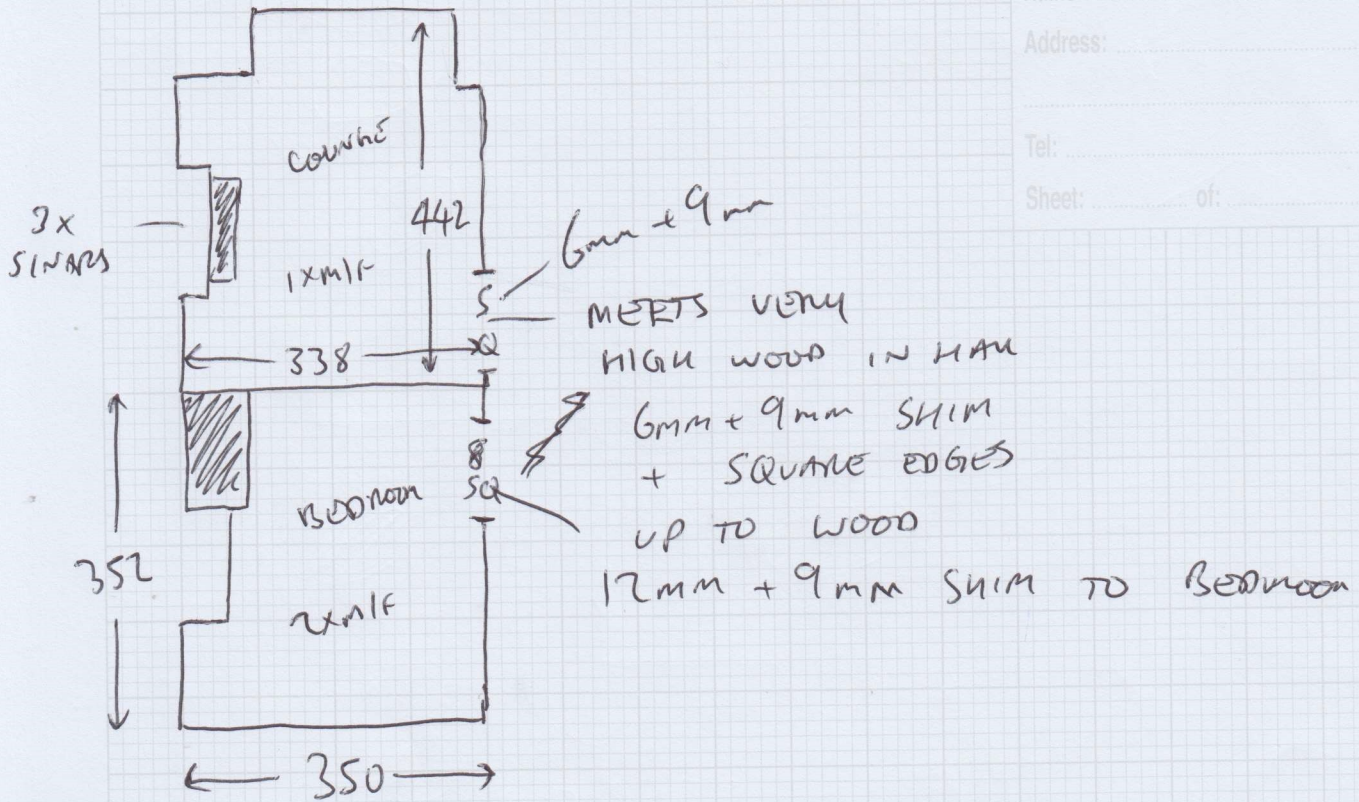

Job No:

Name:

Address:

Tel:

Sheet: of:

COIR - 87 x 67

LOUNGE = 460 x 400

BEDROOM = 365 x 400