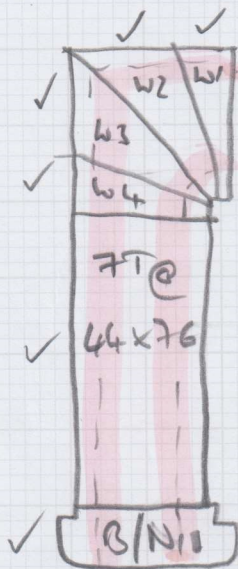

Job No: 533682

Name: DURLINO

Address:

Tel:

Sheet: of:

- W1 = 59x80
- W2 = 62x107
- W3 = 85x110
- W4 = 60x76
- B/N = 42x102

STRAIGHTS  
ALL AS 60cm  
WIDE RUNNER  
/CONSISTENT  
8cm GAP  
EACH SIDE

CURVE  
@ 75

RUGA = 18x79

STRAIGHTS ALL  
AS 65cm  
WIDE RUNNER  
/CONSISTENT 8cm  
GAP EACH SIDE

B/N 3 - 65x130 (FIT AS STRAIGHT 45x 65cm WIDE)

27x70  
- 55cm WIDE S/NAP

- W5 = 57x80
- W6 = 57x99
- W7 = 83x104
- W8 = 58x71

STRAIGHTS  
ALL AS 55cm  
WIDE RUNNER  
/CONSISTENT  
7.5cm GAP  
EACH SIDE