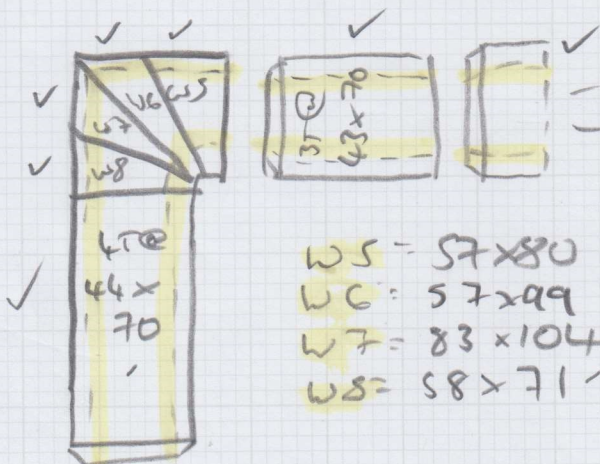

Job No: 533682

Name: DURLINO

Address:

Tel:

Sheet: of:

- W1 = 59x80
- W2 = 62x107
- W3 = 85x110
- W4 = 60x76
- B/N = 42x102

STRAIGHTS  
ALL AS 60cm  
WIDE RUNNER  
/CONSISTENT  
8cm GAP  
EACH SIDE

CURVE  
@ 75

RUGA = 18x79

STRAIGHTS ALL  
AS 65cm  
WIDE RUNNER  
/CONSISTENT 8cm  
GAP EACH SIDE

B/N 3 - 65x130 (FIT AS STRAIGHT 45x 65cm WIDE)

27x70  
- 55cm WIDE S/NAP

- W5 = 57x80
- W6 = 57x99
- W7 = 83x104
- W8 = 58x71

STRAIGHTS  
ALL AS 55cm  
WIDE RUNNER  
/CONSISTENT  
7.5cm GAP  
EACH SIDE