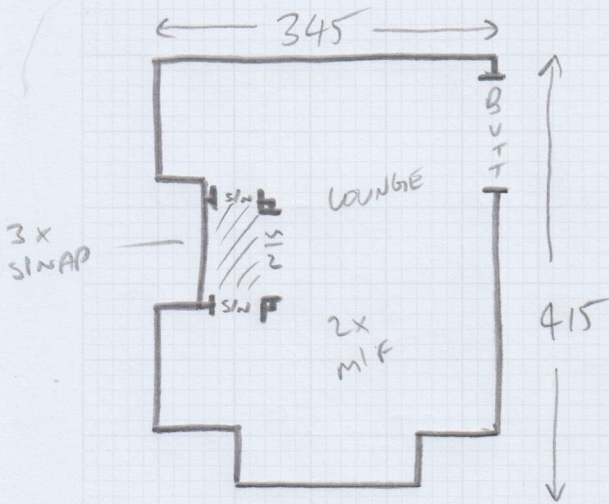

Job No: .....

Name: .....

Address: .....

Tel: .....

Sheet: ..... of: .....

430x5m

LOUNGE

EXTEND WIDTH TO 5m WIDE TO ALLOW FOR 70cm WIDE TAPED RUNNER PIECE

350x400

BEDROOM

- LAMINATE DOWN, CUST WILL DECIDE IF THEY W/D IT OR LEAVE IT DOWN. DOOR NEEDS TRIMMING IF LAM STAYS DOWN