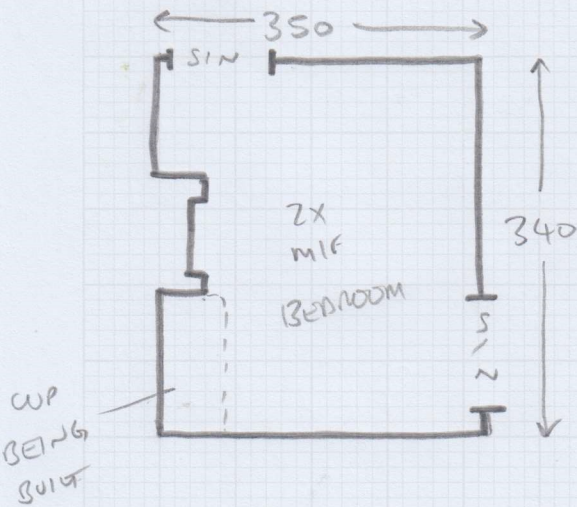

Job No: .....

Name: .....

Address: .....

Tel: .....

Sheet: ..... of: .....

430x5m

LOUNGE

EXTEND WIDTH TO 5m WIDE TO ALLOW FOR 70cm WIDE TAPED RUNNER PIECE

350x400

BEDROOM

- LAMINATE DOWN, CUST WILL DECIDE IF THEY W/D IT OR LEAVE IT DOWN. DOOR NEEDS TRIMMING IF LAM STAYS DOWN