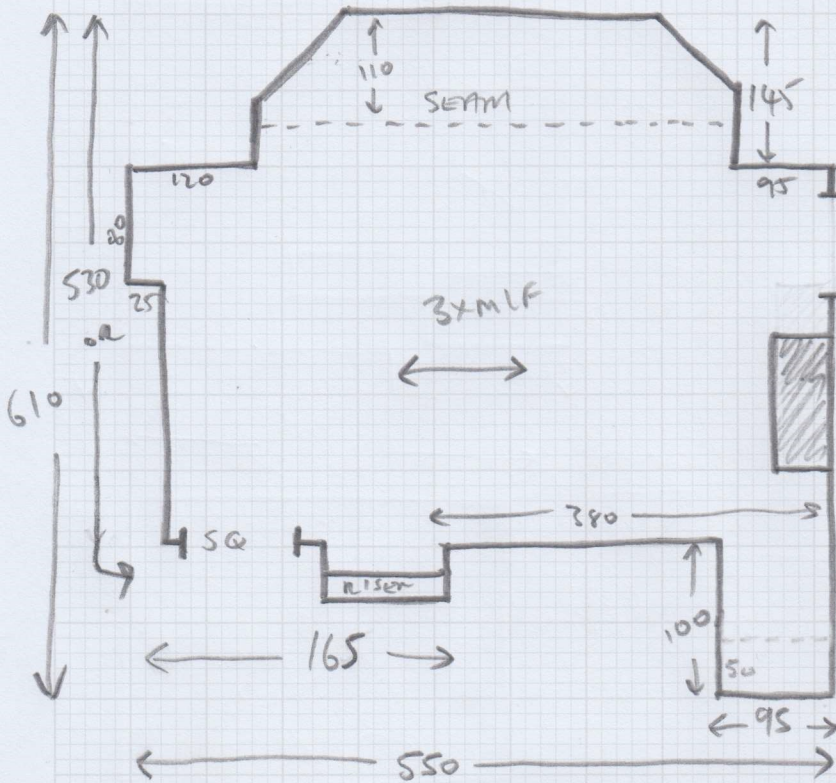

Job No: 533751

Name:

Address:

Tel:

Sheet: of:

CAP TO  
THIS OL WAM  
LIKE FOR LIKE  
45 x 80  
INTO NEW GOLD  
SINAP

SCAM?  
JOIN HERE?

*yes*  
*pls*

- W1 = 60 x 94
- W2 = 60 x 122
- W3 = 52 x 122
- W4 = 60 x 92
- 8xST = 45 x 92
- B/N = 30 x 109
- ~~cap~~ CAP ONLY
- BAND EXPOSED

CHOCOA WITH FURN  
AT MEASURE  
HAND TO MEASURE

Job No: .....  
Name: .....  
Address: .....  
Tel: .....  
Sheet: ..... of: .....

CUTS

PUAN 350 x 500

LUNGE 565 x 500

45.75 m<sup>2</sup>

A

B

TO  
CUST JOIN  
SECRET LOCATIONS

Sheet: of: