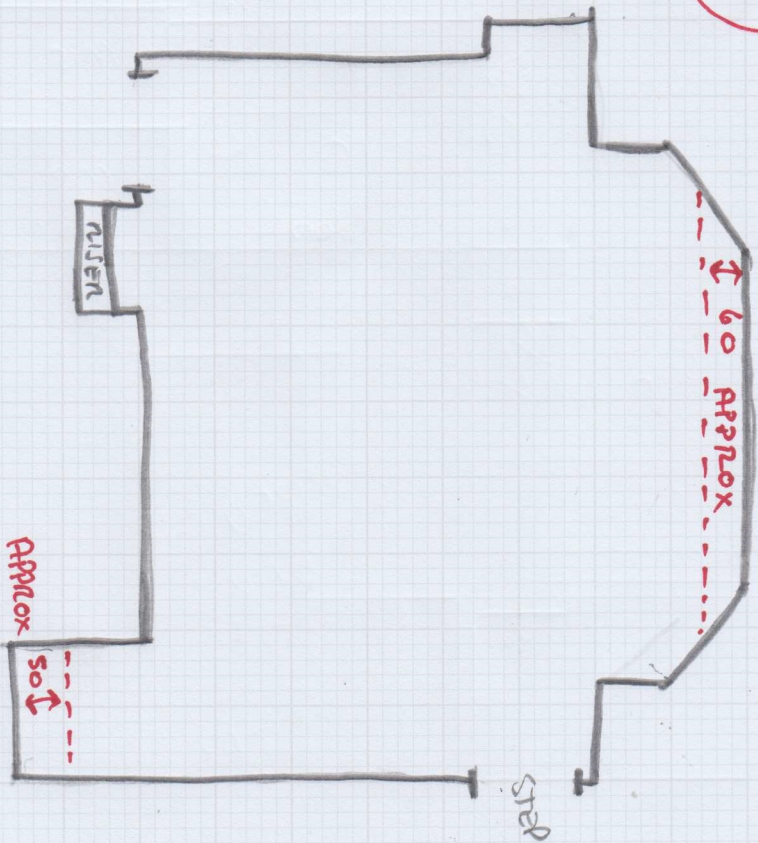

- W1 = 60 x 94
- W2 = 60 x 122
- W3 = 52 x 122
- W4 = 60 x 92
- 8xST = 45 x 92
- B/N = 30 x 109
- ~~cap~~ CAP ONLY
- BAND EXPOSED

CHOCOA WITH FURN  
AT MEASURE  
HAND TO MEASURE

Job No: .....  
Name: .....  
Address: .....  
Tel: .....  
Sheet: ..... of: .....

CUTS

PUAN 350 x 500

LUNGE 565 x 500

45.75 m<sup>2</sup>

A

B

TO  
CUST JOIN  
SECRET LOCATIONS

Sheet: of: