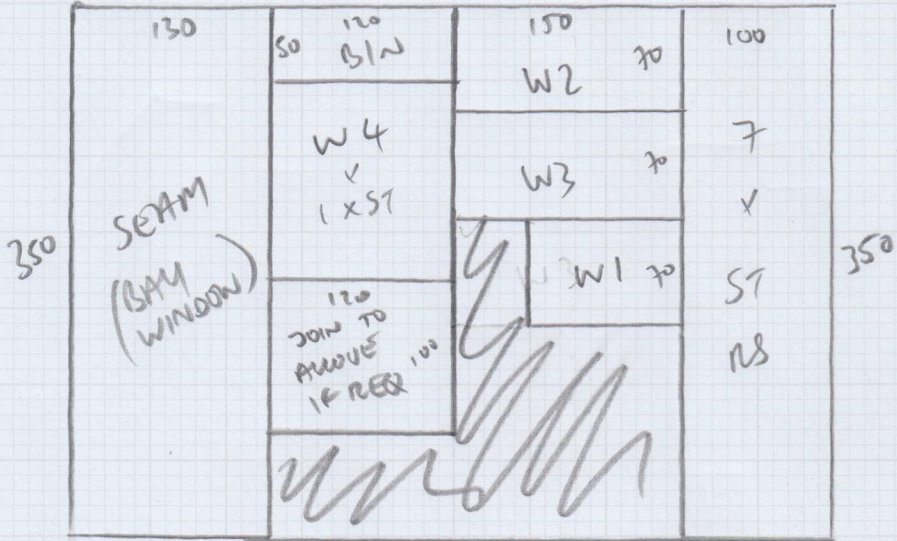

Job No: 533751

Name:

Address:

Tel:

Sheet: of:

CAP TO  
THIS OL WAM  
LIKE FOR LIKE  
45 x 80  
INTO NEW GOLD  
SINAP

SCAM?  
JOIN HERE?

*yes*  
*pls*

- W1 = 60 x 94
- W2 = 60 x 122
- W3 = 52 x 122
- W4 = 60 x 92
- 8xST = 45 x 92
- B/N = 30 x 109
- ~~cap~~ CAP ONLY
- BAND EXPOSED

CHOCOA WITH FURN  
AT MEASURE  
HAND TO MEASURE

Job No: .....  
Name: .....  
Address: .....  
Tel: .....  
Sheet: ..... of: .....

CUTS

PUAN 350 x 500

LUNGE 565 x 500

45.75 m<sup>2</sup>

A

B

TO  
CUST JOIN  
SECRET LOCATIONS

Sheet: of: