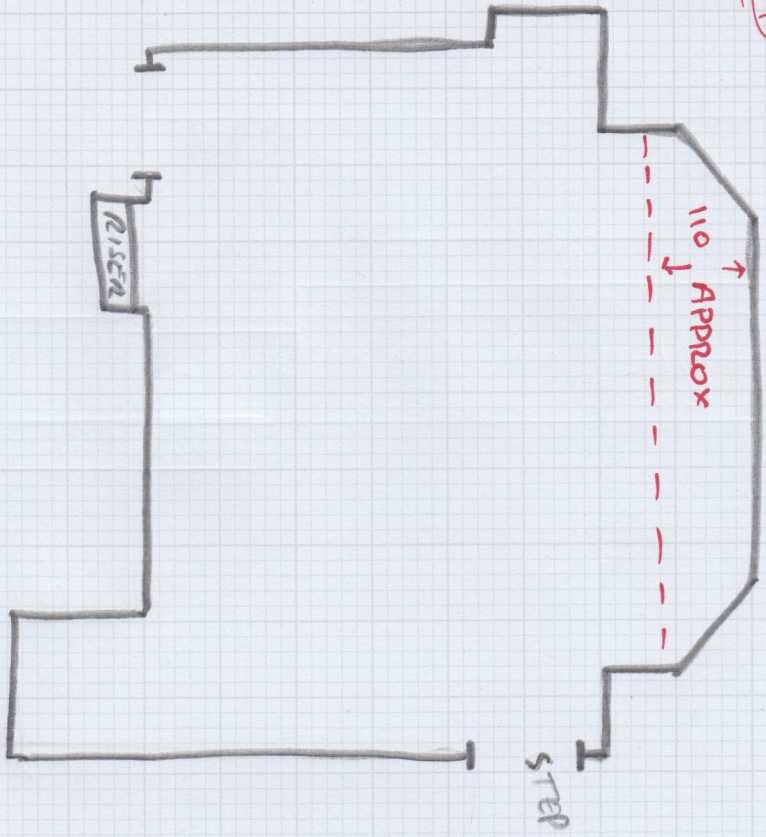

Job No: 533751

Name:

Address:

Tel:

Sheet: of:

CAP TO  
THIS OL WAM  
LIKE FOR LIKE  
45 x 80  
INTO NEW GOLD  
SINAP

SCAM?  
JOIN HERE?

*yes*  
*pls*

- W1 = 60 x 94
- W2 = 60 x 122
- W3 = 52 x 122
- W4 = 60 x 92
- 8xST = 45 x 92
- B/N = 30 x 109
- ~~cap~~ CAP ONLY
- BAND EXPOSED

CHOCOA WITH FURN  
AT MEASURE  
HAND TO MEASURE

Job No: .....  
Name: .....  
Address: .....  
Tel: .....  
Sheet: ..... of: .....

CUTS

PUAN 350 x 500

LUNGE 565 x 500

45.75 m<sup>2</sup>

A

B

TO  
CUST JOIN  
SECRET LOCATIONS

Sheet: of: