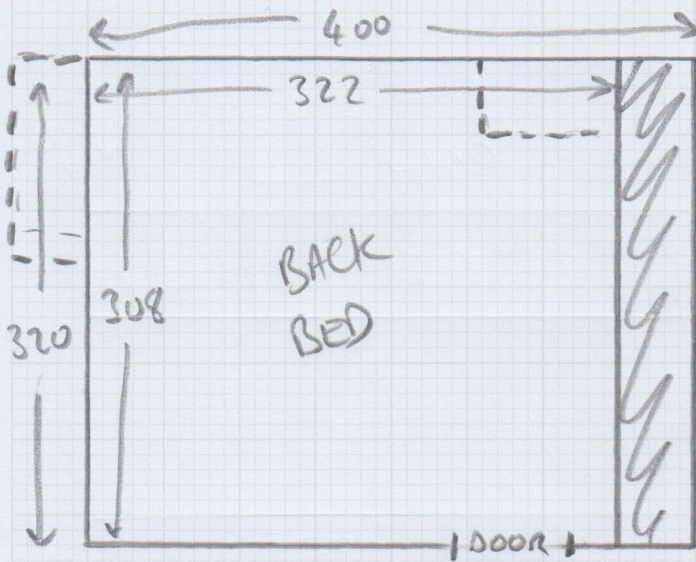

Job No:

Name:

Address:

Tel:

Sheet: of:

320 x 400

260 x 400

= WARDROBE LOCATIONS IN
RELATION TO THE FIXED WIDTH
OF CRT ROLL

WONT REACH
DOOR BAR.
250 mm
WORKS

3,22 m

2,33 m

80
60
WARDROBE

BACK BEDROOM

3,08 m

WARDROBE

Wardrobe

FRONT BEDROOM

3,19 m

320x400
(322)

HALLWAY

(no changes)

250

+1m2

No2 carpeted steps