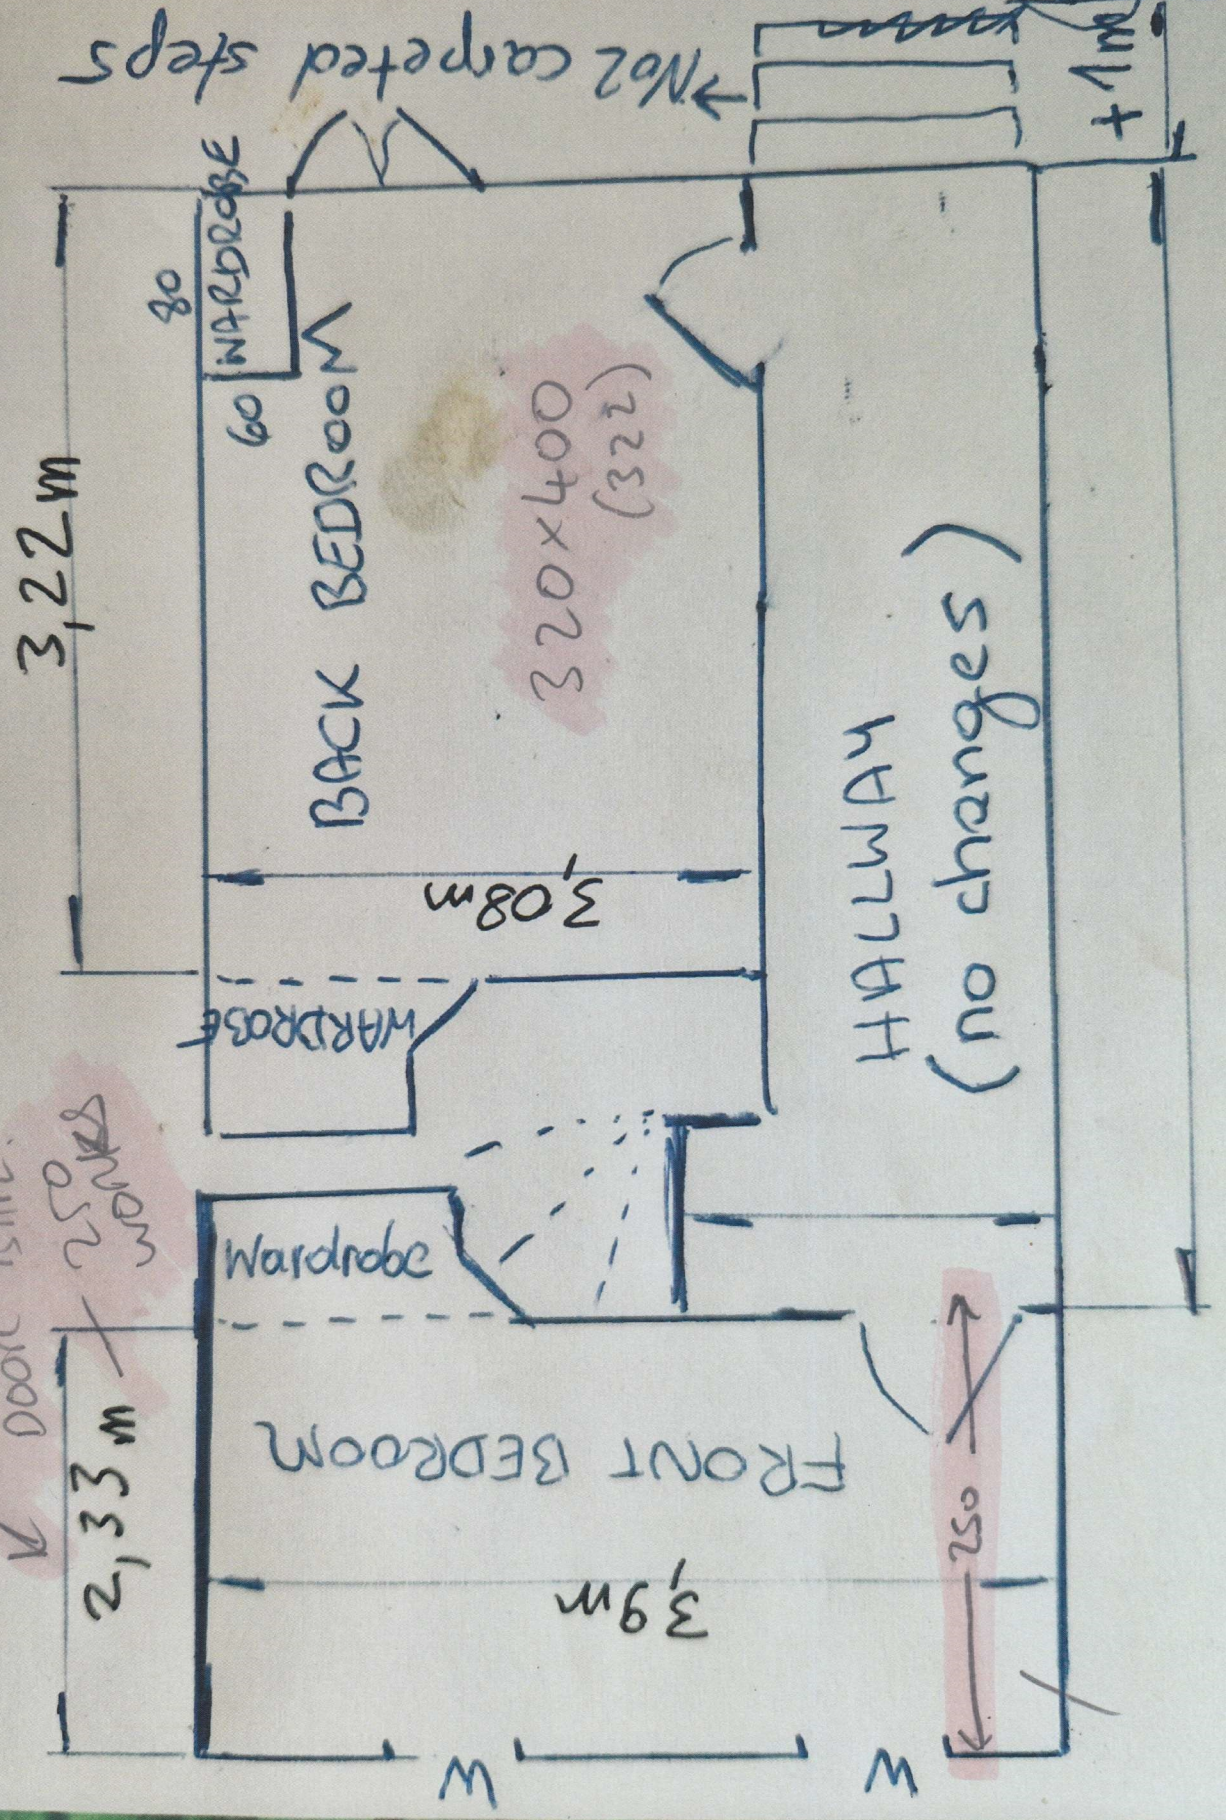

Job No:

Name:

Address:

Tel:

Sheet: of:

320 x 400

260 x 400

= WARDROBE LOCATIONS IN
RELATION TO THE FIXED WIDTH
OF CRT ROLL

WONT REACH
DOOR BAR.
250 mm
WORKS

3,22 m

2,33 m

80
60
WARDROBE

BACK BEDROOM

3,08 m

WARDROBE

Wardrobe

FRONT BEDROOM

3,19 m

320x400
(322)

HALLWAY

(no changes)

250

+1m2

No2 carpeted steps