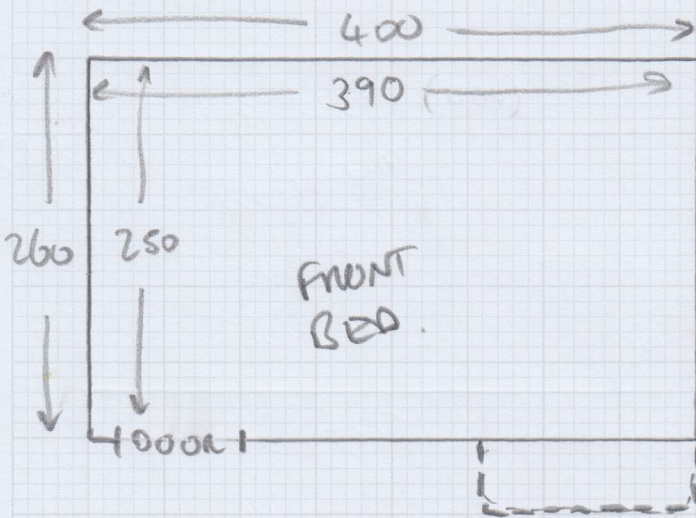

Job No:

Name:

Address:

Tel:

Sheet: of:

320 x 400

260 x 400

= WARDROBE LOCATIONS IN
RELATION TO THE FIXED WIDTH
OF CRT ROLL

WONT REACH
DOOR BAR.
250 mm
WORKS

3,22 m

2,33 m

80
60
WARDROBE

BACK BEDROOM

3,08 m

WARDROBE

Wardrobe

FRONT BEDROOM

3,19 m

320x400
(322)

HALLWAY

(no changes)

250

+1m2

No2 carpeted steps