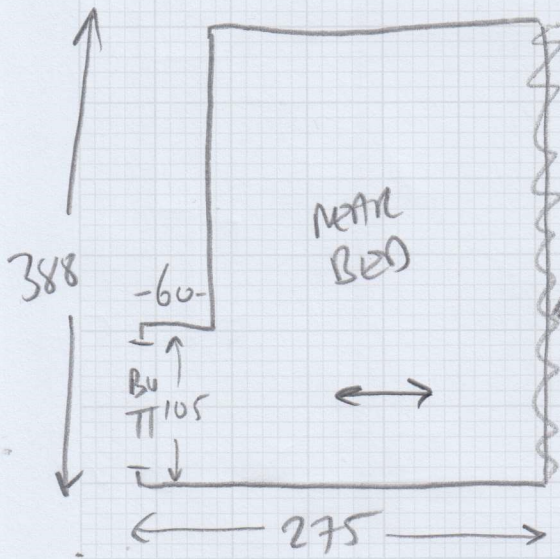

Job No: 533875

Name: 111

Address:

Tel:

Sheet: of:

CUST TO
MOVE THIS WIRE IN
SPACE GRIPPER WOULD
GO.

285 X 400