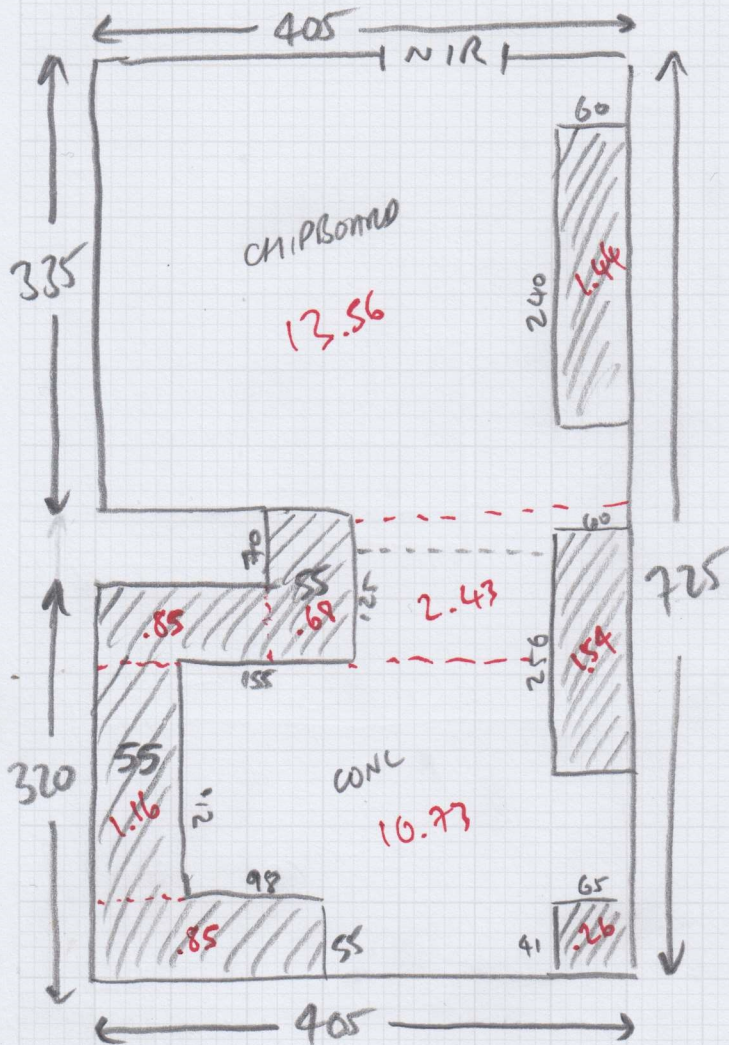

Job No: 534065

Name:

Address:

Tel:

Sheet: of:

6.78 TO COME OFF
 FOR FIXED UNITS.

13.56

2.43

10.73

26.72

- 6.78

19.94 NETT

+ 10%

21.94 m² TOTAL

NO JLD

HALF IN CHIPBOARD - 6mm PLY

HALF IN CONC WITH 'GREEN PRIMER'? - SCREENED

14
~~14~~ m² PLY REQ APPROXIMATELY

~~14~~ 10 m² SCREENED REQ.

TWO LAYERS OF 3mm SCREENED TO MEET
 UP TO PLYWOOD (6mm)