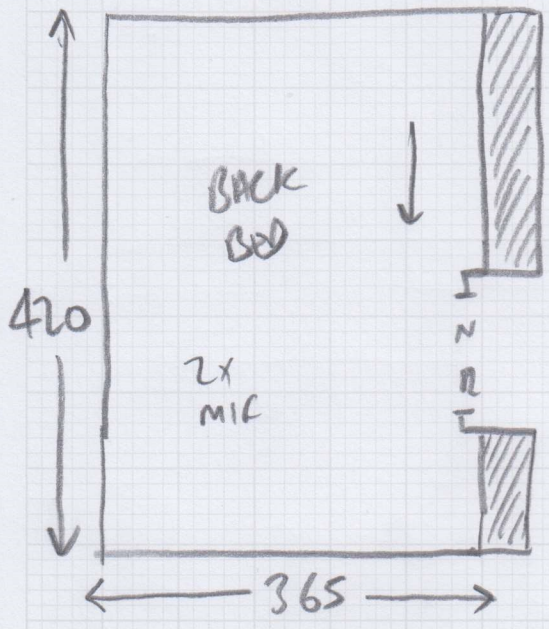

Job No: 534068

Name: 111

Address:

Tel:

Sheet: of:

390x400
15.60m²

430x400
17.20m²