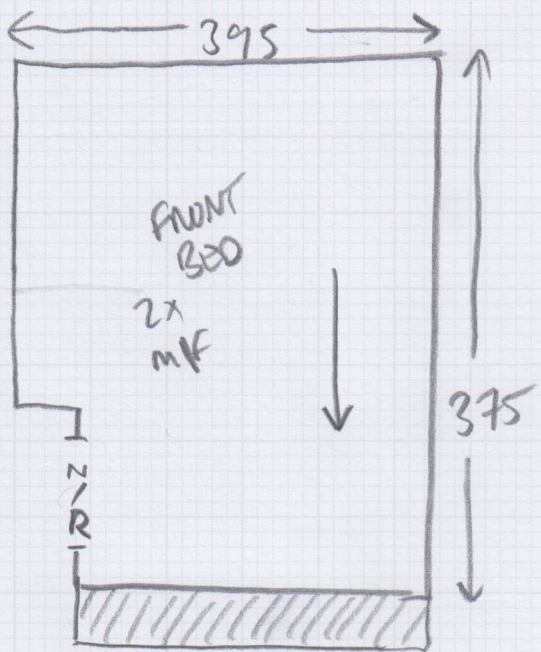

Job No: 534068

Name: 111

Address:

Tel:

Sheet: of:

390x400
15.60m²

430x400
17.20m²