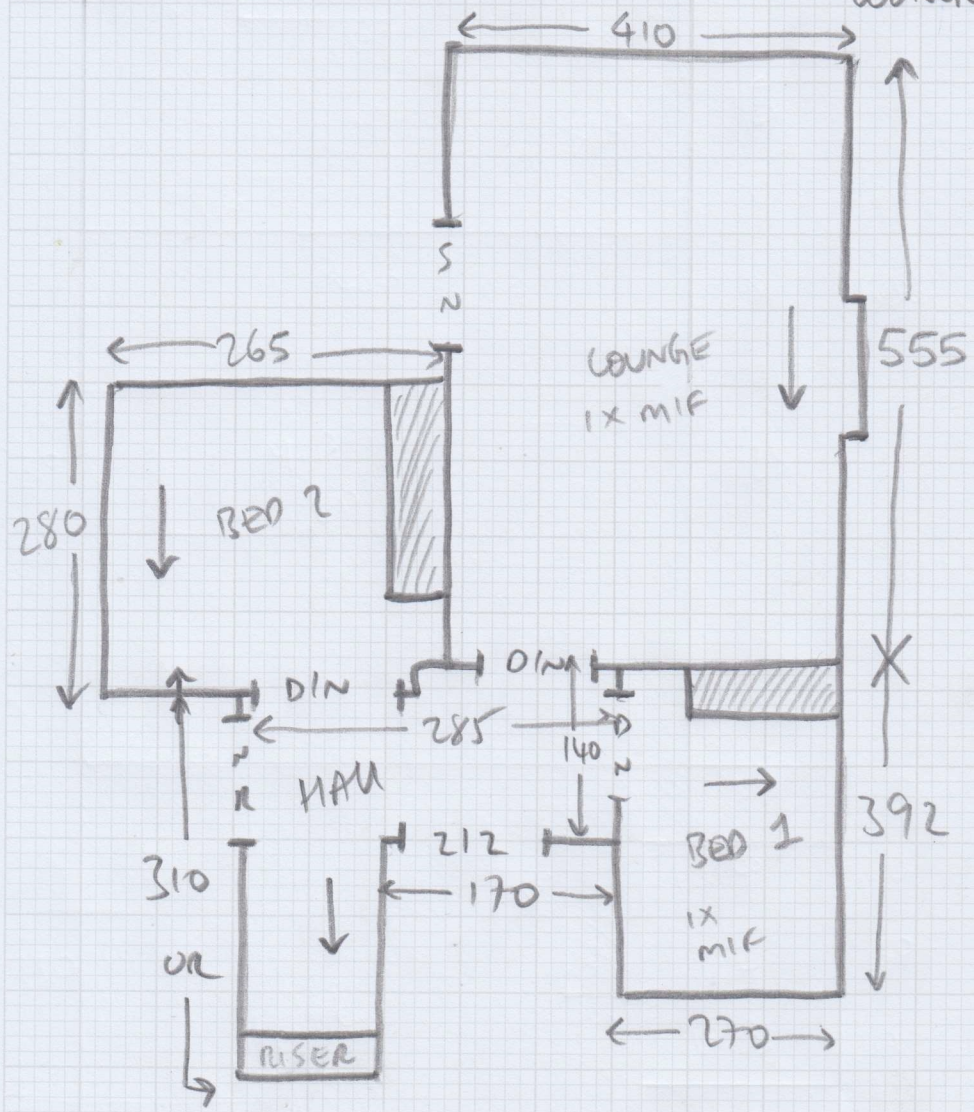

Job No: 534216

Name: 21a

Address: DISRAELI

Tel:

Sheet: N/1

CUTS  
 PLAN = 440 x 400  
 BED 1 = 280 x 400  
 LOUNGE = 565 x 500 !!!

2X ST = 41 x 92  
 LOBBY = 95 x 104