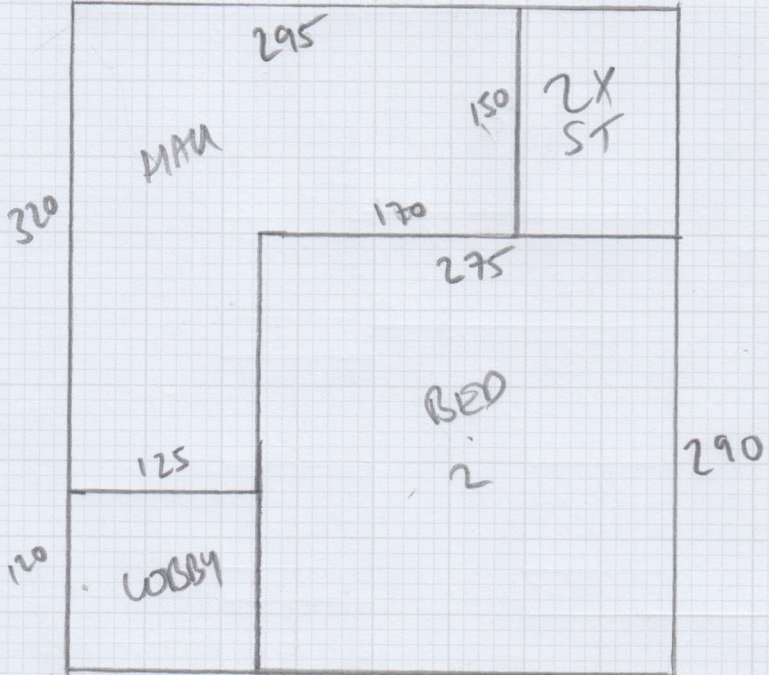

Job No: 534216

Name: 21a

Address: DISRAELI

Tel:

Sheet: N/1

CUTS  
 PLAN = 440 x 400  
 BED 1 = 280 x 400  
 LOUNGE = 565 x 500 !!!

2X ST = 41 x 92  
 LOBBY = 95 x 104