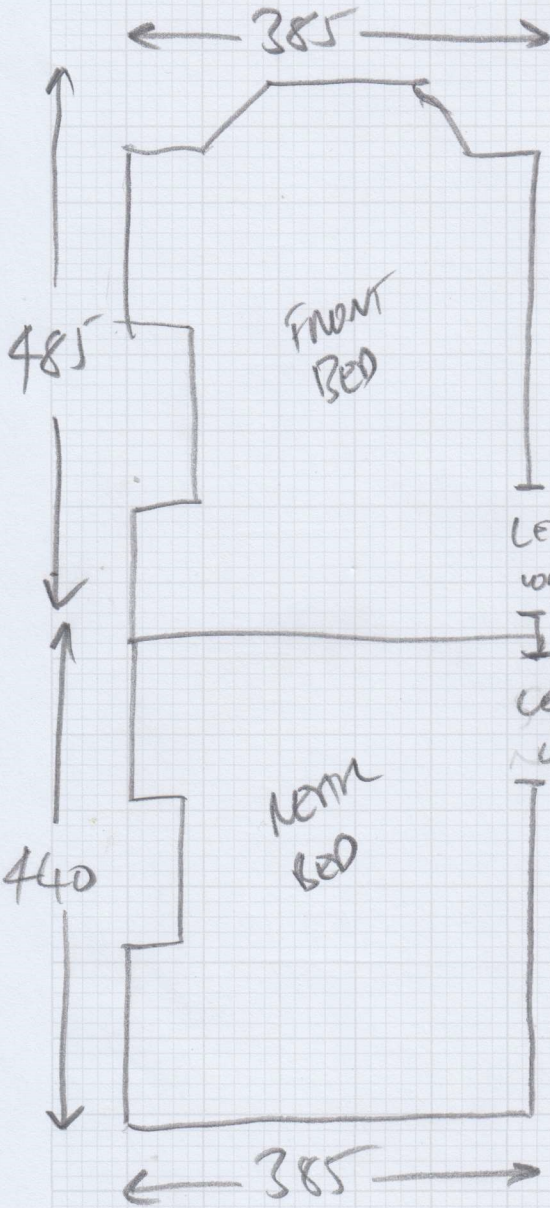

mrcarpets

DESIGN & FIT SERVICE

Job No: 534250

Name:

Address:

Tel:

Sheet: 1/1

500 x 400

450 x 400