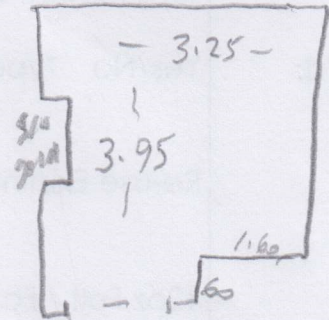

Date of Measure Mon, 19 Aug 24

At 10:00 - 11:00

Floor: Wood / Concrete / other _____
S/edge: Wood/Concrete/No pin/existing (if existing, allow 4 sticks to supplement where necessary) *each room*
Sticking Req'd: Yes/No Type: Fastset/Other
Underlay: Re-use Existing / New required
Type: 42oz Felt / Fomalux / PU Foam / Luxury PU Foam / LowTog / Durafit
Doorbars: Alloy / Satin Ali / Polished Ali / Anod / Solid Brass / Chrome / Nisheen Seam/Wood/T/Holds: colour RBC
Door Clearance: OK / Low (advise on quote)
Uplift: No / Yes (if "Yes" - what type?) CPT + V/LAY
Furniture: No/Yes (if YES, please specify the following) - 1 man / 2 men (Fitter to get paid) £ _____ total/per room *x 2 each room*
Parking Cost: Free / £ 6 per hour
Parking Restrictions: (type) / £ 9-11am
Congestion Zone: No / Yes
Access: Easy / Hard / 2 men req'd / 1st, 2nd floor?
Runners: Whipping / Binding (if binding, specify type)
Tape size: 1½" / 2" / 3" / 5"
Style: Top taping / Side binding
Stairrods: Type _____ Nr _____ Size _____

Must Read: Not entered

Office Ref: S35061

Mr Carpet (London) Ltd

Alice's room

Clara's room

Playpen