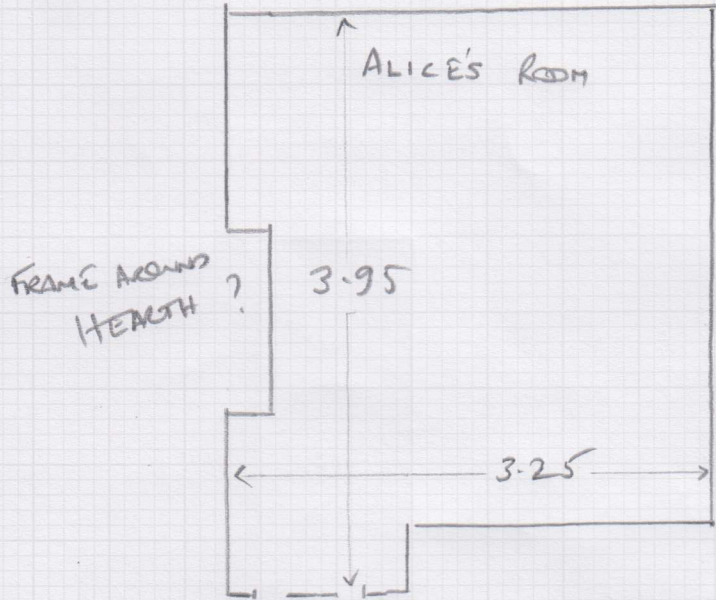

Job No:

Name:

Address:

Tel:

Sheet: of:

RUN LEAD UNDER CPT

REQUIRES CHECK MEASURE!

S35061

2nd call of 3

Notes for Measure

Estimator: RichardH

Mrs Lisa Williams, 26 Meredyth Road

Date of Measure: Mon, 19 Aug 24

At: 10:00 - 11:00

Site Address:

26 Meredyth Road
Barnes