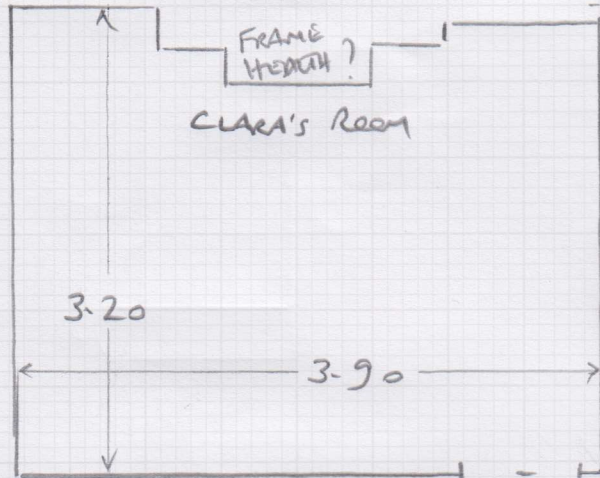

Job No:

Name:

Address:

Tel:

Sheet: of:

RUN LEAD UNDER CPT

REQUIRES CHECK MEASURE!

S35061

2nd call of 3

Notes for Measure

Estimator: RichardH

Mrs Lisa Williams, 26 Meredyth Road

Date of Measure: Mon, 19 Aug 24

At: 10:00 - 11:00

Site Address:

26 Meredyth Road
Barnes