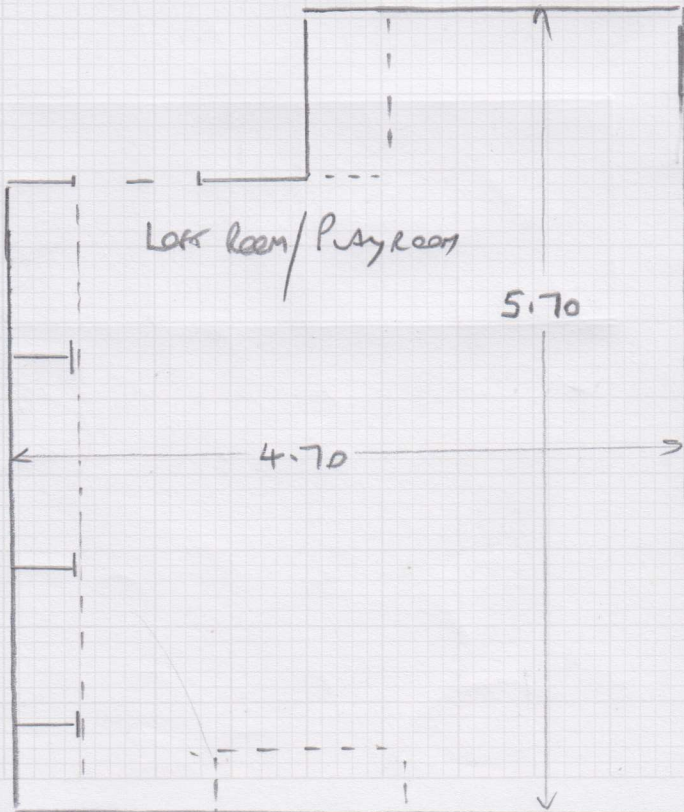

Job No:

Name:

Address:

Tel:

Sheet: of:

RUN LEAD UNDER CPT

REQUIRES CHECK MEASURE!

S35061

2nd call of 3

Notes for Measure

Estimator: RichardH

Mrs Lisa Williams, 26 Meredyth Road

Date of Measure: Mon, 19 Aug 24

At: 10:00 - 11:00

Site Address:

26 Meredyth Road
Barnes