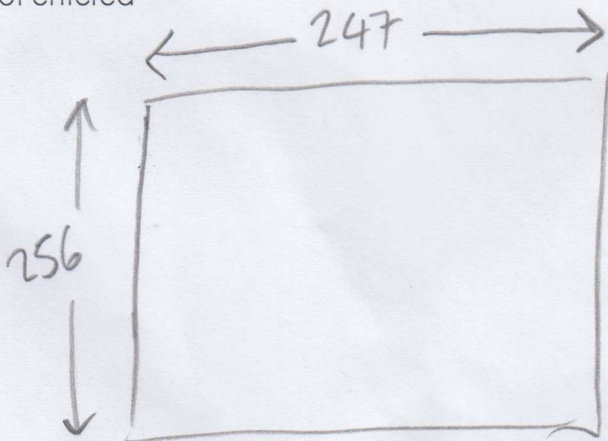

TW9 1UH

CONTACT: As customer details

Mobile	Home	Office
07946-871071		

Email: margaretalisonking@gmail.com

Areas to be done and Description of Measure

AOR - Measure Garden House 8' x 8'. Customer has samples we sent from Unnatural Flooring

NEW ENGLAND MEYROSE ✓

F41 = 26.92 UNIT COST
5 LITRE

Instructions and Estimators comments

Not entered

LVT DOWN

HOW DO WE FIT

UNNAT FLOORING

OVER LVT?