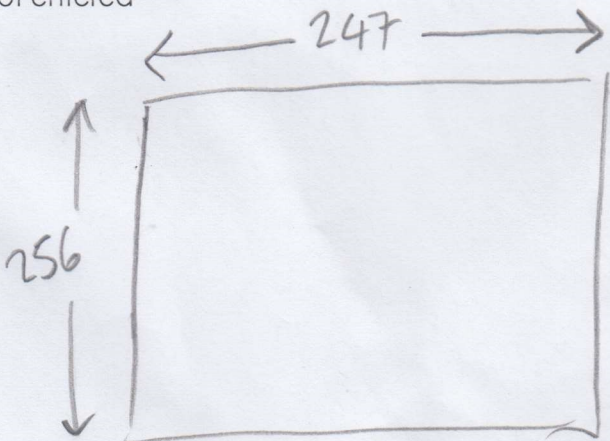

Mrs Maggie King, 21 Dunstable Road

Date of Measure: Fri, 27 Sep 24

At: Not entered

Site Address:

21 Dunstable Road
Richmond

RICHMOND TW9 1UH

Customer Address:

21 Dunstable Road
Richmond
RICHMOND

TW9 1UH

CONTACT: As customer details

Mobile	Home	Office
07946-871071		

Email: margaretalisonking@gmail.com

Areas to be done and Description of Measure

AOR - Measure Garden House 8' x 8'. Customer has samples we sent from Unnatural Flooring

NEW ENGLAND MELROSE ✓

F41 = 26.92 UNIT COST
5 LITRE

Instructions and Estimators comments

Not entered

LUT DOWN

HOW DO WE FIT

UNNAT FLOORING

OVER LUT?

~~JACKIE~~ TACKIFIER - 120g
11

SUGGESTION

Must Read!

9:00 - 10:00

Office Ref: S35145