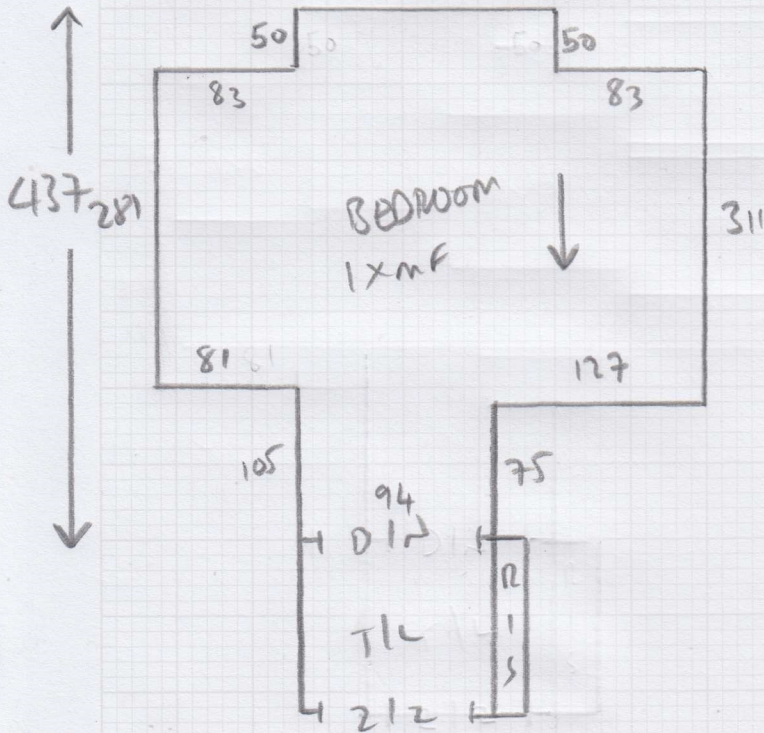

Tel:

Sheet: 1/1

660 x 400

26.40m²

← 299 →
132

T/L = 144 or 2 x 108

W1 = 57 x 82

W2 = 60 x 105

W3 = 60 x 110

W4 = 61 x 74

5xST = 45 x 74

W5 = 59 x 82

W6 = 57 x 106

W7 = 60 x 110

W8 = 59 x 74