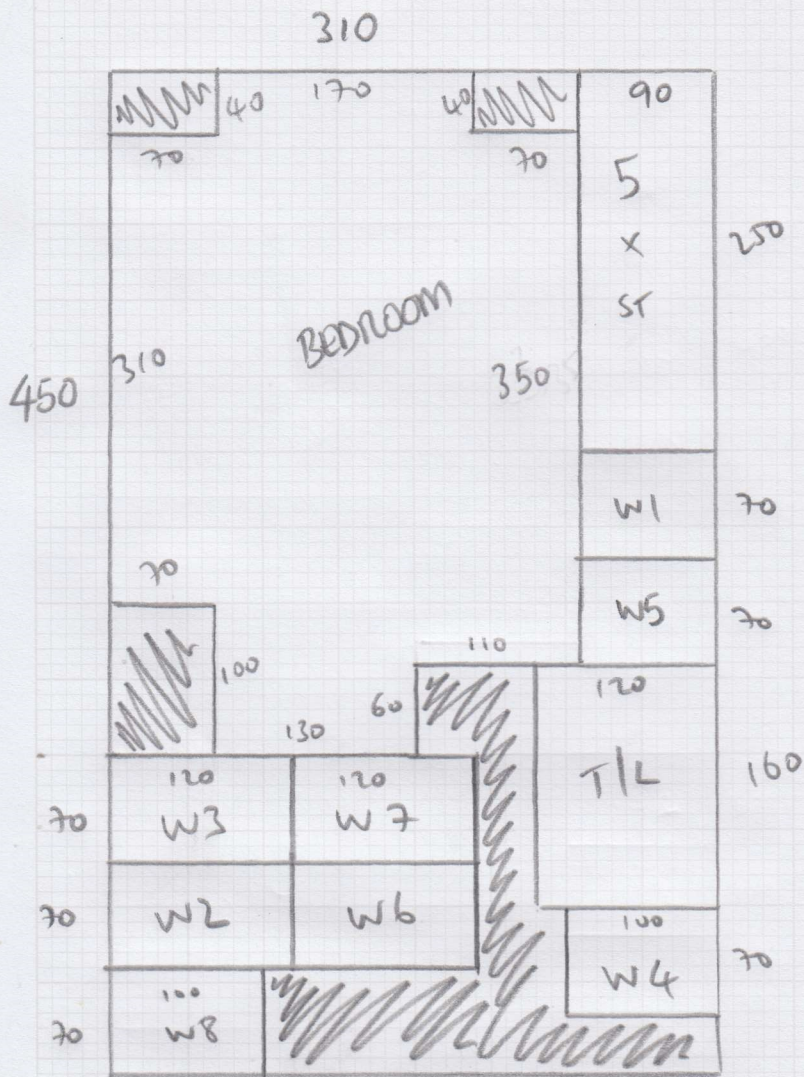

Tel:

Sheet: 1/1

660 x 400

26.40m²

← 299 →
132

T/L = 144 or 2 x 108

W1 = 57 x 82

W2 = 60 x 105

W3 = 60 x 110

W4 = 61 x 74

5xST = 45 x 74

W5 = 59 x 82

W6 = 57 x 106

W7 = 60 x 110

W8 = 59 x 74