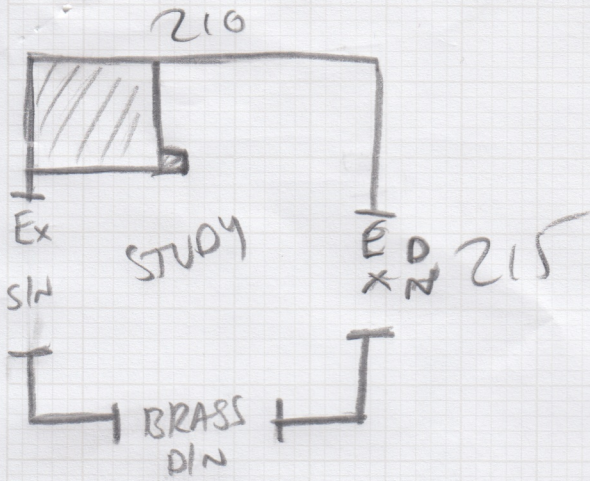

Job No: S35537

Name:

Address: 1/1

Tel:

Sheet: of:

F3 TO STUDY AREA

ULD REQ

NO FIM

3x NO PIN SLE REQ

UPUFT FROM
STUDY TO SEAM
IN LIVING ROOM
~~1x~~ 1x SLE x 1x NO PIN
CUT SETTING OUT SEAM
IN NEW PIECE

NO ULD

FULL CONC PREP NEW - SLEED
SMOOTH

457

mrcarpet
DESIGNS FOR FLOORS

Job No:

Name: