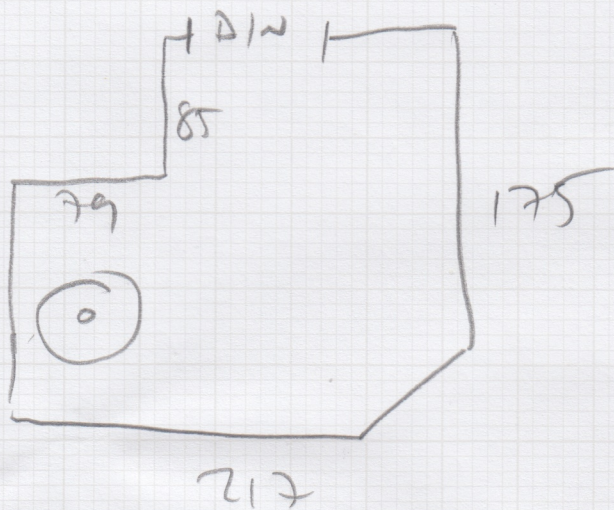

Job No: S35537

Name:

Address: 1/1

Tel:

Sheet: of:

F3 TO STUDY AREA

ULD REQ

NO FIM

3x NO PIN SLE REQ

UPUFT FROM
STUDY TO SEAM
IN LIVING ROOM
~~1x~~ 1x SLE x 1x NO PIN
CUT SETTING OUT SEAM
IN NEW PIECE

NO ULD

FULL CONC PREP NEW - SLEED
SMOOTH

457

mrcarpet
DESIGNS FOR FLOORS

Job No:

Name: