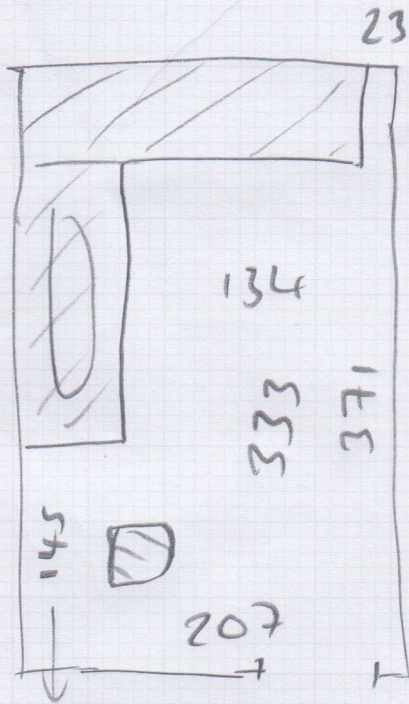

Job No: 535698

Name: PRITZLIK

Address:

Tel:

Sheet: of:

5.61m² Nett

MAIN BATHROOM

EN-SUITE

CHANGE BATHS TO 2/2 + SWIM

- Versilam
- LVT

- UPLIFT C' VINYL + H/Boards
- LAY LVT + Ply

S35698

1st call of 2

Notes for Measure

Estimator: Jack

Mrs Lydia Pretzlik, 6 Suffolk Road

Instructions and Estimators comments

En-suite will be done if it works out from pack sizes - 3.47m² packs

2.88m²
00482600
65.9 + 32.9

29.98
34.38
38.78

Must Read!

Park restrictions 10-12

Office Ref: S35698

Mrs Lydia Pretzlik, 6 Suffolk Road

Tape size: 1 1/2" / 2" / 3" / 5"

Style: Top taping / Side binding

Stairrods: Type _____ Nr _____ Size _____

Must Read: Park restrictions 10-12