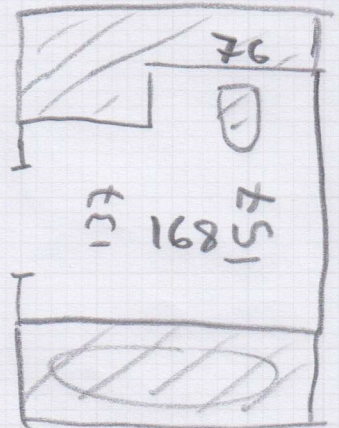

Job No: 535698

Name: PRITZLIK

Address:

Tel:

Sheet: of:

5.61m² Nett

MAIN BATHROOM

EN-SUITE

CHANGE BATHS TO 2/2 + SWIM

- Versilam
- LVT

- UPLIFT C' VINYL + H/Boards
- LAY LVT + Ply

S35698

1st call of 2

Notes for Measure

Estimator: Jack

Mrs Lydia Pretzlik, 6 Suffolk Road

Instructions and Estimators comments

En-suite will be done if it works out from pack sizes - 3.47m² packs

2.88m²
00482600
65.9 + 32.9

29.98
34.38
38.78

Must Read!

Park restrictions 10-12

Office Ref: S35698

Mrs Lydia Pretzlik, 6 Suffolk Road

Tape size: 1 1/2" / 2" / 3" / 5"

Style: Top taping / Side binding

Stairrods: Type _____ Nr _____ Size _____

Must Read: Park restrictions 10-12