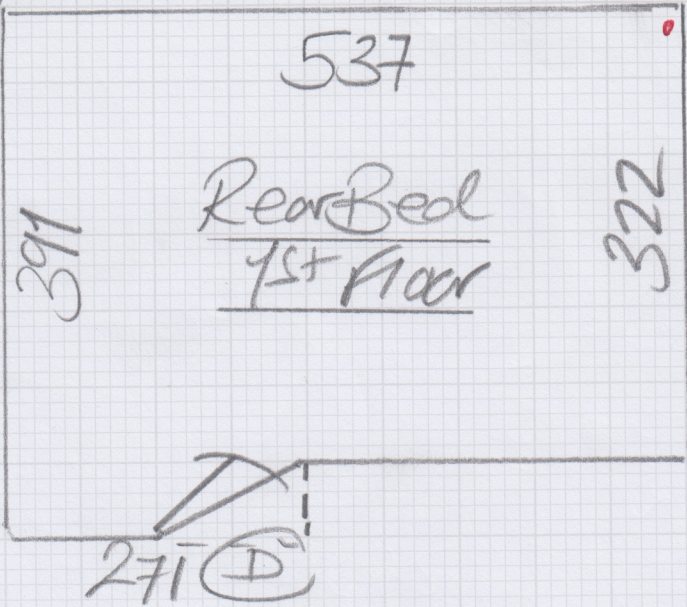

Job No: 535858
 Name: _____
 Address: _____
 Tel: _____
 Sheet: _____ of: _____

Chipboard - cft down
 Own Gripper
 U/Lay TRD
 Al Metals
 Does OK
 Parking on
 Drive.
 No FURN
 UP/DIST/D

Road
 wall

Road
 bed
 side

Page 3 of 3

Job No: S35858

Name:

Address:

Tel:

Sheet: of:

small wall

← okay