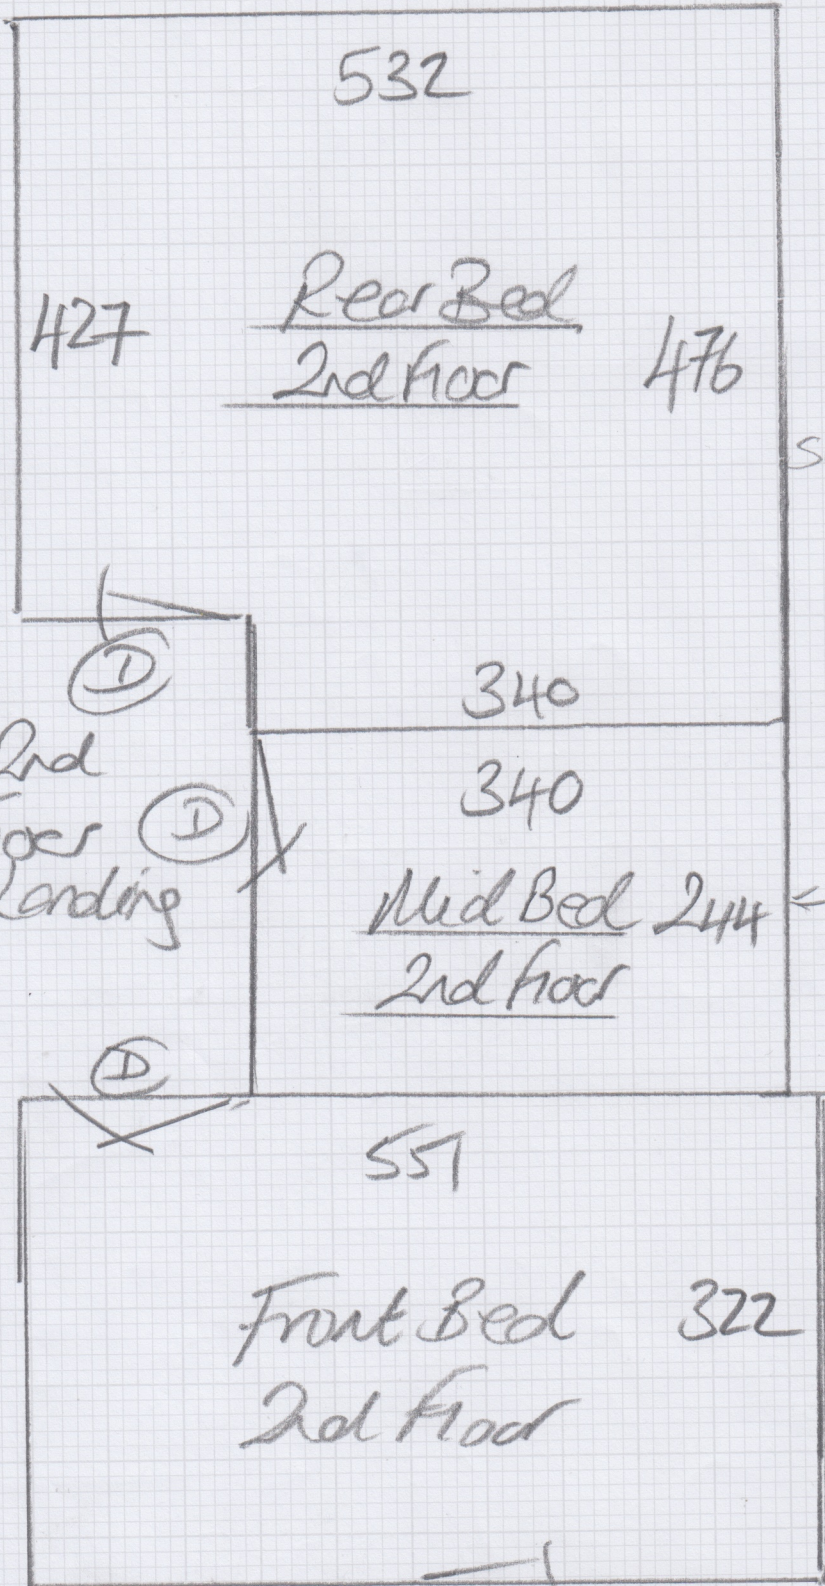

Job No: 535858
 Name: _____
 Address: _____
 Tel: _____
 Sheet: _____ of: _____

Chipboard - cft down
 Own Gripper
 U/Lay TRD
 Al Metals
 Does OK
 Parking on
 Drive.
 No FURN
 UP/DIST/D

Road
 wall

Road
 bed
 side

Page 3 of 3

Job No: S35858

Name:

Address:

Tel:

Sheet: of:

small wall

← okay

NWK
LEAK

to cup
under velvet