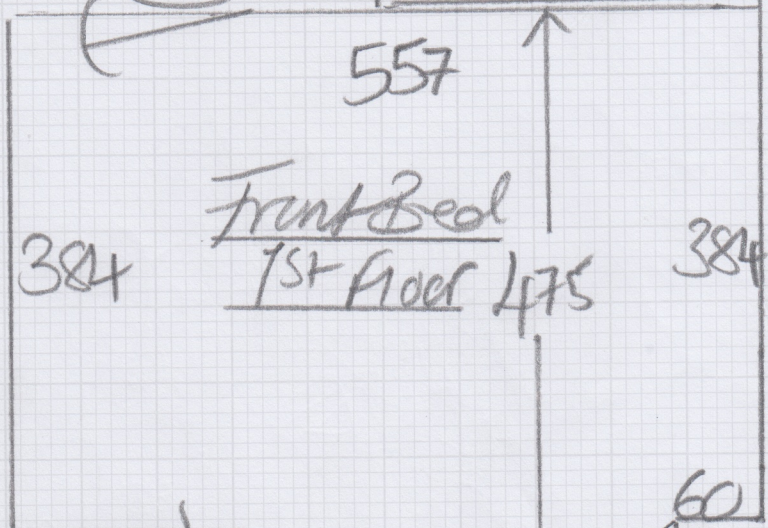

Job No: 535858
 Name: _____
 Address: _____
 Tel: _____
 Sheet: _____ of: _____

Chipboard - cft down
 Own Gripper
 U/Lay TRD
 Al Metals
 Does OK
 Parking on
 Drive.
 No FURN
 UP/DIST/D

Road
 wall

Road
 bed
 side

Page 3 of 3

Job No: S35858

Name:

Address:

Tel:

Sheet: of:

small wall

← okay