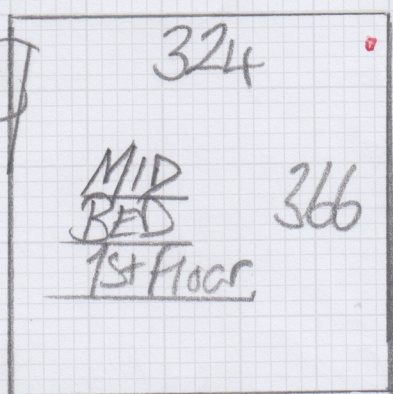

Job No: 535858
 Name: _____
 Address: _____
 Tel: _____
 Sheet: _____ of: _____

Chipboard - cft down
 Own Gripper
 U/Lay TRD
 Al Metals
 Does OK
 Parking on
 Drive.
 No FURN
 UP/DIST/D

Road
 wall

Road
 bed
 side

Page 3 of 3

Job No: S35858

Name:

Address:

Tel:

Sheet: of:

small wall

← okay