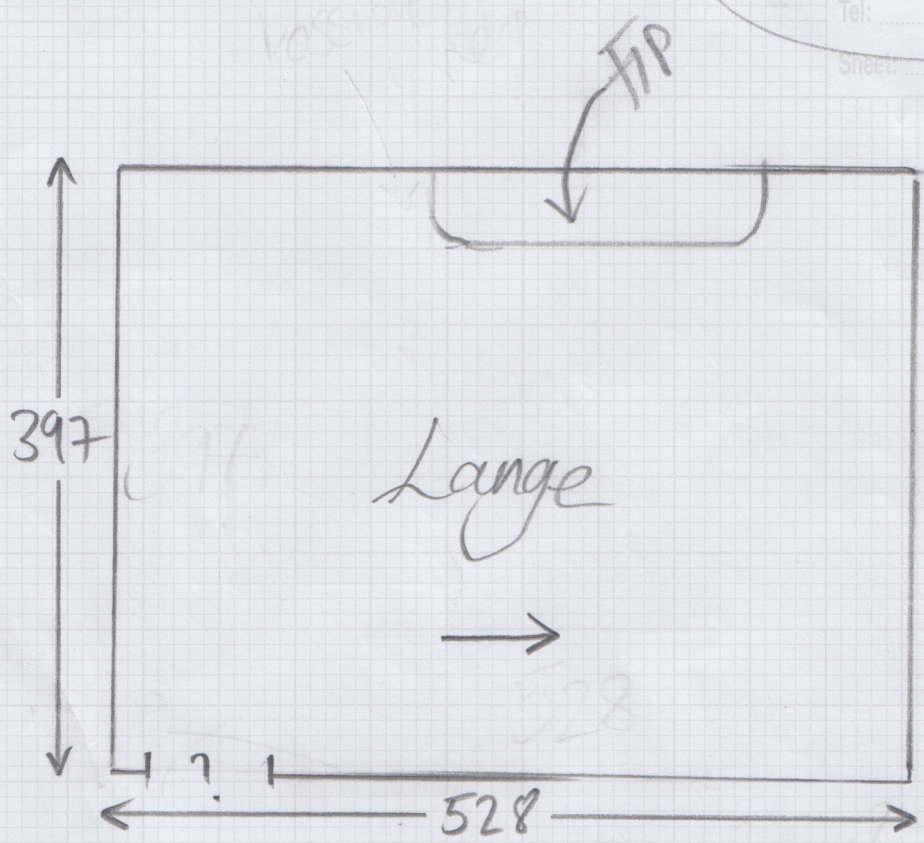

mrcarpet
DESIGNS FOR FLOORS

Job No: 535868

Name: VASUDEV
INTERIORS

Address:

Tel: (092)
Sheet: of

Wool Henningsons

- SAUNAM

540 x 400

635 x 400

Job No:
Verschayle Int.
Address:
S35868
Tel:
Sheet: **2/2**

ADAPT UPUNT
FROM LOUNGE
TO EN-SUITE