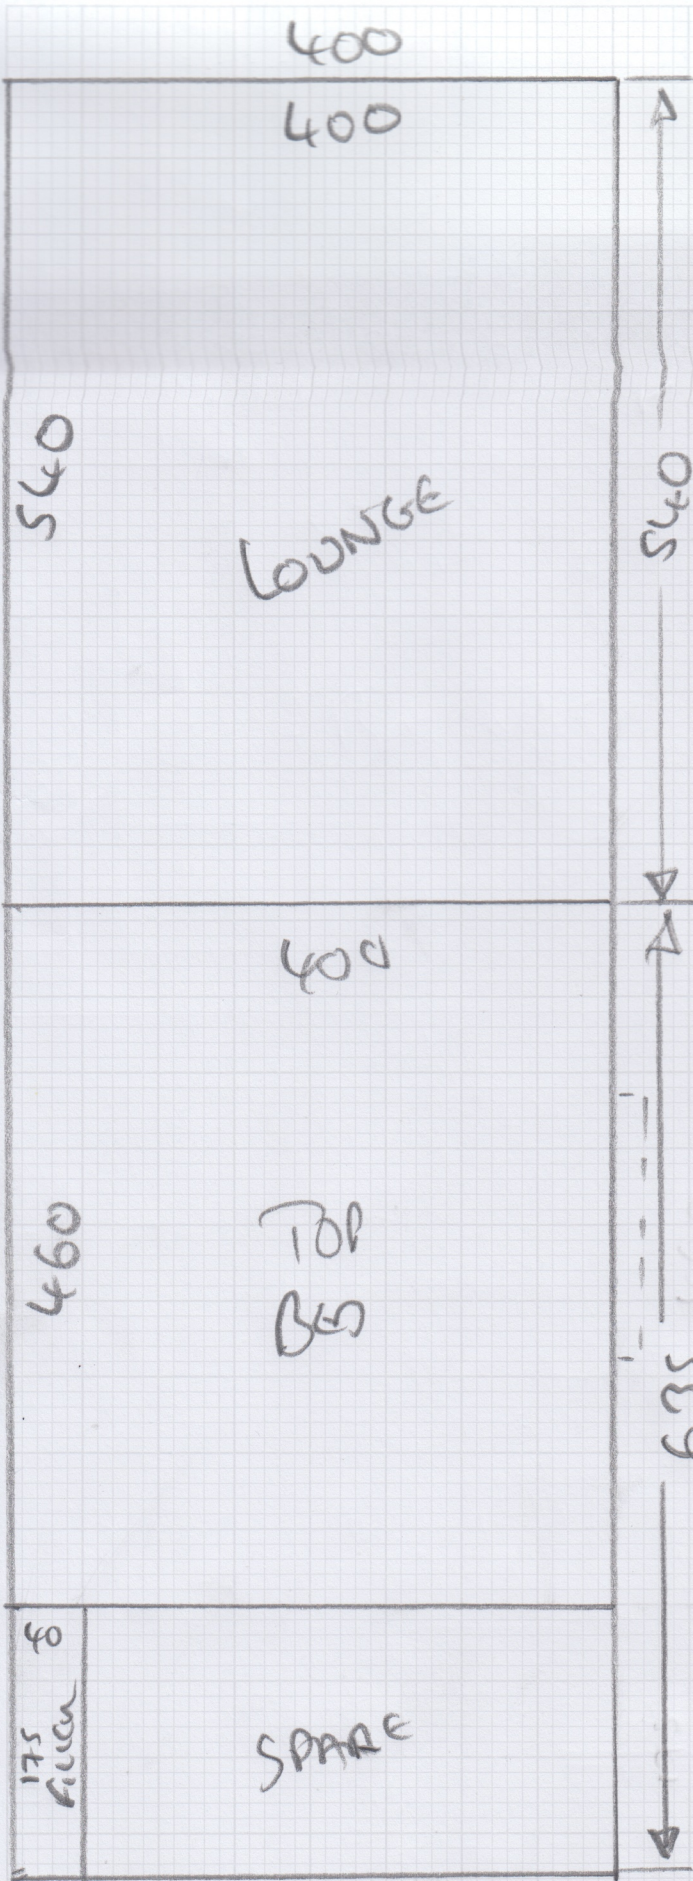

mrcarpet
DESIGNS FOR FLOORS

Job No: 535868

Name: VASUDEV
INTERIORS

Address:

Tel: (092)
Sheet: of

Wool Henningsons

- SAUNAM

540 x 400

635 x 400

Job No:
Verschayle Int.
Address:
S35868
Tel:
Sheet: **2/2**

ADAPT UPUNT
FROM LOUNGE
TO EN-SUITE