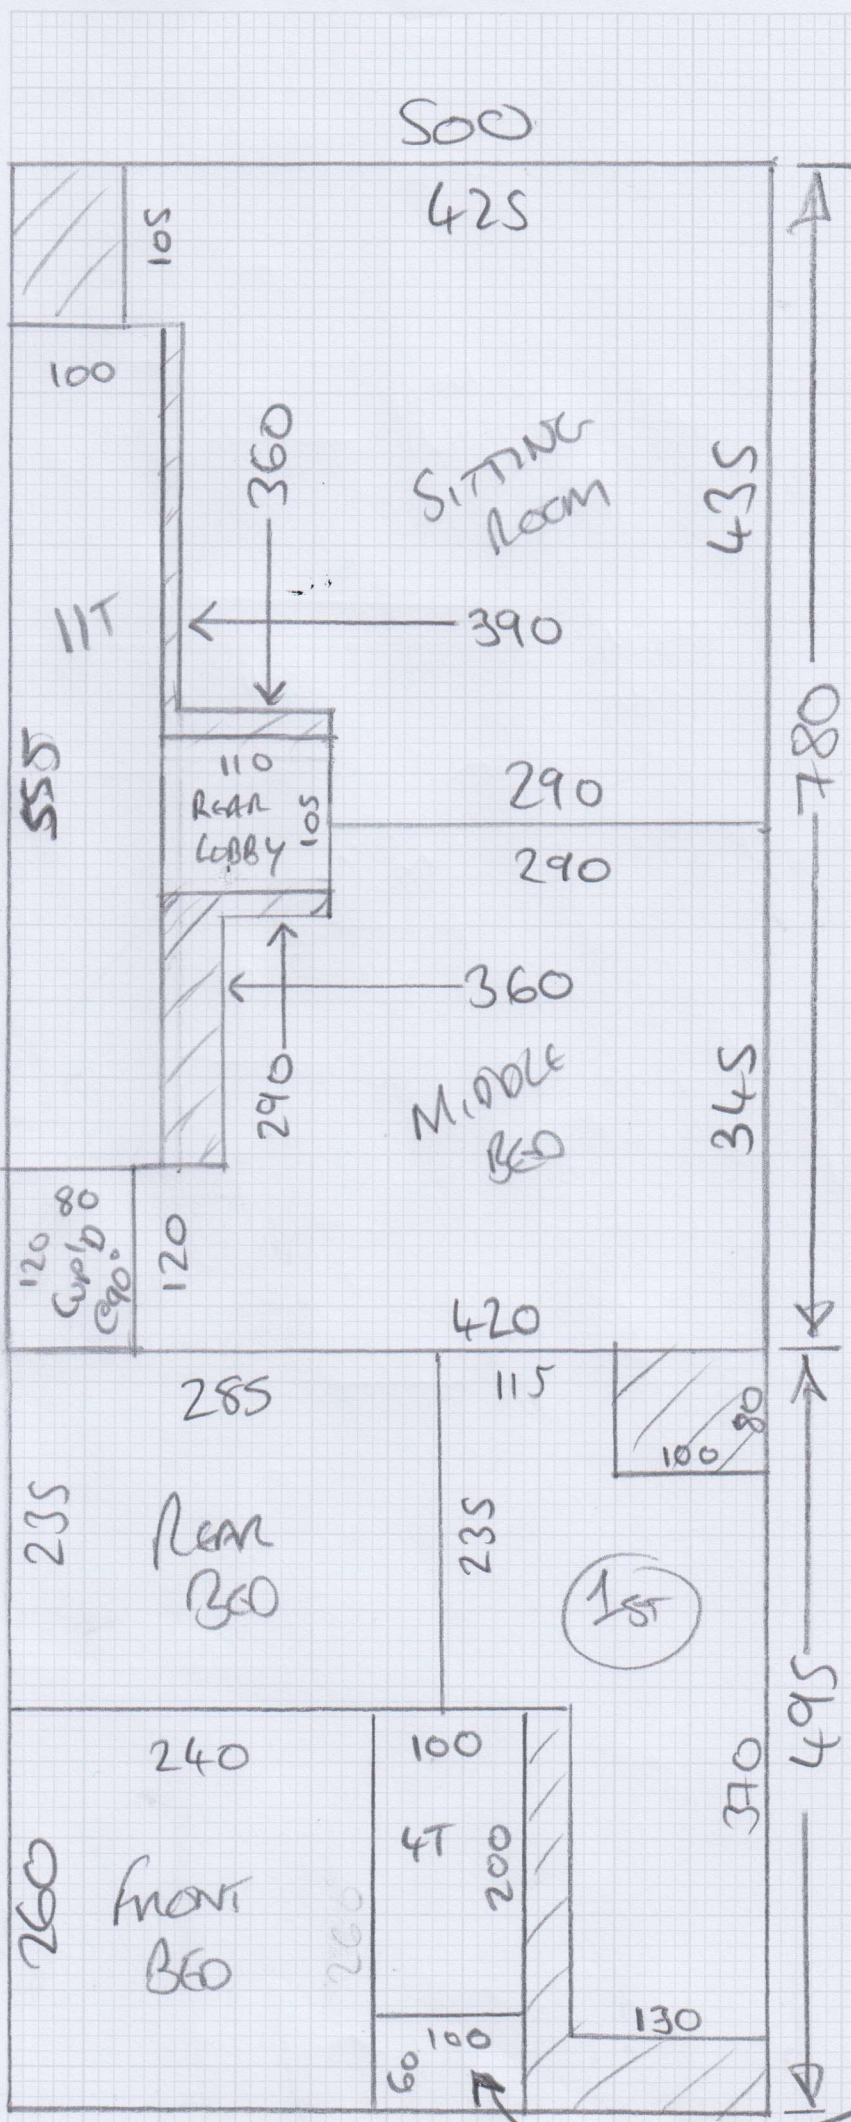

Job No: 535902

Name: GILL

Address:

Tel:

Sheet: of:

780 x 500  
495 x 500

S35902

2nd call of 2

Notes for Measure

Estimator: Jack

Mrs Valerie Gill, 105 Cowley Road

Date of Measure: Thu, 6 Nov 25

At: 11-12

Site Address:

105 Cowley Road

Customer Address:

Areas to be done and Description of Measure

3 Bed, Sitting Rm, Stairs & Landings. [1]W.W. Partly Cloudy. [2]Boston TBC. [3] Finelooop TBC. + LOBBY IN COIR NATURAL

81.00                      50.75                      39.25  
 ↓                                      ↓                                      ↓  
 45.90                                      40.60                                      31.40

Tape size: 1½" / 2" / 3" / 5"

Style: Top taping / Side binding *run WIOT!!*

Stairrods: Type \_\_\_\_\_ Nr \_\_\_\_\_ Size \_\_\_\_\_

Must Read: Mario (decorator) on site