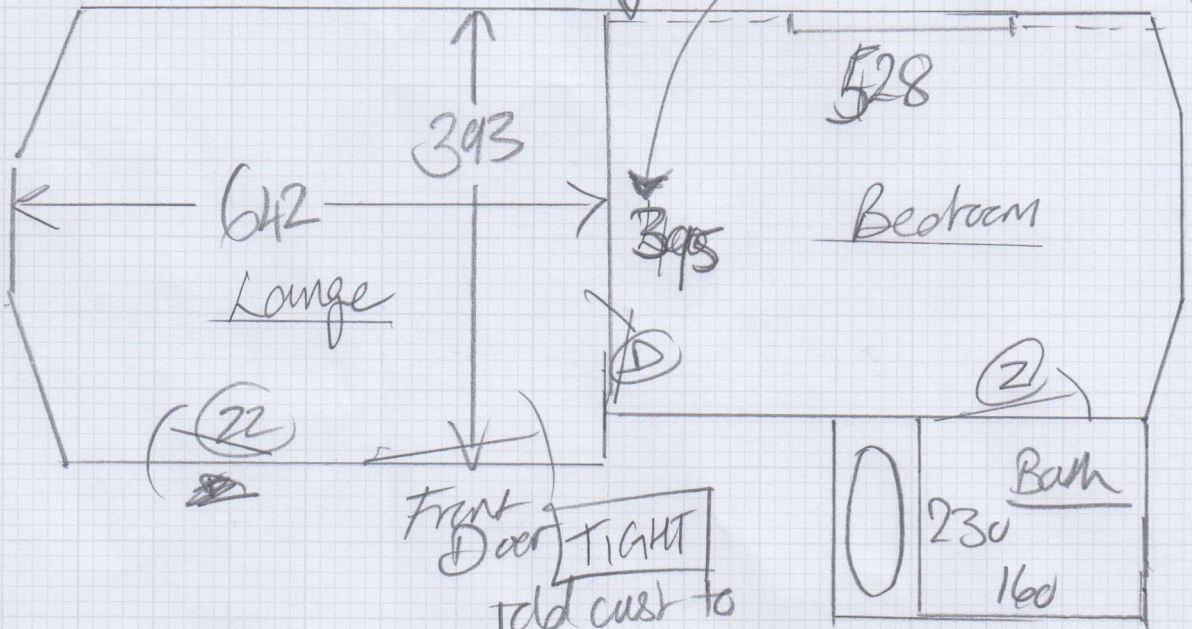

Daniels
535920

mrcarpet
DESIGNS FOR FLOORS

Job No: _____

Name: _____

Address: _____

tel: _____

Sheet: _____ of: _____

Jais/F absolutely necessary
Should be ok on AM

Front Door TIGHT
told cust to remove brush

Uplift + leave outside

Ali Metals

Bathroom

PLY- Floorboards - wants to raise to level of cat