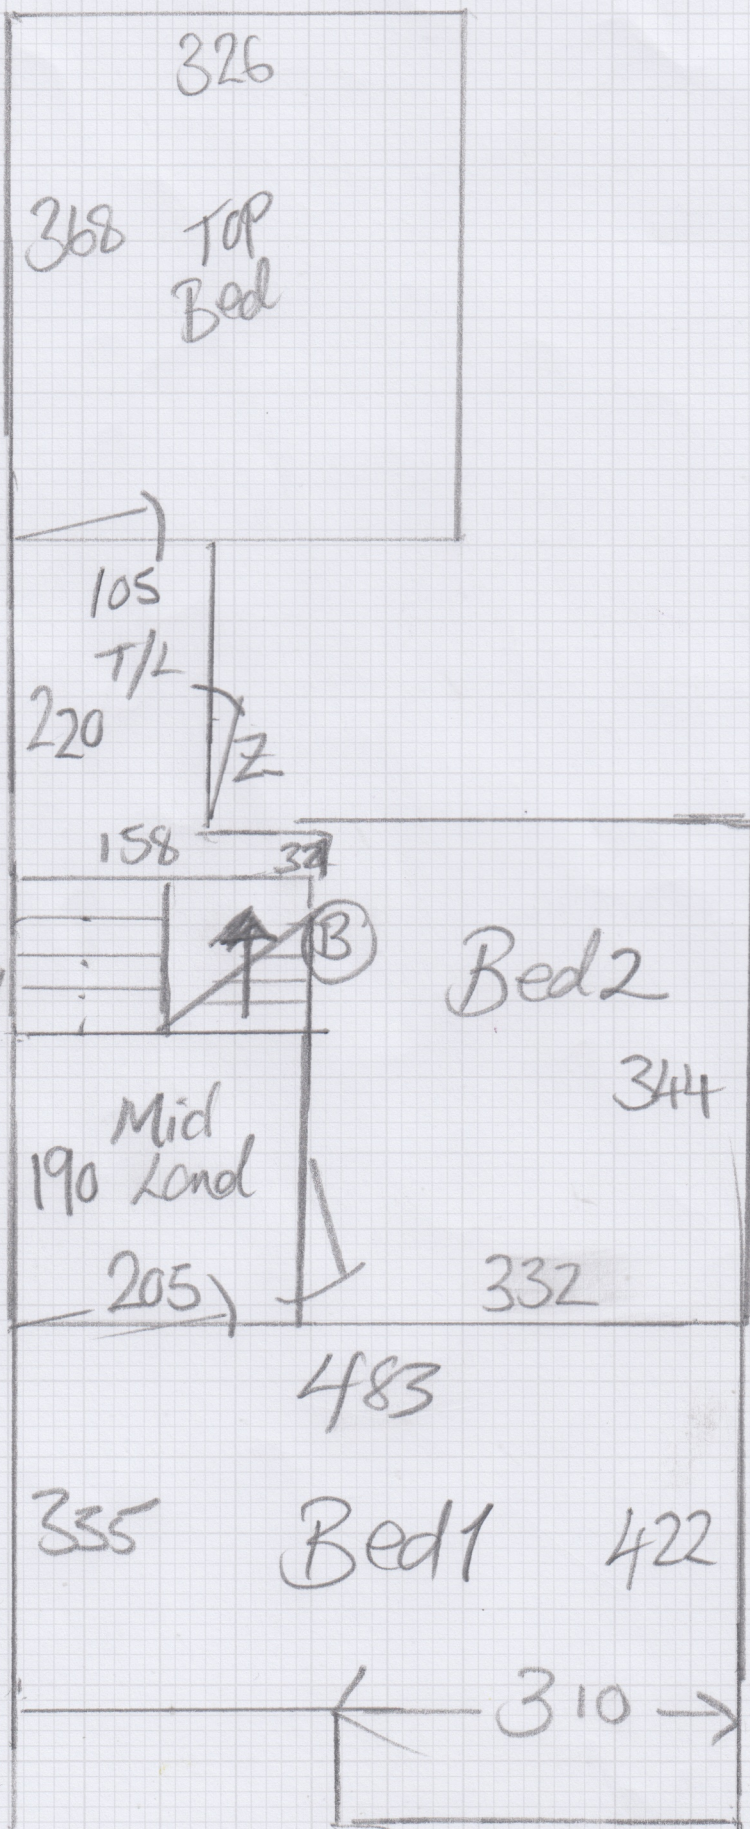

Savage
S/35963

mrcarpets
SOLUTIONS FOR FLOORS

Address:

Tel:

Sheet:

of:

KCBB Wood Cascade 104 Grey 4m only
Fibre Wood Herringbone - send out

Name: _____
Address: _____
Sheet: _____ of _____

Crucial Snug
Starlight Grey

280	
200 RUG	

- (D) 3+ Riser @ 50x77
(57cm Runner)
- (C) 10+ Riser @ 50x76
(56cm Runner)
- (B) 6+ Riser @ 50x74
(54cm Runner)
- (A) 6+ Riser @ 50x76
(56cm Runner)