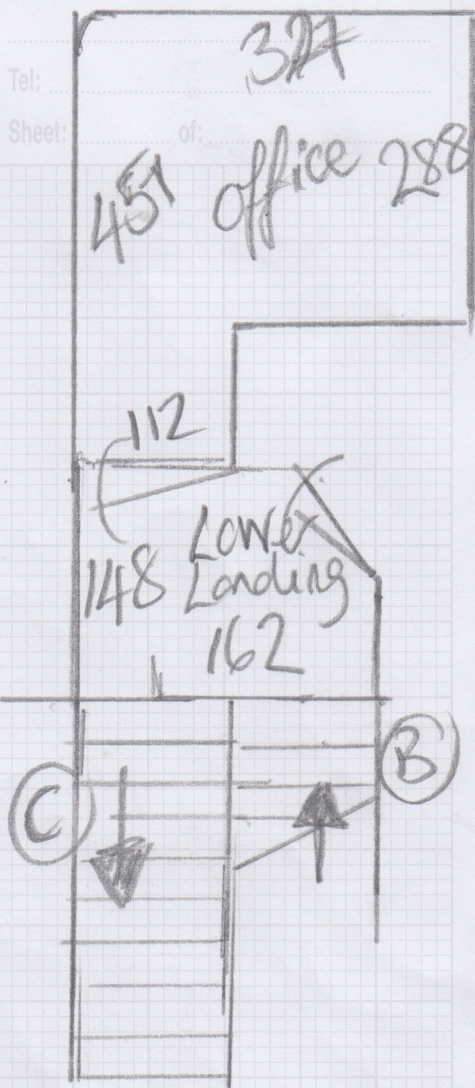

Savage
S/35963

mrcarpets
SOLUTIONS FOR FLOORS

Address:

Tel:

Sheet:

of:

KCBB Wood Cascade 104 Grey 4m only
Fibre Wood Herringbone - send out

Name: _____
Address: _____
Sheet: _____ of _____

Crucial Snug
Starlight Grey

280	
200 RUG	

- (D) 3+ Riser @ 50x77
(57cm Runner)
- (C) 10+ Riser @ 50x76
(56cm Runner)
- (B) 6+ Riser @ 50x74
(54cm Runner)
- (A) 6+ Riser @ 50x76
(56cm Runner)