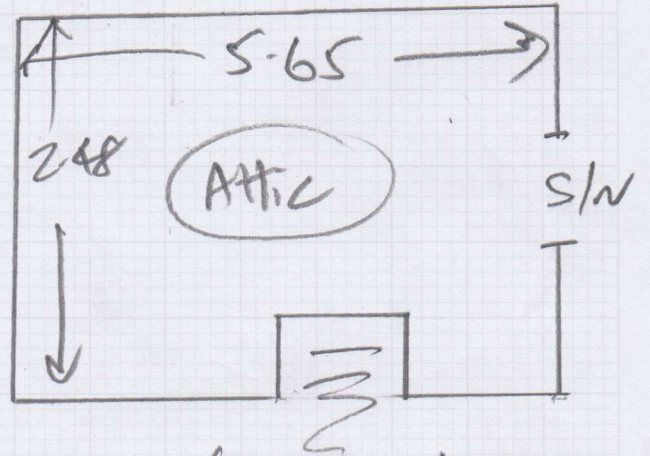

20.85 x 4m
 83.40m²

Weds 16th.

Job: W12640
Name: James Thomson
Address: Little Holcombe
Holcombe Lane
Newington
Ox10 7AJ
Tel:
Sheet:

Master Bed 2 of 3

Replace Rush Sledge
2 Ships here.

Existing u/lay
+ Sledge.

Fit into C/Boards
in Beds

Replace Dow Bars.

Job No: W12640
Name: James Thomson
Address: Little Holcombe
Hdcombe Lane
Newington
Sheet: of 0x107AJ

3 of 3

Front Bed

Rear Bed

mrcarpét
 Job: W12640
 Name: James Thomson
 Address: Little Holcombe
 Holcombe Lane
 Newington
 Tel:
 Sheet: of: 0x107AJ.

fit around Cross
 Braces in Attic.

Awaiting
 Instructions.