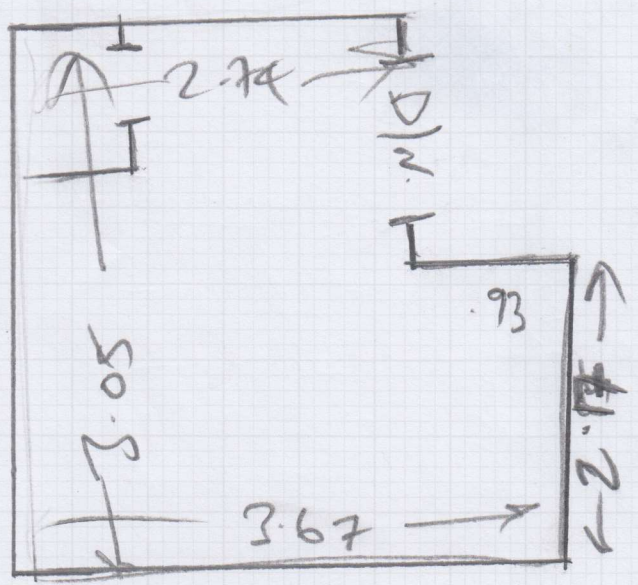

Job: W12640
 Name: James Thanson
 Address: Little Holcombe
 Holcombe Lane
 Newington
 Tel:
 Sheet: 0x10 FAS.

1 of 3

- Head bed 3.20 x 4m
- front bed. 3.15 x 4m
- Nursery 2.70 x 4m
- Ran 7.50 x 4m
- " 4.30 x 4m

20.85 x 4m
 83.40m²

Weds 16th.

Job: W12640
Name: James Thomson
Address: Little Holcombe
Holcombe Lane
Newington
Ox10 7AJ
Tel:
Sheet:

Master Bed 2 of 3

Replace Rush Sledge
2 Ships here.

Existing u/lay
+ Sledge.

Fit into C/Boards
in Beds

Replace Dow Bars.

Job No: W12640
Name: James Thomson
Address: Little Holcombe
Hdcombe Lane
Newington
Sheet: of 0x107AJ

3 of 3

Front Bed

Rear Bed

mrcarpét
 Job: W12640
 Name: James Thomson
 Address: Little Holcombe
 Holcombe Lane
 Newington
 Tel:
 Sheet: of: 0x107AJ.

fit around Cross
 Braces in Attic.

Awaiting
 Instructions.