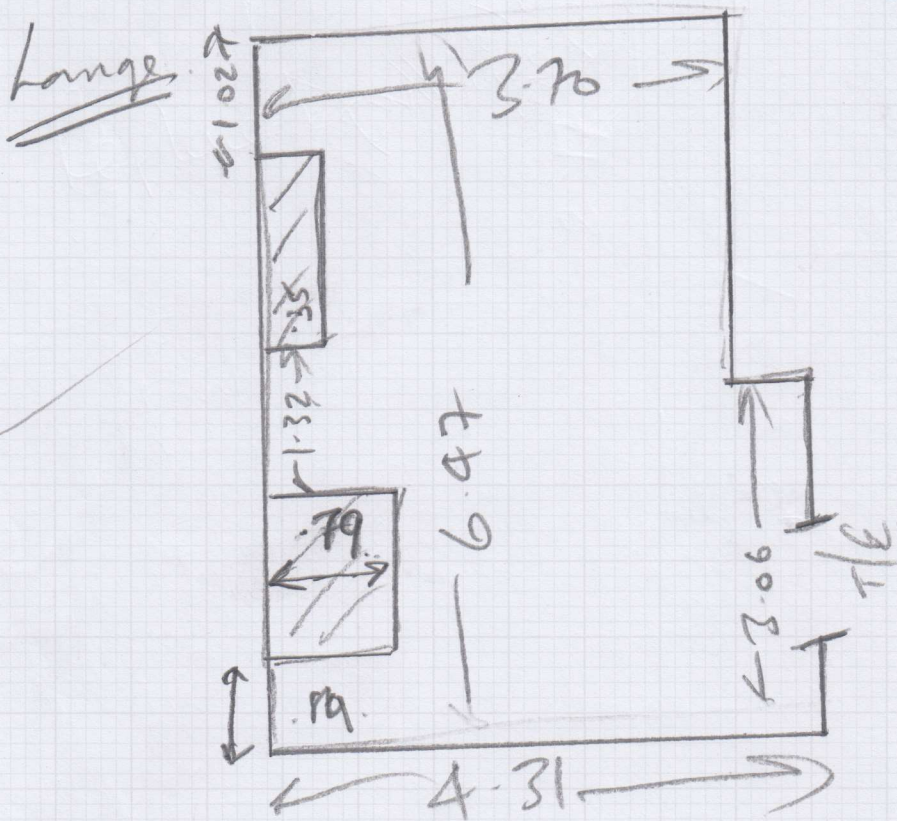

Job: W12640
 Name: James Thanson
 Address: Little Holcombe
 Holcombe Lane
 Newington
 Tel:
 Sheet: 0x10 FAS.

1 of 3

- Head bed 3.20 x 4m
- front bed. 3.15 x 4m
- Nursery 2.70 x 4m
- Ran 7.50 x 4m
- " 4.30 x 4m

20.85 x 4m
 83.40m²

Weds 16th.

Job: W12640
Name: James Thomson
Address: Little Holcombe
Holcombe Lane
Newington
Ox10 7AJ
Tel:
Sheet:

Master Bed 2 of 3

Replace Rush Sledge
2 Ships here.

Existing u/lay
+ Sledge.

Fit into C/Boards
in Beds

Replace Dow Bars.

Job No: W12640
Name: James Thomson
Address: Little Holcombe
Hdcombe Lane
Newington
Sheet: of 0x107AJ

3 of 3

Front Bed

Rear Bed

mrcarpét
 Job: W12640
 Name: James Thomson
 Address: Little Holcombe
 Holcombe Lane
 Newington
 Tel:
 Sheet: of: 0x107AJ.

fit around Cross
 Braces in Attic.

Awaiting
 Instructions.