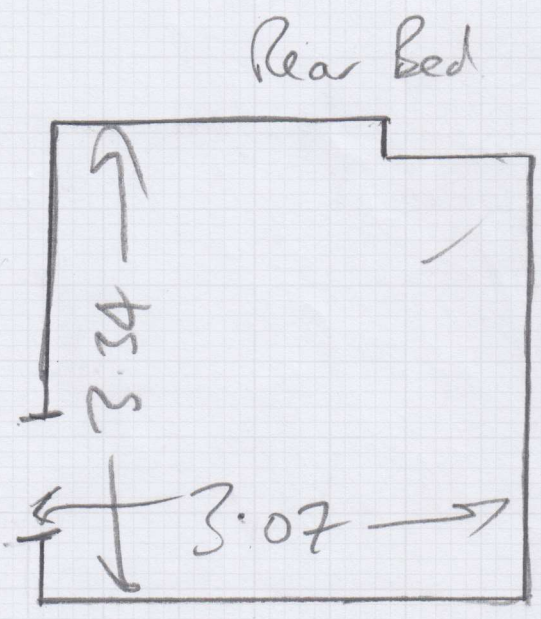

20.85 x 4m
 83.40m²

Weds 16th.

Job: W12640
Name: James Thomson
Address: Little Holcombe
Holcombe Lane
Newington
Ox10 7AJ
Tel:
Sheet:

Master Bed 2 of 3

Replace Rush Sledge
2 Ships here.

Existing u/lay
+ Sledge.

Fit into C/Boards
in Beds

Replace Dow Bars.

Job No: W12640
Name: James Thomson
Address: Little Holcombe
Hdcombe Lane
Newington
Sheet: of 0x107AJ

3 of 3

Front Bed

Rear Bed

mrcarpét
 Job: W12640
 Name: James Thomson
 Address: Little Holcombe
 Holcombe Lane
 Newington
 Tel:
 Sheet: of: 0x107AJ.

fit around Cross
 Braces in Attic.

Awaiting
 Instructions.