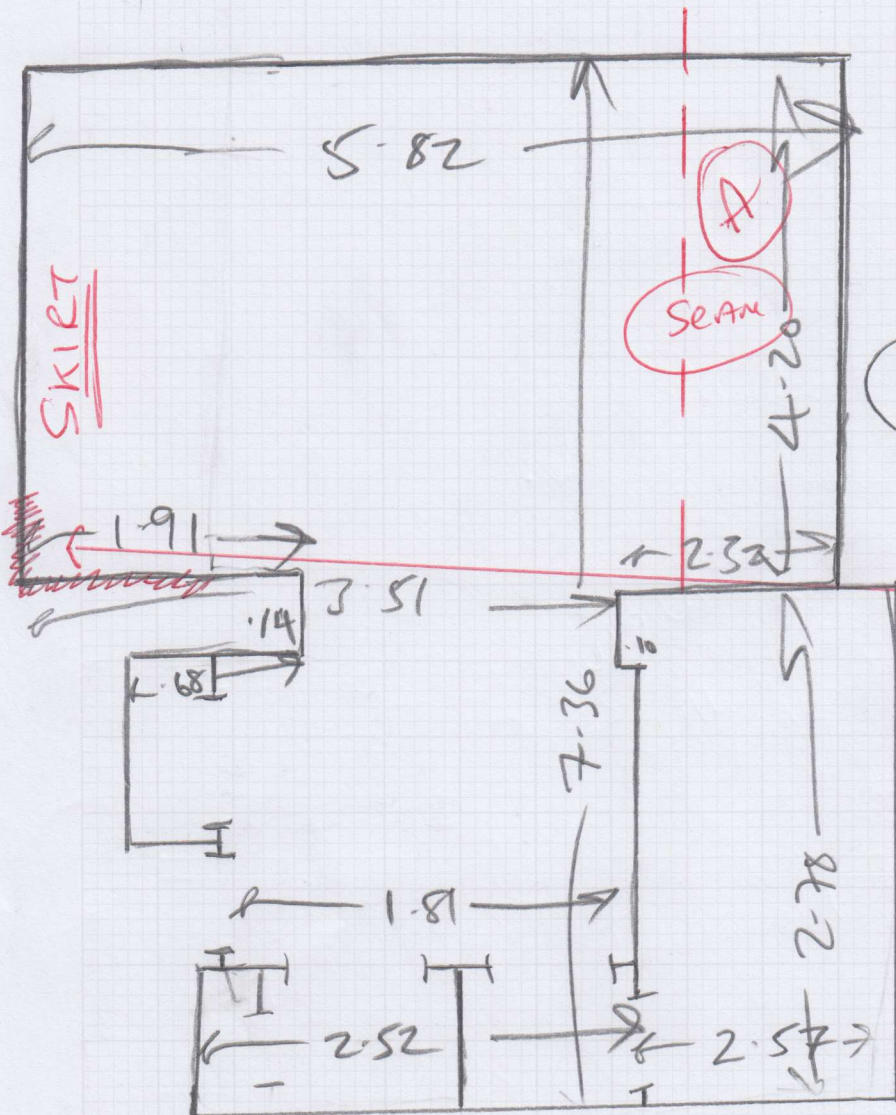

Job: W12640
 Name: James Thanson
 Address: Little Holcombe
 Holcombe Lane
 Newington
 Tel:
 Sheet: 0x10 FAS.

1 of 3

- Head bed 3.20 x 4m
- front bed. 3.15 x 4m
- Nursery 2.70 x 4m
- Ran 7.50 x 4m
- " 4.30 x 4m

20.85 x 4m
 83.40m²

Weds 16th.

Job: W12640
Name: James Thomson
Address: Little Holcombe
Holcombe Lane
Newington
Ox10 7AJ
Tel:
Sheet:

Master Bed 2 of 3

Replace Rush Sledge
2 Ships here.

Existing u/lay
+ Sledge.

Fit into C/Boards
in Beds

Replace Dow Bars.

Job No: W12640
Name: James Thomson
Address: Little Holcombe
Hdcombe Lane
Newington
Sheet: of 0x107AJ

3 of 3

Front Bed

Rear Bed

mrcarpét
 Job: W12640
 Name: James Thomson
 Address: Little Holcombe
 Holcombe Lane
 Newington
 Tel:
 Sheet: of: 0x107AJ.

fit around Cross
 Braces in Attic.

Awaiting
 Instructions.