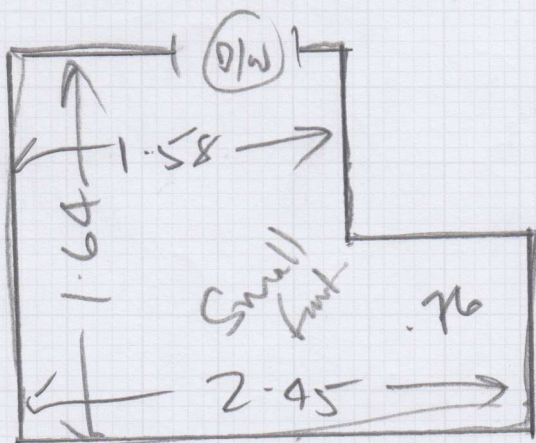

Job: W12640
 Name: James Thanson
 Address: Little Holcombe
 Holcombe Lane
 Newington
 Tel:
 Sheet: 0x10 FAS.

1 of 3

- Head bed 3.20 x 4m
- front bed. 3.15 x 4m
- Nursery 2.70 x 4m
- Ran 7.50 x 4m
- " 4.30 x 4m

20.85 x 4m
 83.40m²

Weds 16th.

Job: W12640
Name: James Thomson
Address: Little Holcombe
Holcombe Lane
Newington
Ox10 7AJ
Tel:
Sheet:

Master Bed 2 of 3

Replace Rush Sledge
2 Ships here.

Existing u/lay
+ Sledge.

Fit into C/Boards
in Beds

Replace Dow Bars.

Job No: W12640
Name: James Thomson
Address: Little Holcombe
Hdcombe Lane
Newington
Sheet: of 0x107AJ

3 of 3

Front Bed

Rear Bed

mrcarpét
 Job: W12640
 Name: James Thomson
 Address: Little Holcombe
 Holcombe Lane
 Newington
 Tel:
 Sheet: of: 0x107AJ.

fit around Cross
 Braces in Attic.

Awaiting
 Instructions.