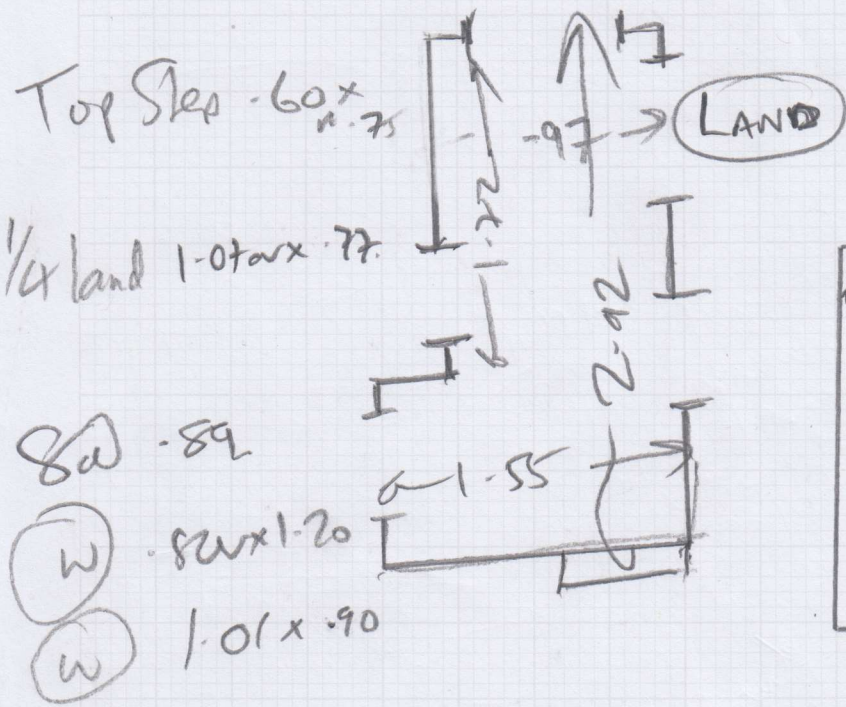

20.85 x 4m
 83.40m²

Weds 16th.

Job: W12640
Name: James Thomson
Address: Little Holcombe
Holcombe Lane
Newington
Ox10 7AJ
Tel:
Sheet:

Master Bed 2 of 3

Replace Rush Sledge
2 Ships here.

Existing u/lay
+ Sledge.

Fit into C/Boards
in Beds

Replace Dow Bars.

Job No: W12640
Name: James Thomson
Address: Little Holcombe
Hdcombe Lane
Newington
Sheet: of 0x107AJ

3 of 3

Front Bed

Rear Bed

mrcarpét
 Job: W12640
 Name: James Thomson
 Address: Little Holcombe
 Holcombe Lane
 Newington
 Tel:
 Sheet: of: 0x107AJ.

fit around Cross
 Braces in Attic.

Awaiting
 Instructions.