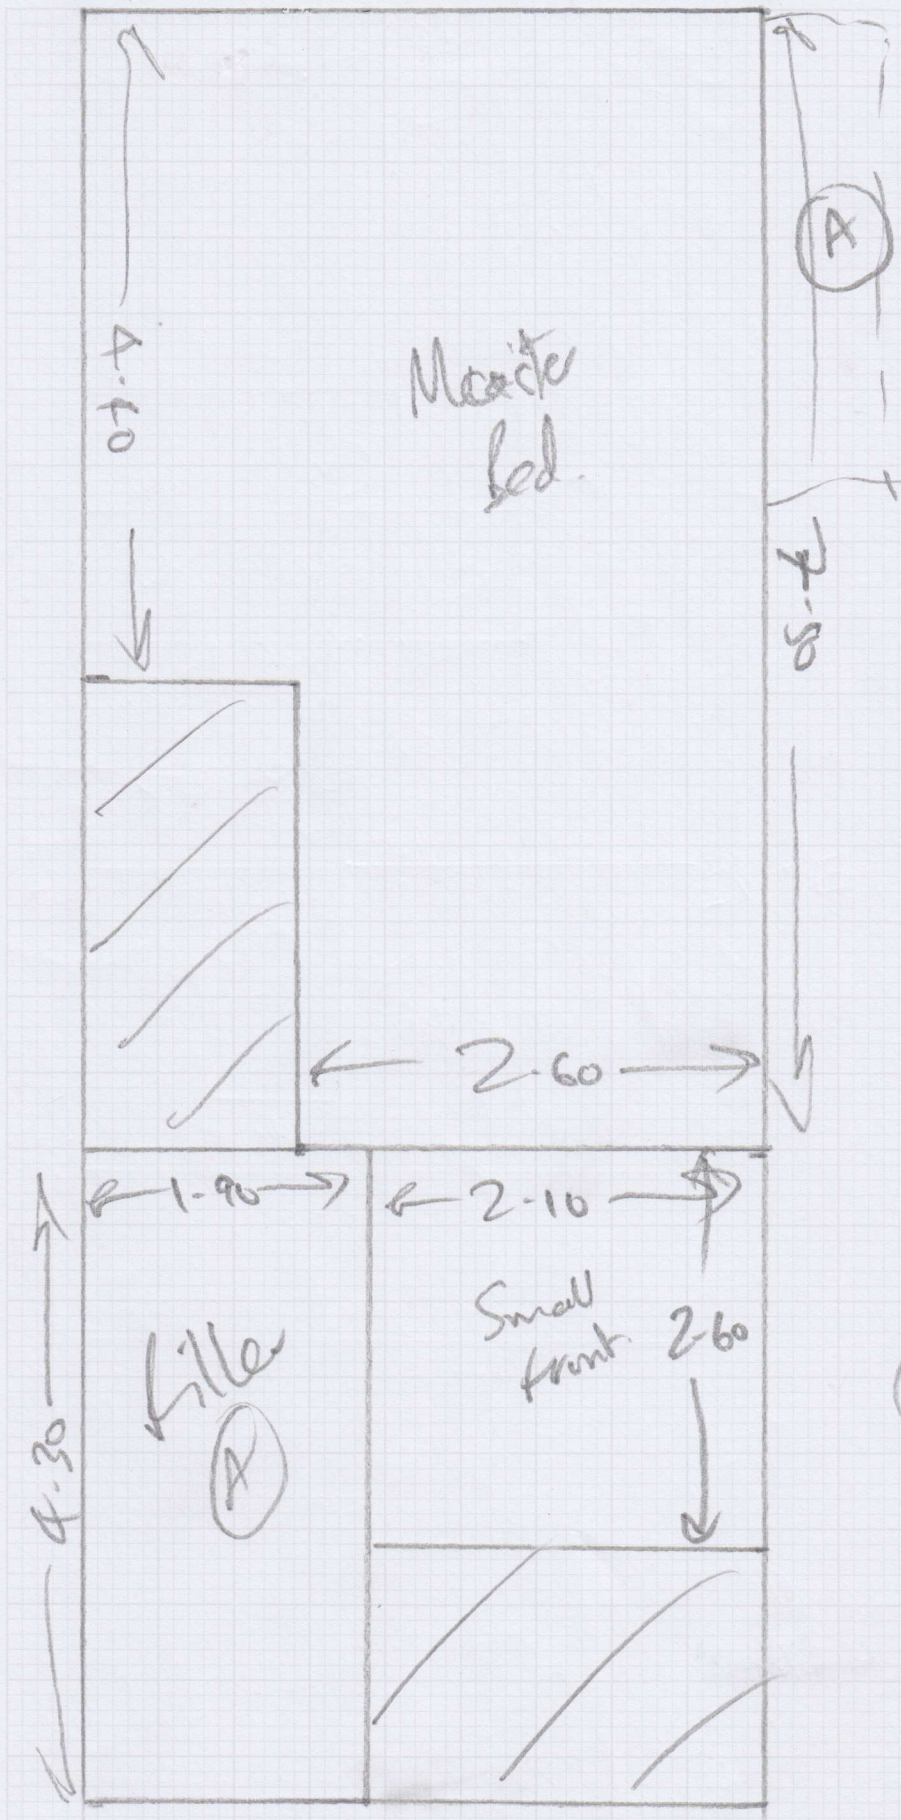

Job: W12640
 Name: James Thanson
 Address: Little Holcombe
 Holcombe Lane
 Newington
 Tel:
 Sheet: 0x10 FAS.

1 of 3

- Head bed 3.20 x 4m
- front bed. 3.15 x 4m
- Nursery 2.70 x 4m
- Ran 7.50 x 4m
- " 4.30 x 4m

20.85 x 4m
 83.40m²

Weds 16th.

Job: W12640
Name: James Thomson
Address: Little Holcombe
Holcombe Lane
Newington
Ox10 7AJ
Tel:
Sheet:

Master Bed 2 of 3

Replace Rush Sledge
2 Ships here.

Existing u/lay
+ Sledge.

Fit into C/Boards
in Beds

Replace Dow Bars.

Job No: W12640
Name: James Thomson
Address: Little Holcombe
Hdcombe Lane
Newington
Sheet: of 0x107AJ

3 of 3

Front Bed

Rear Bed

mrcarpét
 Job: W12640
 Name: James Thomson
 Address: Little Holcombe
 Holcombe Lane
 Newington
 Tel:
 Sheet: of: 0x107AJ.

fit around Cross
 Braces in Attic.

Awaiting
 Instructions.