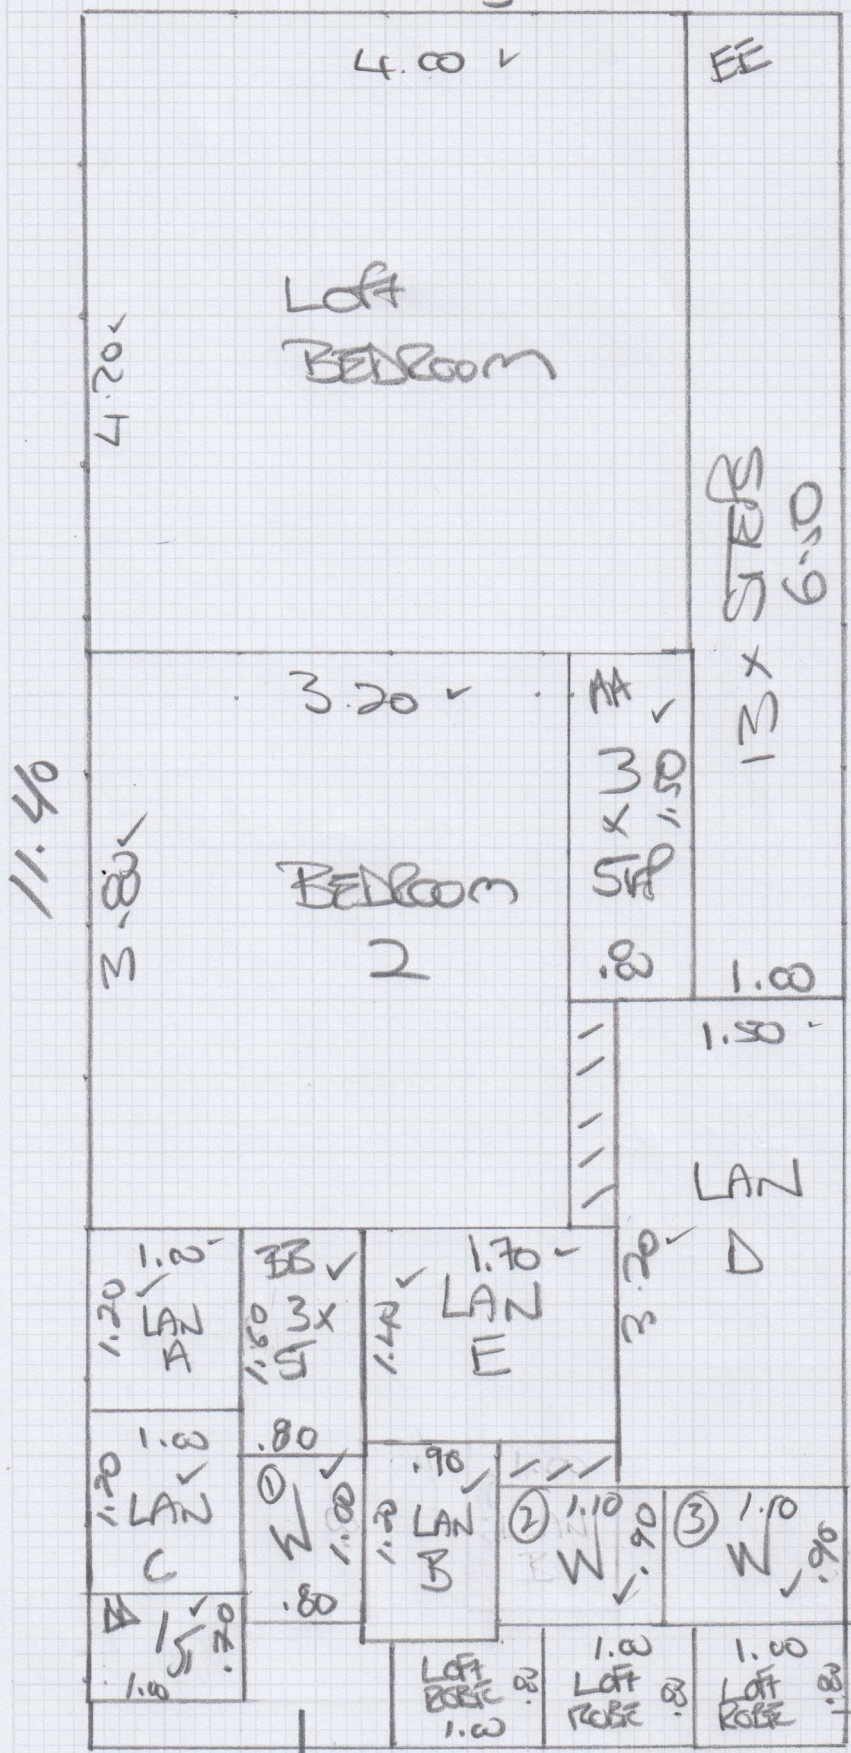

Cutting Plans

5

Job No: F30819
 Name: Holly Baudry
 Address: 8 MARBETH ROAD
 Tel:
 Sheet: SW of 66 AH.

1 of 2

$11.40 \times 5 =$

USE OF CUTS

Fit into ROBE
IN LOFT
BEDROOM

Cutting Plan

5.

mrcarpets
DESIGNS FOR FLOORS

Job No: F30819
Name: Holly Bowley
Address: 8 MABLETHORPE
RD
Tel: SW 66 AH
Sheet: 2 of 2

4.90

LOUNGE

4.90x5