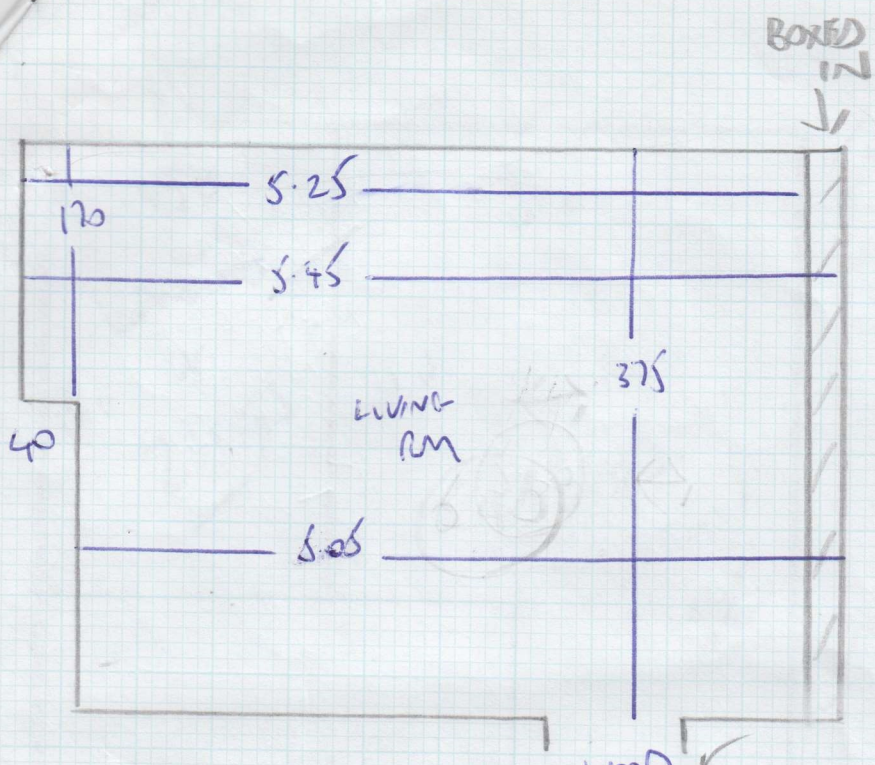

Job No: F22719
Name: MUKADAM
Address: FLAT 2
21 REDCLIFFE GOND
Tel:
Sheet: 1 of 2

STALLA
102

575 x 500

Job No: F22719
 Name: MUKADAM
 Address: Flat 2
 21 REDCLIFFE GARDENS SW10
 Tel:
 Sheet: 2 of 2

NATURAL LOOK
 RASHTAN WOOD
 REMNANT
 6.40 x 4.14 MTR

3.50 x 4.14 MTR
 BARRWOODS