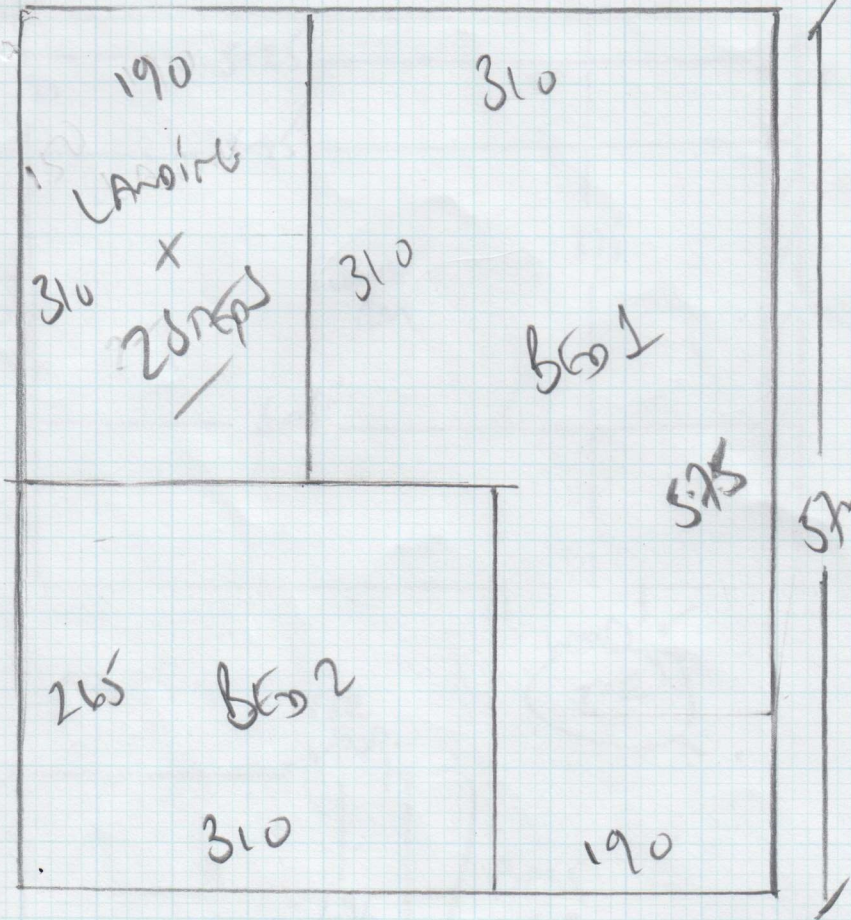

Job No: F22719
Name: MUKADAM
Address: FLAT 2
21 REDCLIFFE GOND
Tel:
Sheet: 1 of 2

STALLA
102

575 x 500

Job No: F22719
 Name: MUKADAM
 Address: Flat 2
 21 REDCLIFFE GARDENS SW10
 Tel:
 Sheet: 2 of 2

NATURAL LOOK
 RASHTAN WOOD
 REMNANT
 6.40 x 4.14 MTR

3.50 x 4.14 MTR
 BARRWOODS