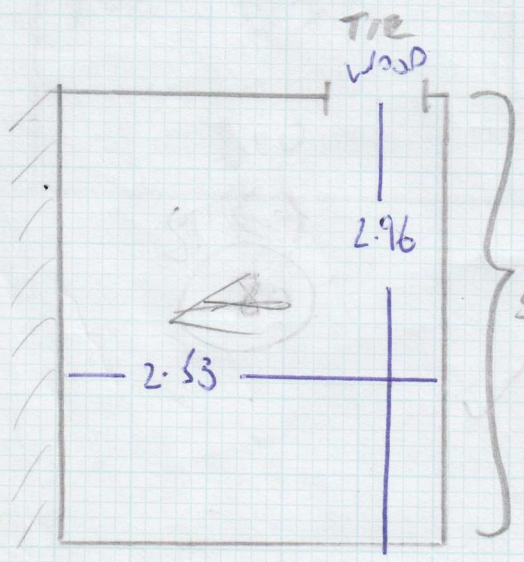

Job No: F22719
Name: MUKADAM
Address: FLAT 2
21 REDCLIFFE GOND
Tel:
Sheet: 1 of 2

STALLA
102

575 x 500

Job No: F22719
 Name: MUKADAM
 Address: Flat 2
 21 REDCLIFFE GARDENS SW10
 Tel:
 Sheet: 2 of 2

NATURAL LOOK
 RASHTAN WOOD
 REMNANT
 6.40 x 4.14 MTR

3.50 x 4.14 MTR
 BARRWOODS