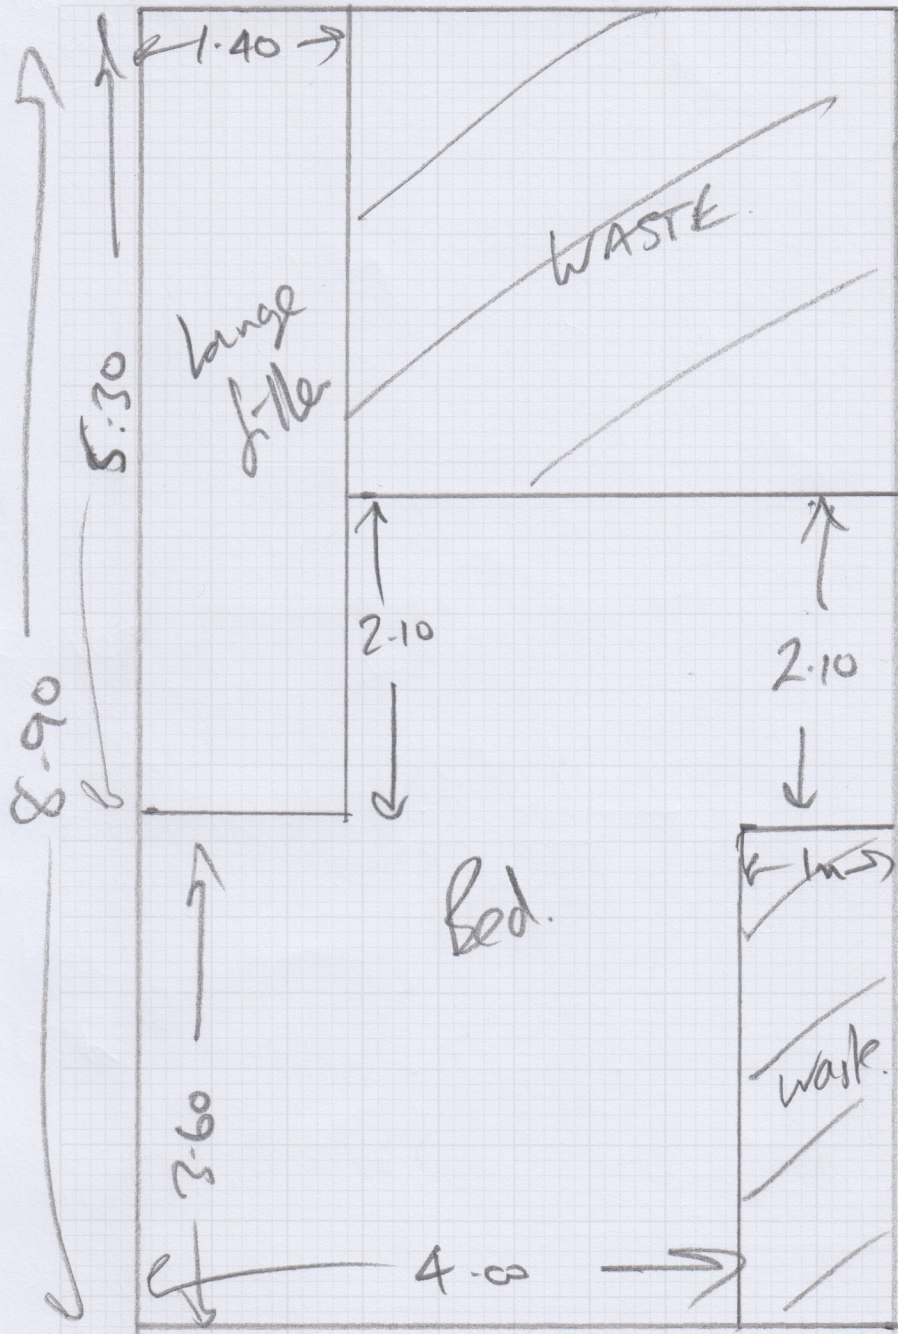

Job No:
 Name: Mr + Mrs Alansari
 Address: Fairbairn Manor
 Philphat Lane
 Chobham
 Sheet: of 6 u24 SHE.

Lounge 8.15 x 5m
 Plan 8.90 x 5m

 17.05 x 5m

ma.evans@btconnect.com

Bedroom

Job No:
 Name: Mr + Mrs Alancai
 Address: Fairbourne Manor
 Pultpet Lane
 Chigbham
 Tel:
 Sheet: of: 5
 6/24/87E