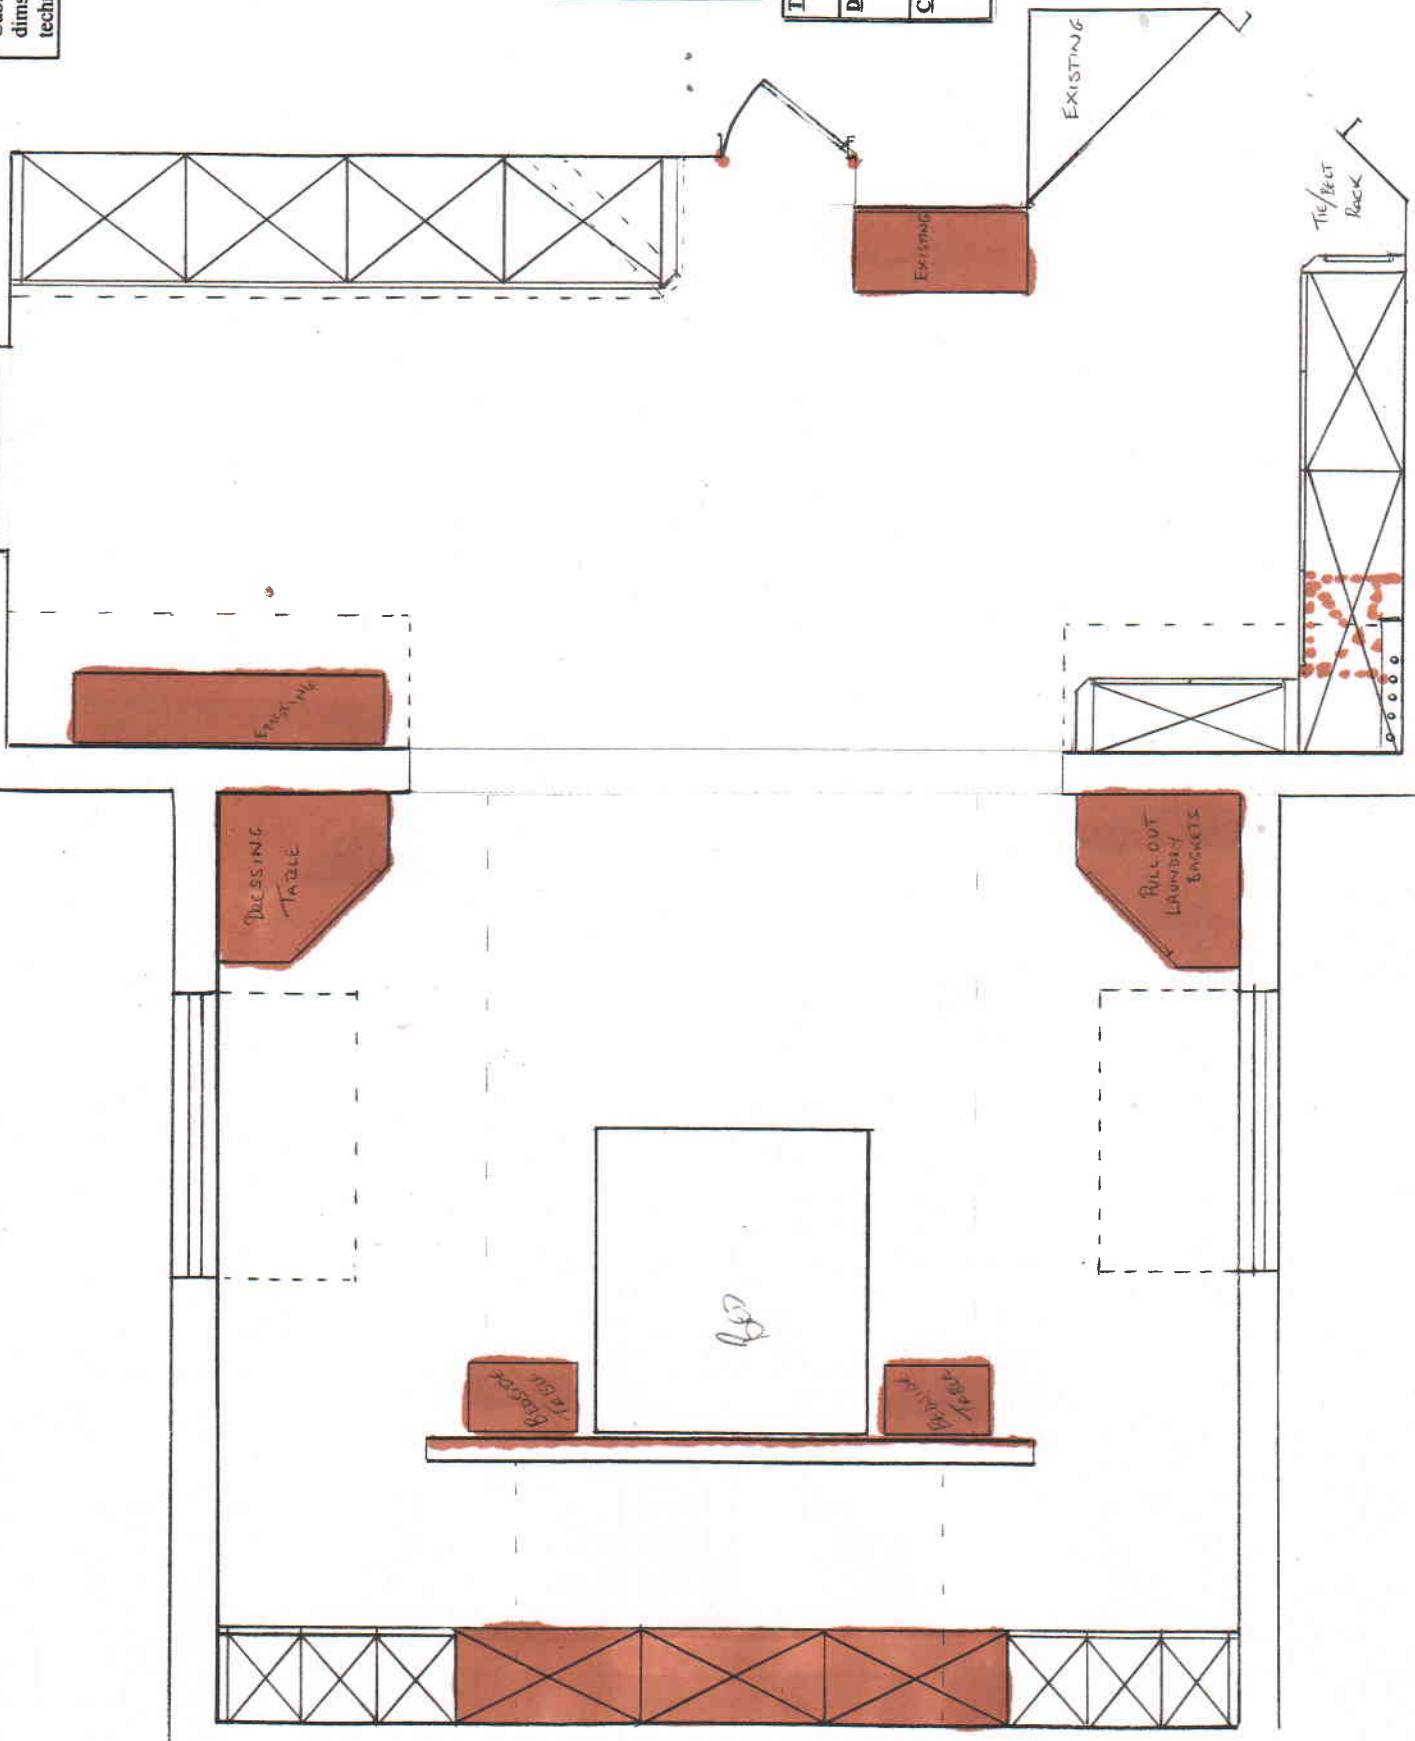

Cabinet sizes may vary slightly from dims. as workshop rods evolve with technical detailing.

Instone Designs
Tel# 01494 532994
19, Vernon Building, Westbourne St.
High Wycombe, Bucks. HP11 2PX
www.instonedesigns.co.uk

Title:	MASTER Bedroom Plan		
Date:	3/11/21	DRAWN:	[Signature]
Client:	P.P. ROBINSON	Drawing #	PR-10
		Scale:	1:50
		Rev #	

EXISTING

EXISTING

Tie/Beet Rack

DRESSING TABLE

PULL OUT LAUNDRY BASKETS

Wardrobe

Wardrobe