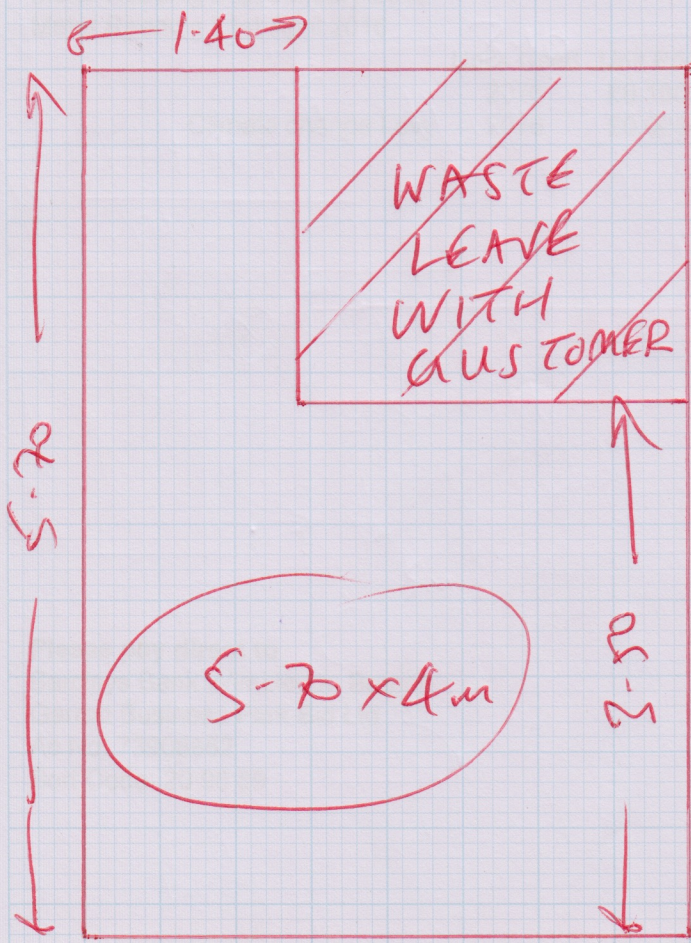

Job No:  
Name: Clark  
Address: 196 Coombes Lane  
SW20 0BT  
Tel:  
Sheet: 1 of: 1

leave waste with  
Customer.

S-70 x 4m.

Wood floor  
no Uplift.