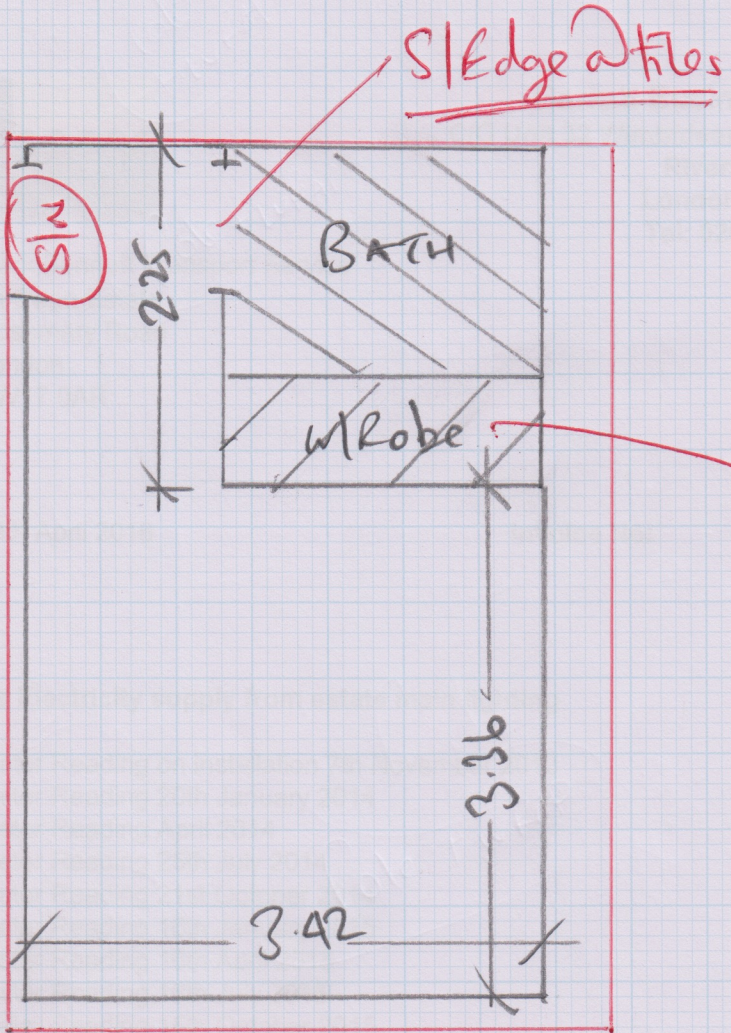

Job No:  
Name: Clark  
Address: 196 Coombes Lane  
SW20 0BT  
Tel:  
Sheet: 1 of: 1

leave waste with  
Customer.

S-70 x 4m.

Wood floor  
no Uplift.