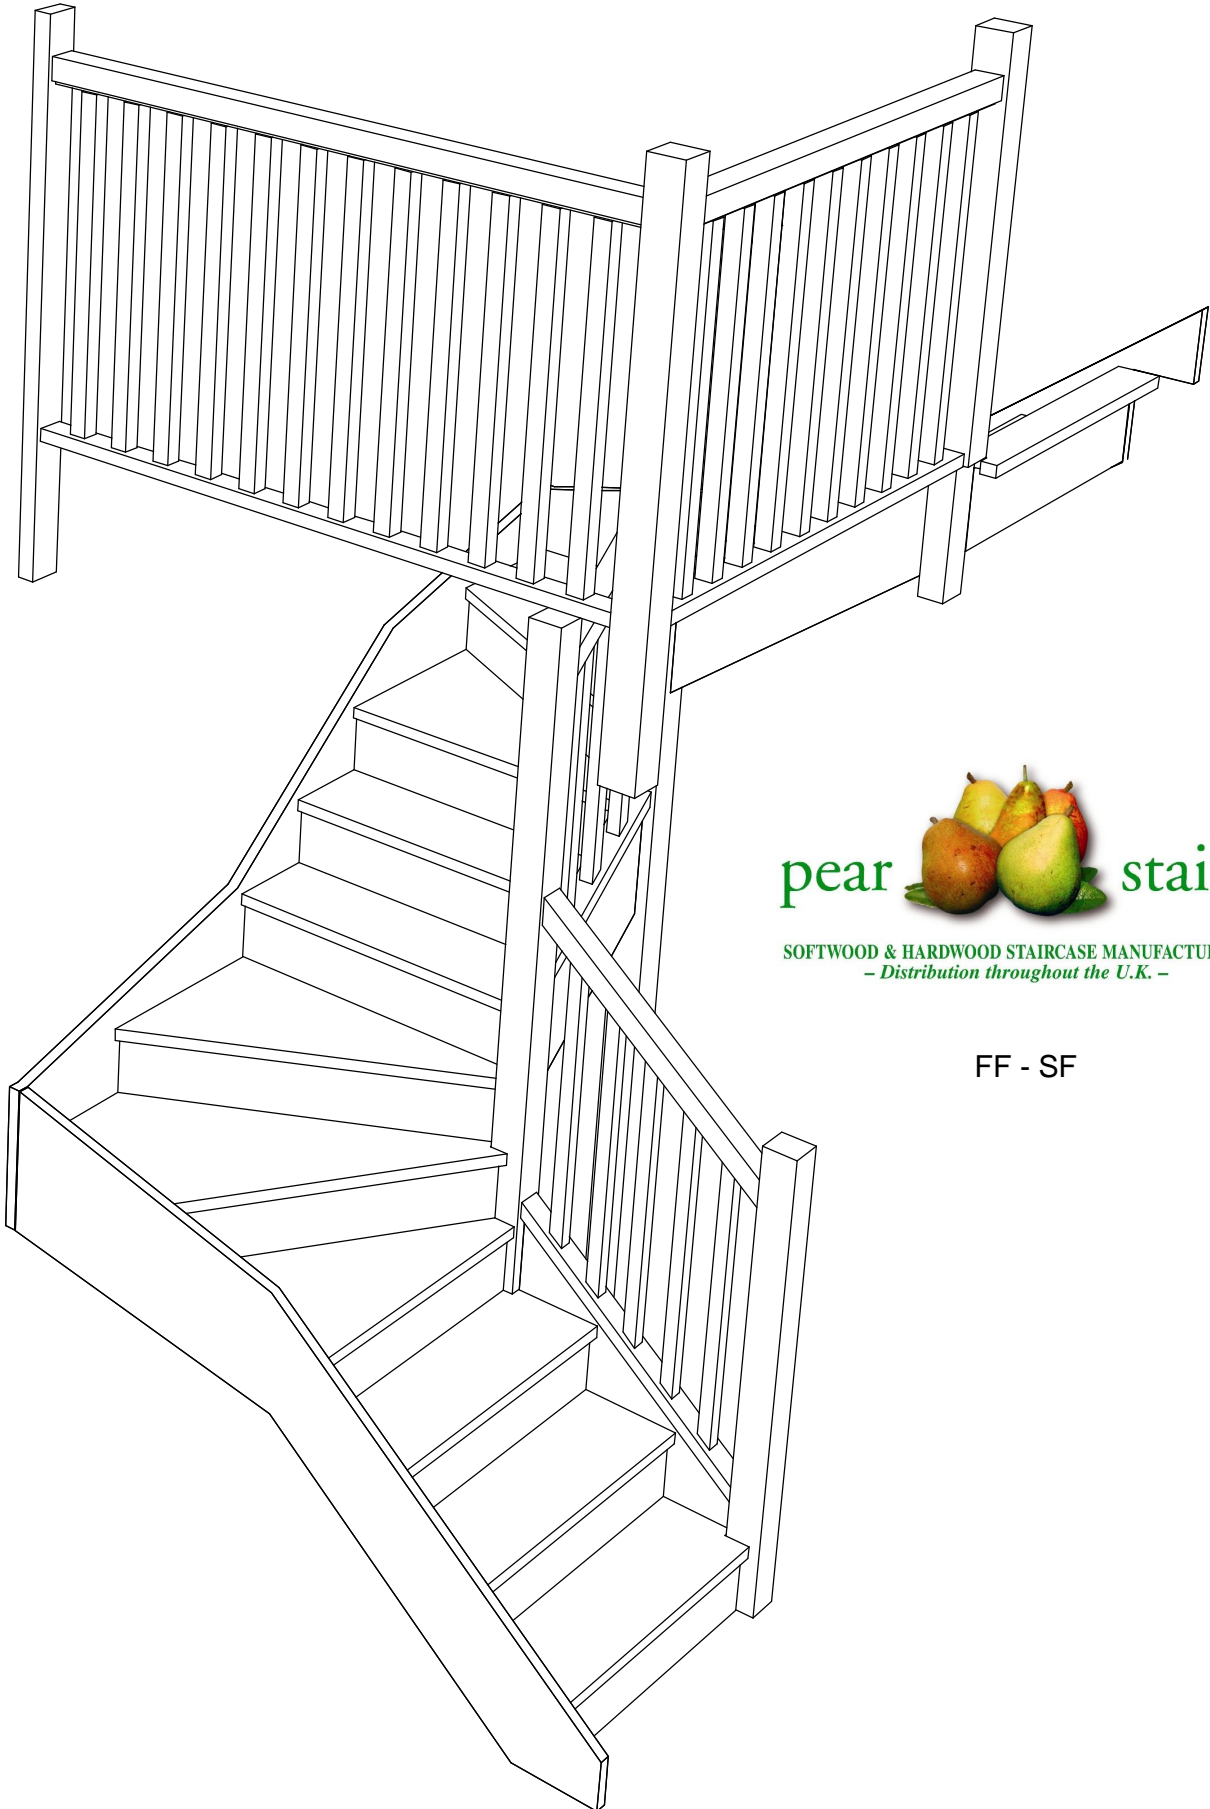

ONLY OUR TERMS AND CONDITIONS APPLY

© 14052055C110141

pear  stairs

SOFTWOOD & HARDWOOD STAIRCASE MANUFACTURERS
- Distribution throughout the U.K. -

FF - SF

Order: Newstead Homes
Project: 28 Ernie Road

Run: 28 Ernie Road
Stair: FF/SF - H270675