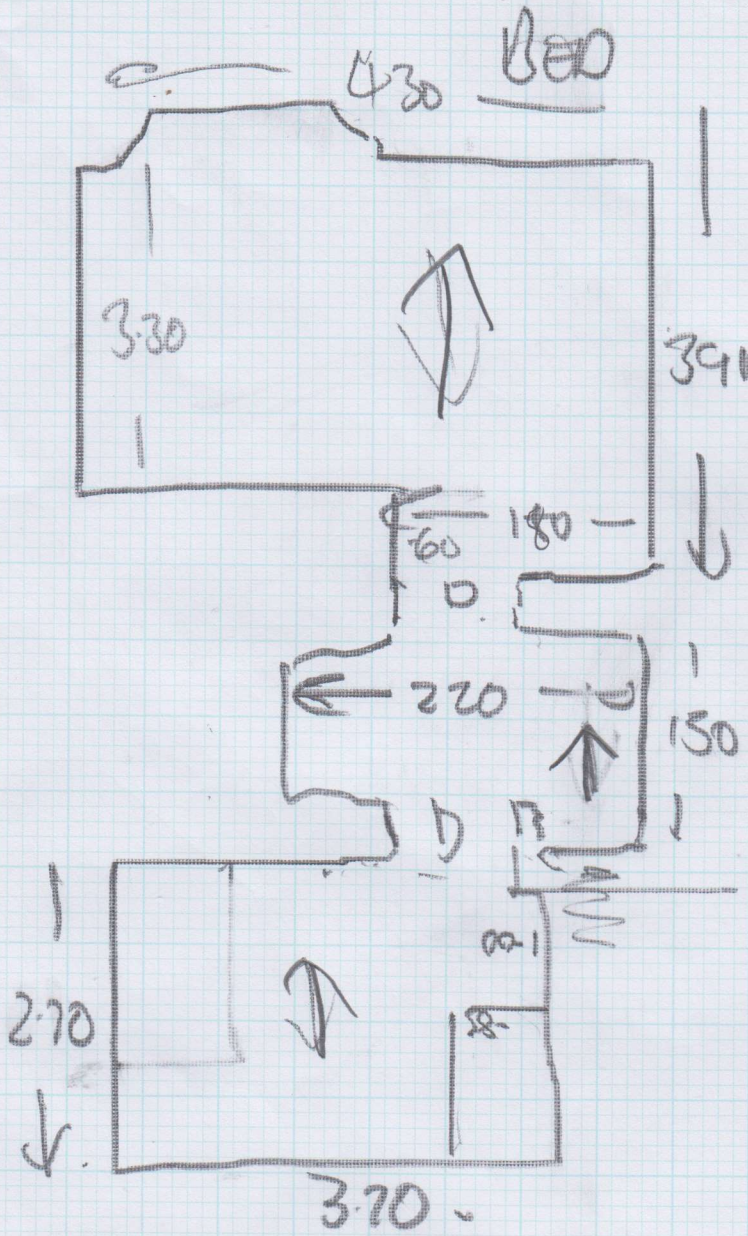

Job No: F25118  
Name: NICHOLSON  
Address: 59 ALYSIA ST  
SW 6 6NF  
Tel:  
Sheet: 1 of 4

SN4 HC-510  
Plan 3-50 x SM  
Plan 4-85 x SM

Job No: F25118  
 Name: NICHOLSON  
 Address: 59 A LYSIA ST  
 FULHAM, LONDON SW6 6NF  
 Tel: -  
 Sheet: 2 OF 4

STOVE NUMBER 4  
 HC 510  
 FRUITBASKET  
 OLD DOWN  
 MOVE FURNITURE

5-00 x 5MTR  
 2-80 x 5MTR

Job No: F25118  
 Name: NICHOLSON  
 Address: 59A LEBIA STREET  
 SW6 6NF  
 Tel:  
 Sheet: 3 OF 4

7 STRS - 78  
 8 STRS - 67

BUILD TO FIT  
 WOOD NAILING TO  
 LANDINGS

370  
 320  
 6.90 x 5.00 = 34.5 M<sup>2</sup>

Job No: F25118  
 Name: NICHOLSON  
 Address: 39A LYDIA ST  
 FULHAM LONDON  
 Tel: SW6DNF  
 Sheet: 4 OF 4

ST 7 + PUSOL 2000  
 - LUX 67

ST 6 + PUSOL 2000  
 - LUX 78