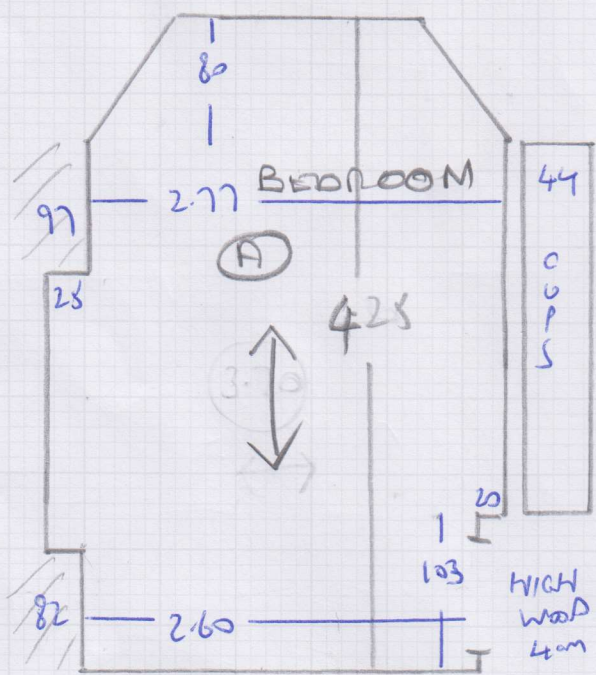

Job No: F25118  
Name: NICHOLSON  
Address: 59 ALYSIA ST  
SW 6 6NF  
Tel:  
Sheet: 1 of 4

SN4 HC-510  
Plan 3-50 x SM  
Plan 4-85 x SM

Job No: F25118  
 Name: NICHOLSON  
 Address: 59 A LYSIA ST  
 FULHAM, LONDON SW6 6NF  
 Tel: -  
 Sheet: 2 OF 4

STOVE NUMBER 4  
 HC 510  
 FRUITBASKET  
 OLD DOWN  
 MOVE FURNITURE

5-00 x 5MTR  
 2-80 x 5MTR

Job No: F25118  
 Name: NICHOLSON  
 Address: 59A LEBIA STREET  
 SW6 6NF  
 Tel:  
 Sheet: 3 OF 4

7 STRS - 78  
 8 STRS - 67

BUILD TO FIT  
 WOOD NAILING TO  
 LANDINGS

370  
 320  
 6.90 x 5.00 = 34.5 M<sup>2</sup>

Job No: F25118  
 Name: NICHOLSON  
 Address: 39A LYDIA ST  
 FULHAM LONDON  
 Tel: SW6DNF  
 Sheet: 4 OF 4

ST 7 + PUSOL 2000  
 - LUX 67

ST 6 + PUSOL 2000  
 - LUX 78