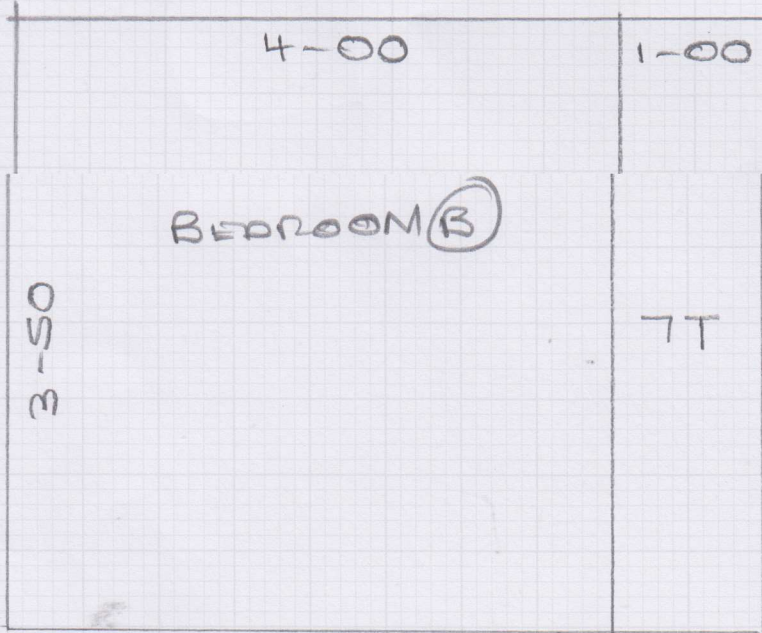

Job No: F25118  
Name: NICHOLSON  
Address: 59 ALYSIA ST  
SW 6 6NF  
Tel:  
Sheet: 1 of 4

SN4 HC-510  
Plan 3-50 x SM  
Plan 4-85 x SM

Job No: F25118  
 Name: NICHOLSON  
 Address: 59 A LYSIA ST  
 FULHAM, LONDON SW6 6NF  
 Tel: -  
 Sheet: 2 OF 4

STOVE NUMBER 4  
 HC 510  
 FRUITBASKET  
 OLD DOWN  
 MOVE FURNITURE

5-00 x 5MTR  
 2-80 x 5MTR

Job No: F25118  
 Name: NICHOLSON  
 Address: 59A LEBIA STREET  
 SW6 6NF  
 Tel:  
 Sheet: 3 OF 4

7 STRS - 78  
 8 STRS - 67

BUILD TO FIT  
 WOOD NAILING TO  
 LANDINGS

370  
 320  
 6.90 x 5.00 = 34.5 M<sup>2</sup>

Job No: F25118  
 Name: NICHOLSON  
 Address: 39A LYDIA ST  
 FULHAM LONDON  
 Tel: SW6DNF  
 Sheet: 4 OF 4

ST 7 + PUSOL 2000  
 - LUX 67

ST 6 + PUSOL 2000  
 - LUX 78