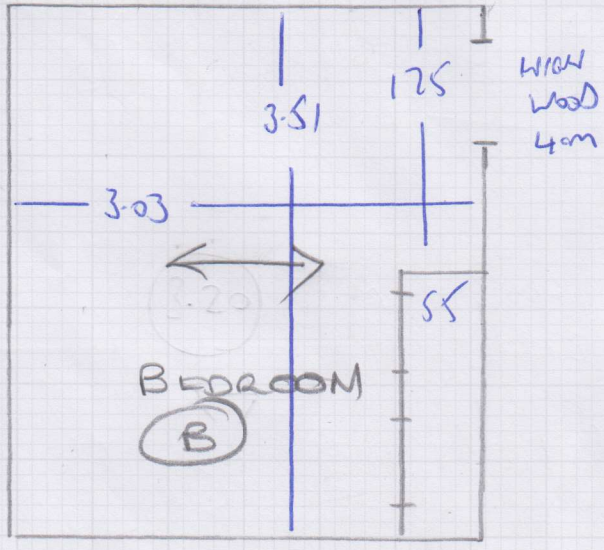

Job No: F25118  
Name: NICHOLSON  
Address: 59 ALYSIA ST  
SW 6 6NF  
Tel:  
Sheet: 1 of 4

SN4 HC-510  
Plan 3-50 x SM  
Plan 4-85 x SM

Job No: F25118  
 Name: NICHOLSON  
 Address: 59 A LYSIA ST  
 FULHAM, LONDON SW6 6NF  
 Tel: -  
 Sheet: 2 OF 4

STOVE NUMBER 4  
 HC 510  
 FRUITBASKET  
 OLD DOWN  
 MOVE FURNITURE

5-00 x 5MTR  
 2-80 x 5MTR

Job No: F25118  
 Name: NICHOLSON  
 Address: 59A LEBIA STREET  
 SW6 6NF  
 Tel:  
 Sheet: 3 OF 4

7 STRS - 78  
 8 STRS - 67

BUILD TO FIT  
 WOOD NAILING TO  
 LANDINGS

370  
 320  
 6.90 x 5.00 = 34.5 M<sup>2</sup>

Job No: F25118  
 Name: NICHOLSON  
 Address: 39A LYDIA ST  
 FULHAM LONDON  
 Tel: SW6DNF  
 Sheet: 4 OF 4

ST 7 + PUSOL 2000  
 - LUX 67

ST 6 + PUSOL 2000  
 - LUX 78