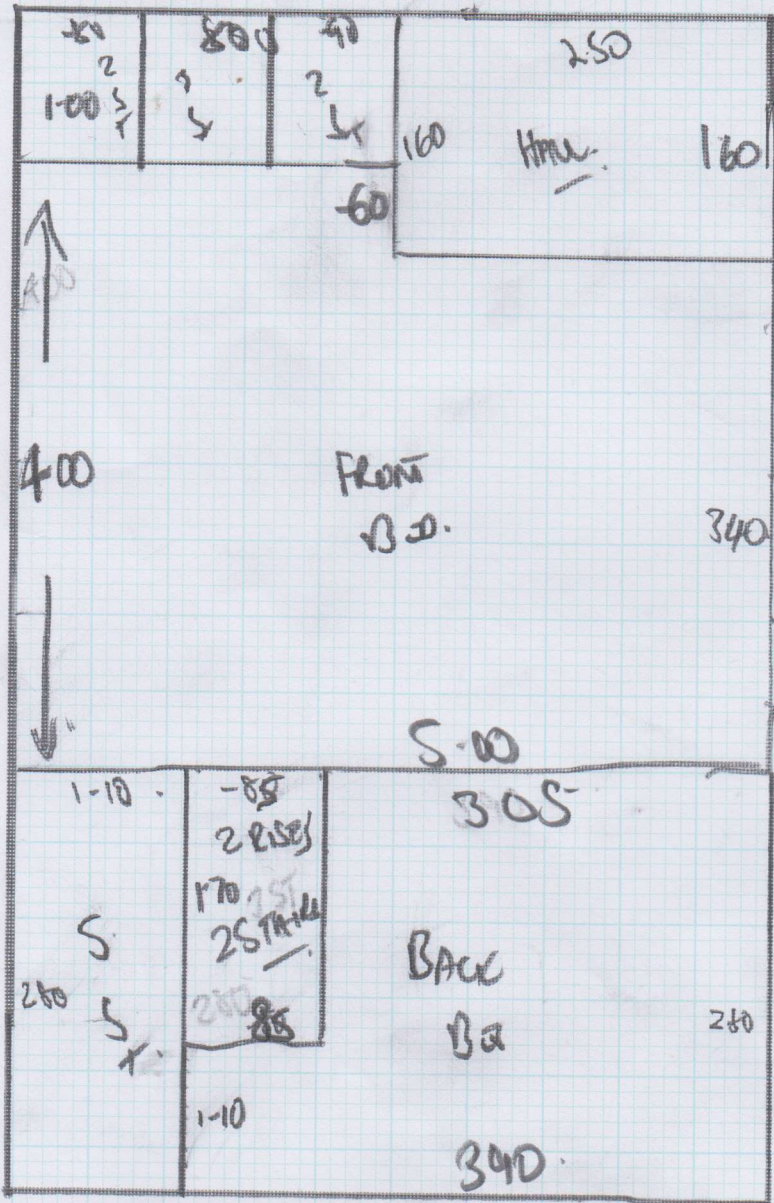

Job No: F25118  
Name: NICHOLSON  
Address: 59 ALYSIA ST  
SW 6 6NF  
Tel:  
Sheet: 1 of 4

SN4 HC-510  
Plan 3-50 x SM  
Plan 4-85 x SM

Job No: F25118  
 Name: NICHOLSON  
 Address: 59 A LYSIA ST  
 FULHAM, LONDON SW6 6NF  
 Tel: -  
 Sheet: 2 OF 4

STOVE NUMBER 4  
 HC 510  
 FRUITBASKET  
 OLD DOWN  
 MOVE FURNITURE

5-00 x 5MTR  
 2-80 x 5MTR

Job No: F25118  
 Name: NICHOLSON  
 Address: 59A LEBIA STREET  
 SW6 6NF  
 Tel:  
 Sheet: 3 OF 4

7 STRS - 78  
 8 STRS - 67

BUILD TO FIT  
 WOOD NAILING TO  
 LANDINGS

370  
 320  
 6.90 x 5.00 = 34.5 M<sup>2</sup>

Job No: F25118  
 Name: NICHOLSON  
 Address: 39A LYDIA ST  
 FULHAM LONDON  
 Tel: SW6DNF  
 Sheet: 4 OF 4

ST 7 + PUSOL 2000  
 - LUX 67

ST 6 + PUSOL 2000  
 - LUX 78