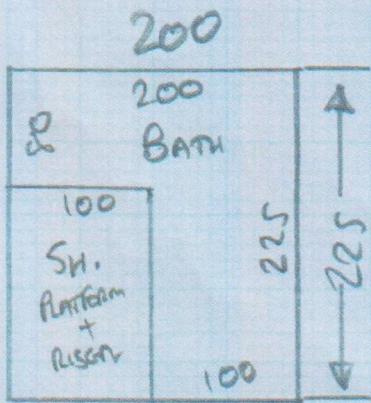

UNICAPTEL

Job No: P27714
Name: The William Trust

Address:

Tel:

Sheet:

2 of 4

~~XXXXXXXXXXXX~~
~~XXXXXXXXXXXX~~

BATH 225 x 200
Kitchen 455 x 400

= 22.7m²

LINCOLN VINYL

BETWANDY