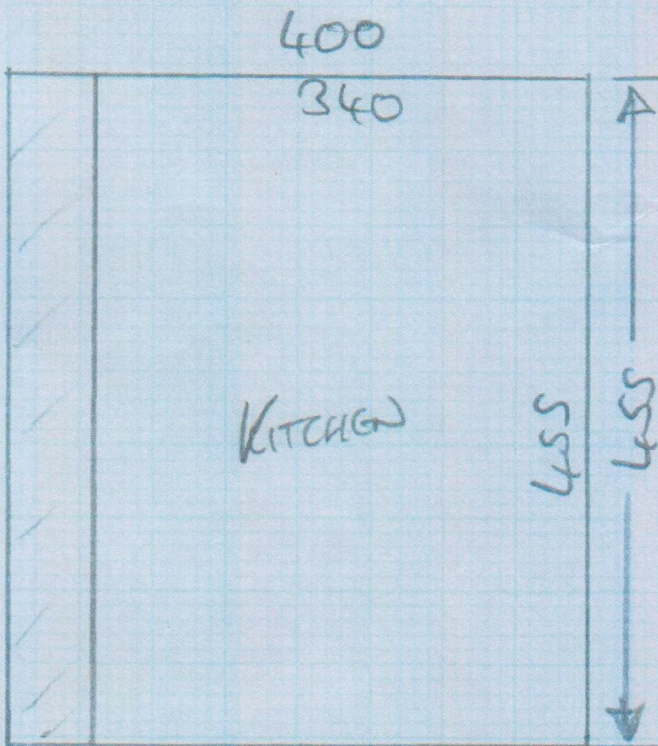

P27714
The Williams Trust

1 of 4

~~Basic~~
~~Work~~

SITTING ROOM = 440 x 500

CUT PLAN 1 = 635 x 500

CUT PLAN 2 = 360 x 500

1435 x 500

= 71.75m²

Sheet:

2 of 4

~~XXXXXXXXXXXX~~
~~XXXXXXXXXXXX~~

BATH 225 x 200
 Kitchen 455 x 400

= 22.7m²

LINCOLN VINYL

BETWANDY