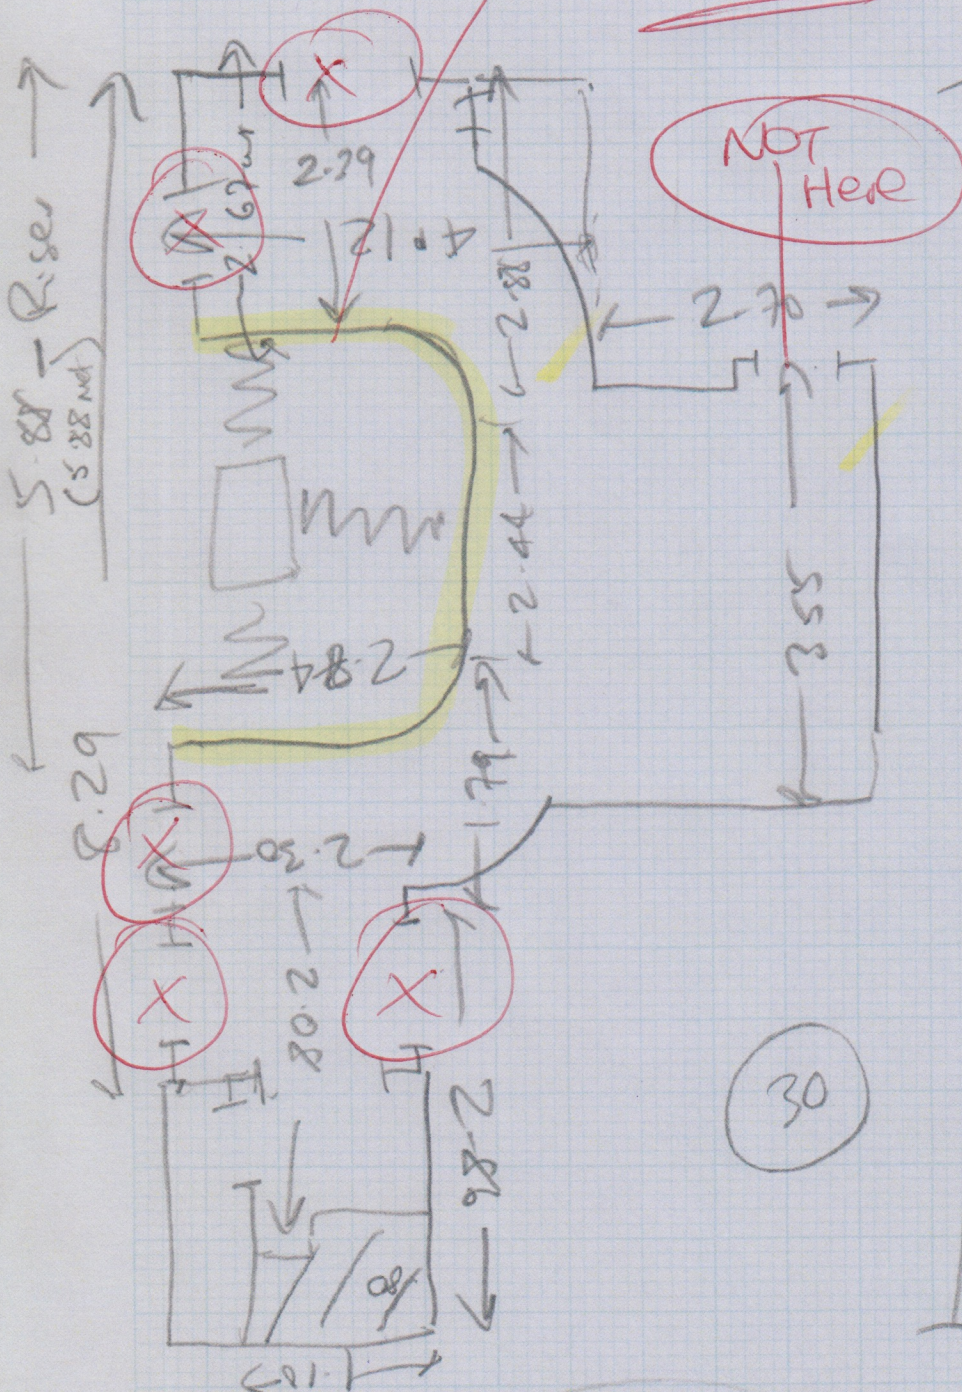

X = 5 doorways

NO Increase
in Height at
this point.

07930 - 301 322

Job No: Ian Williams.

Name: HOLMWOOD

Address: THE DRIVE
CHEAM SM2 7DH.

Tel: Sheet: of:

2nd flight

Bl nose 42w x 12

W1 . 70 x 81

W2 . 74w x 16

W3 . 66w x 91

10 . 83

W4 . 2w x 82

W5 . 75 x 14

W6 . 65w x 90

6a . 90

10 overall

30

25

7m overall

16.30
3.70
14.20