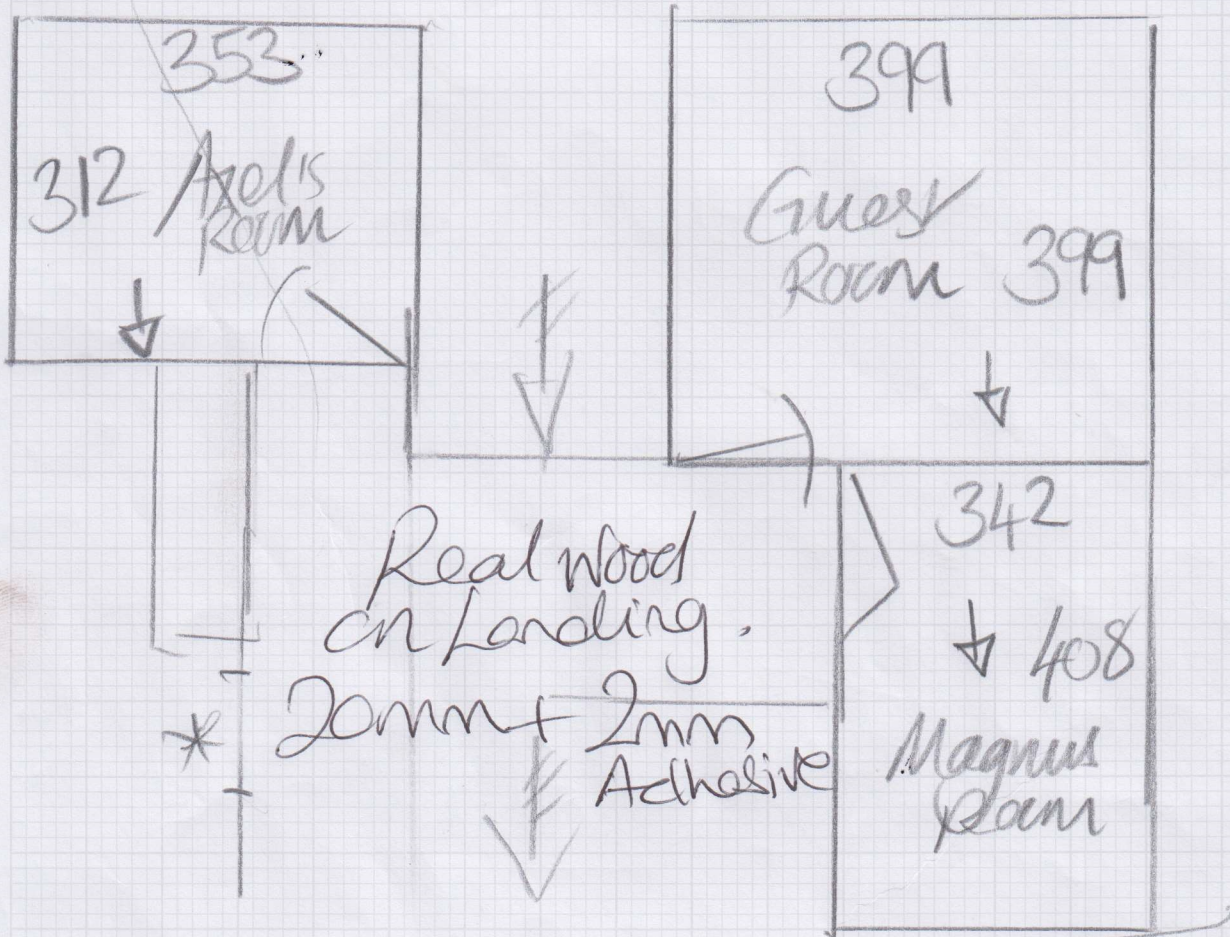

AXEL	325	x	600	(325 x 365)
GUEST	410	x	500	(410 x 410)
MAGNUS	420	x	400	(420 x 355)
OSCAR	510	x	400	(510 x 400)

ALL IN ALL
 WEBSITE
 LINK
 or rack
 can we buy?

S3598

2nd call of 3

Notes for Measure

Estimator: Chris

Mrs Annika Olesen, 30a Clare Lawn Avenue

Date of Measure: Fri, 9 Jan 26

At: 11.00 / 12.00

Site Address:

30a Clare Lawn Avenue
Sheen

Customer Address:

30a Clare Lawn Avenue

LONDON

CRA-002

GG SAMPLE + Onsite Off

Instructions and Estimators comments

CARPET TO BE SELECTED (MAN MADE TO MATCH STAIRS)

cust to come in to select
(Possibly Saturday)

Poss. 2 Rooms @ ATTING
(MAGNUS + ORA) (AXEL + GUEST)

Tape size: 1½" / 2" / 3" / 5"

Style: Top taping / Side binding

Stairrods: Type _____ Nr _____ Size _____

X 1 Bunk Bed Kids Room
(fun in the rooms)

Must Read: Not entered