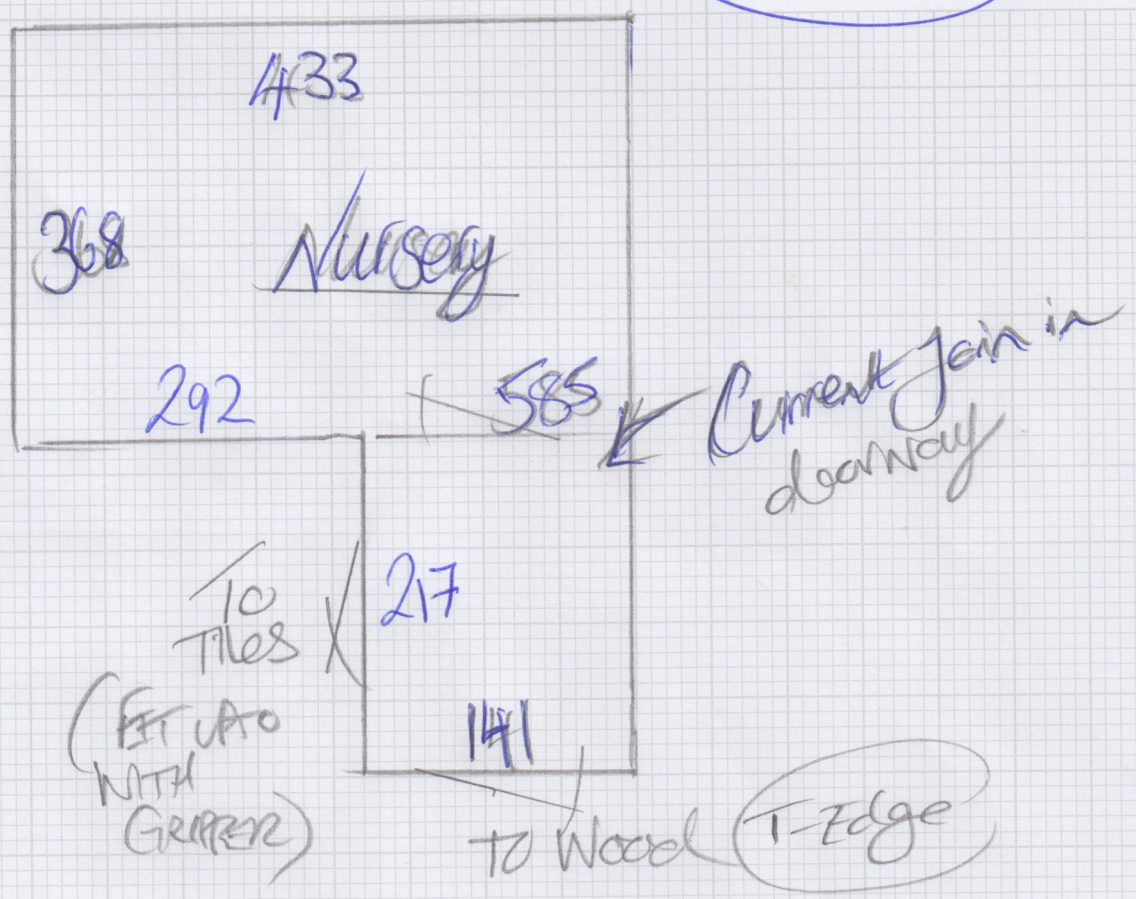

Tape size: 1½" / 2" / 3" / 5"

Style: Top taping / Side binding

Stairrods: Type \_\_\_\_\_ Nr \_\_\_\_\_ Size \_\_\_\_\_

**Must Read: TAKE SAMPLES MEET ANITA METER PARKING**

Office Ref: S36046

Mr Carpet (London) Ltd

Worledge  
Address: S36046  
Tel: \_\_\_\_\_  
Sheet: \_\_\_\_\_ of: \_\_\_\_\_

Cranbame #21  
1 Piece £1500  
Join £1150

Cadiz #18 (1 Piece) = £2200  
Join = £1675