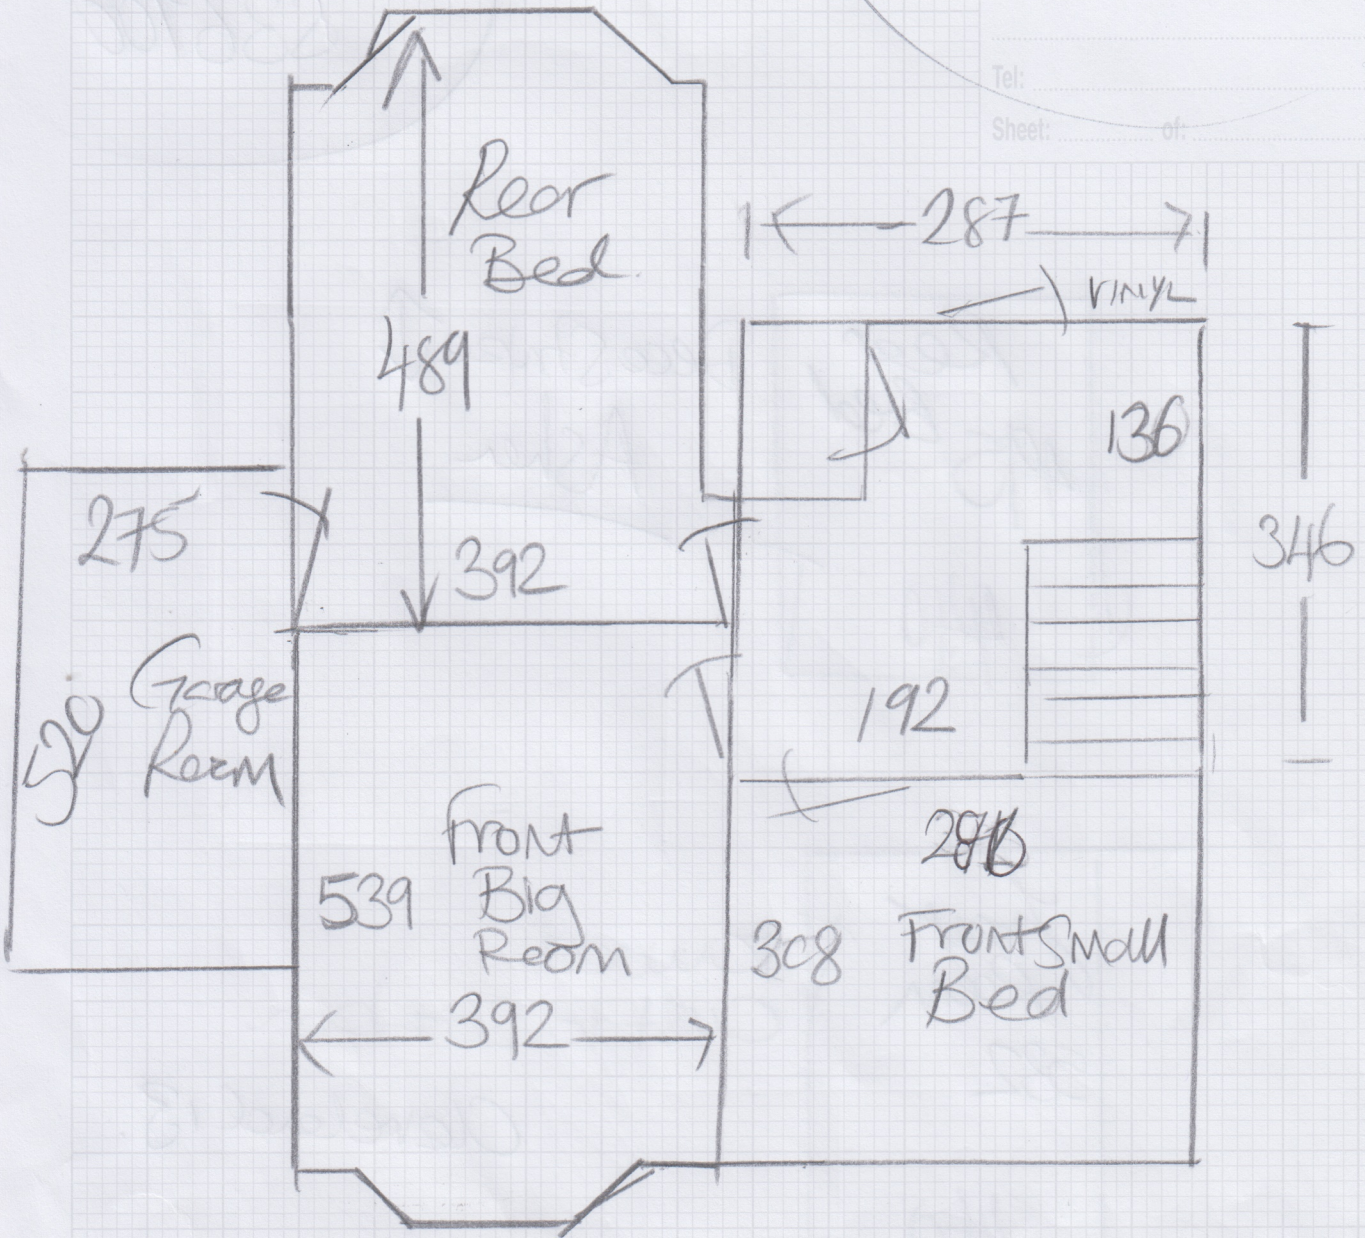

Handwritten notes:
 Case Room
 Pine Whipping
 BSKen
 Big Fruit
 Small Fruit
 Dingertown

Instructions and Estimators comments

(runenr to stairs, whipped to match mid-dark grey stripe). Satin Ali doorbars.

Office Ref: S36100

Must Read! Customer will meet at property

Office Ref: S36100

Mr Jeremy Reynolds, 38 Park Drive

Date of Measure Fri, 6 Mar 26

At 11-12

Floor: Wood / Concrete / other _____
 S/edge: Wood/Concrete/No pin/existing (if existing, allow __ sticks to supplement where necessary)
 Sticking Req'd: Yes/No Type: Fastset/Other
 Underlay: Re-use Existing / New required
 Type: 42oz Felt / Fomalux / PU Foam / Luxury PU Foam / LowTog / Durafit
 Doorbars: Alloy / Satin Ali / Polished Ali / Anod / Solid Brass / Chrome / Nisheen Seam/Wood/T/Holds: colour _____
 Door Clearance: OK / Low (advise on quote)
 Uplift: No / Yes (if "Yes" - what type?) _____
 Furniture: No/Yes (if YES, please specify the following) - 1 man / 2 men (Fitter to get paid) £ _____ total/per room
 Parking Cost: Free / £ _____ per hour
 Parking Restrictions: (type) / £ _____ *Permit*
 Congestion Zone: No / Yes
 Access: Easy / Hard / 2 men req'd / _____ floor?
 Runners: Whipping / Binding (if binding, specify type) *per runner*
 Tape size: 1½" / 2" / 3" / 5"
 Style: Top taping / Side binding
 Stairrods: Type _____ Nr _____ Size _____

Must Read: Customer will meet at property

Reynolds
S36100

Job No:
Name:
Address:
Tel:
Sheet: of:

84 wide Riser

1/4" Rise @ 50 x 84 (Riser @ 64)

Page 2 of 2

Reynolds

\$36100