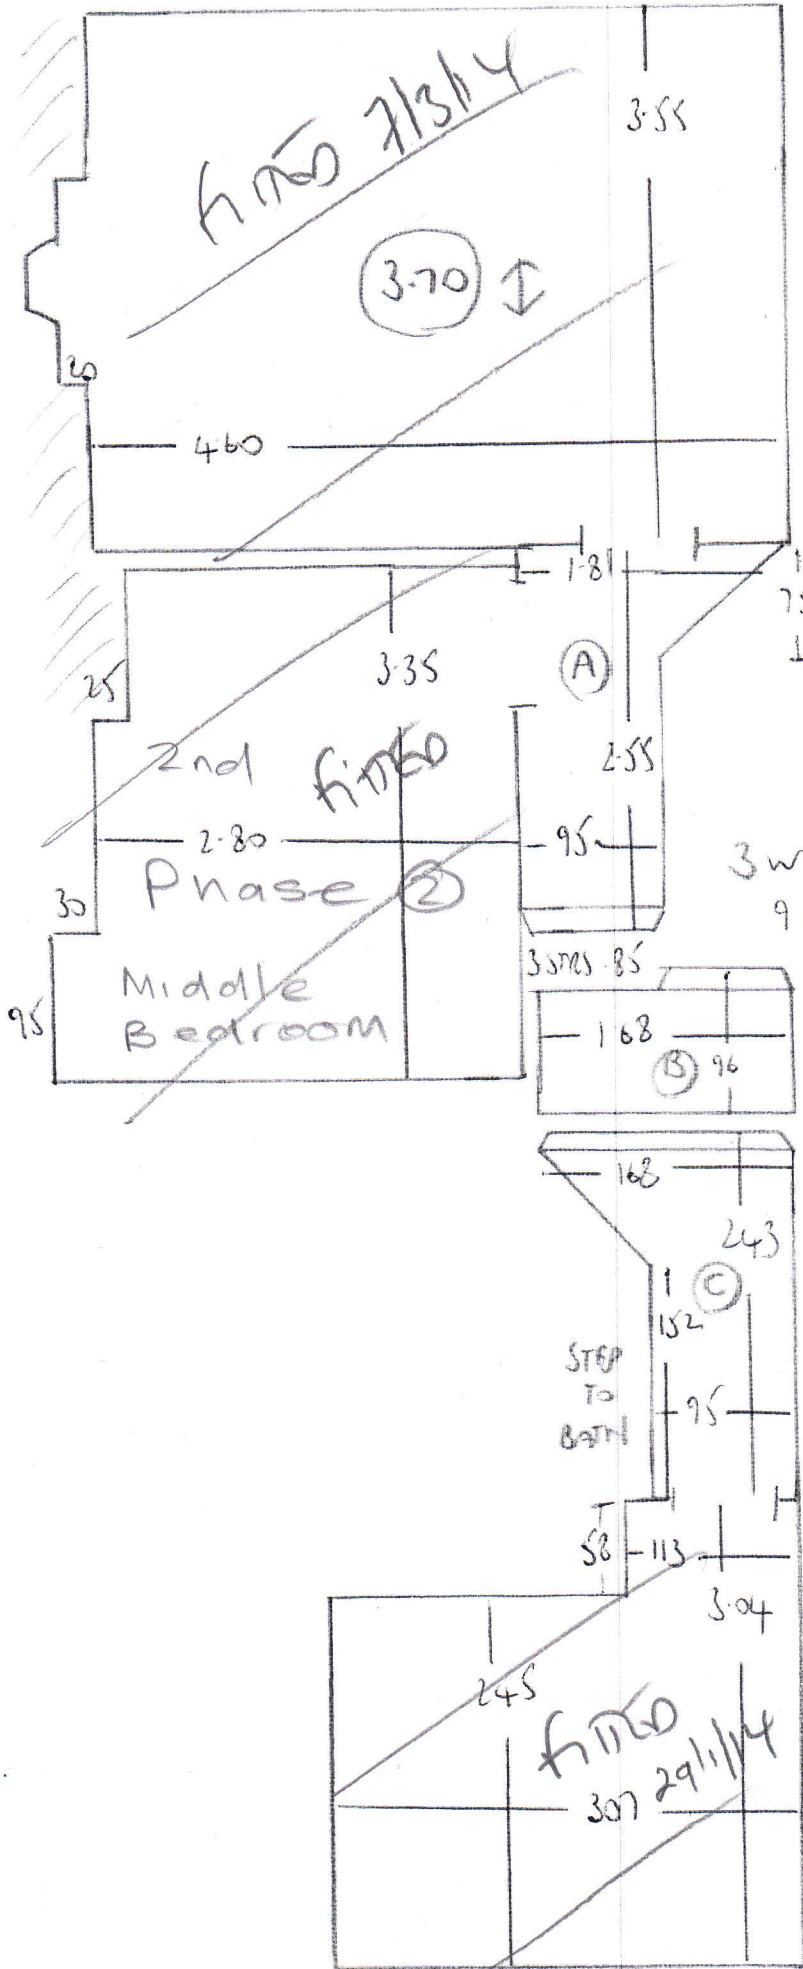

f23202

LONGBOTTOM

34 CHAYSON RD

SWL 7NJ

2 OF 2

G/F
 3 W 85x52
 9 STPS - 80

F/F
 2 W 100x70
 8 STPS 77x66
 1 W 74x66

TOP FLOOR