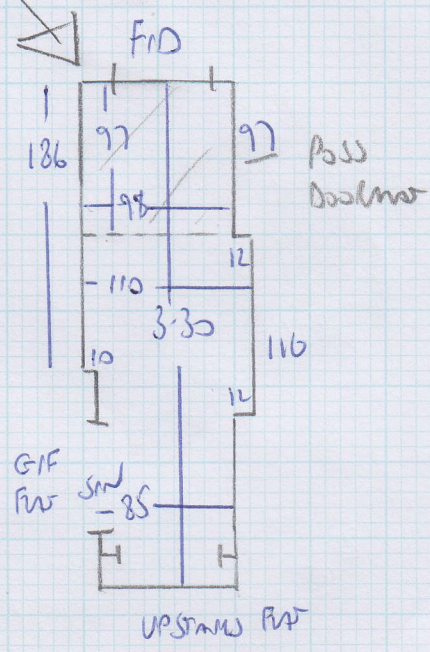

Job No: F23227
Name: SPARRY
Address: 63 Woodsmann Rd
SW6 6PS
Tel: 1071
Sheet: 1071

Stock Twist 50
- Oxford Stone

NOT DOORMAT

1.25m x 4.00m
≈ 5.00m²

Puan Fox 150
6/2/14 7:20 pm