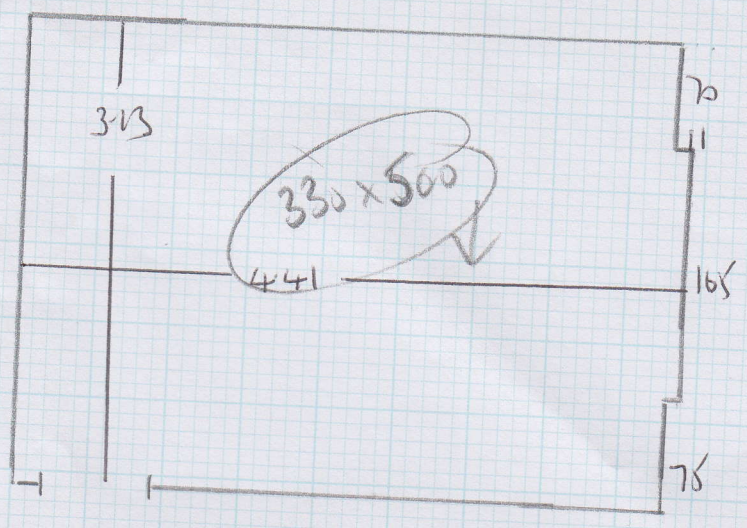

Job No: **F23246**
 Name: **WAUGH**
 Address: **154 RIVERMEND COURT
 RANEAUGH COWS SW6 3SF**
 Tel:
 Sheet: **1 OF 1**

TUSCANY
 LUXE TWIST
 330 x 500
 530 x 500
 530 x 500