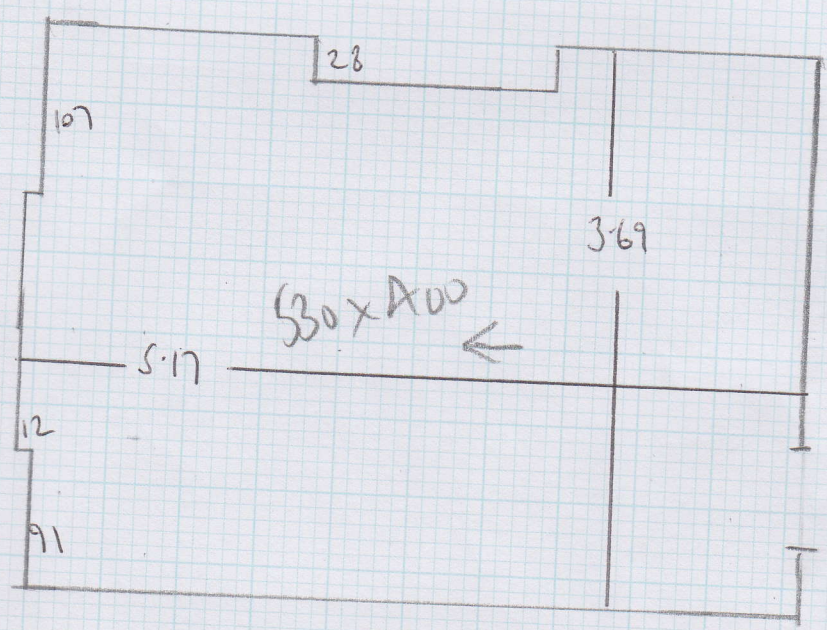

Job No: **F23246**
 Name: **WAUGH**
 Address: **154 RIVERMEND COURT
 RANEAUGH COWS SW6 3SF**
 Tel:
 Sheet: **1 OF 1**

TUSCANY
 LUXE TWIST
 330 x 500
 530 x 500
 530 x 500