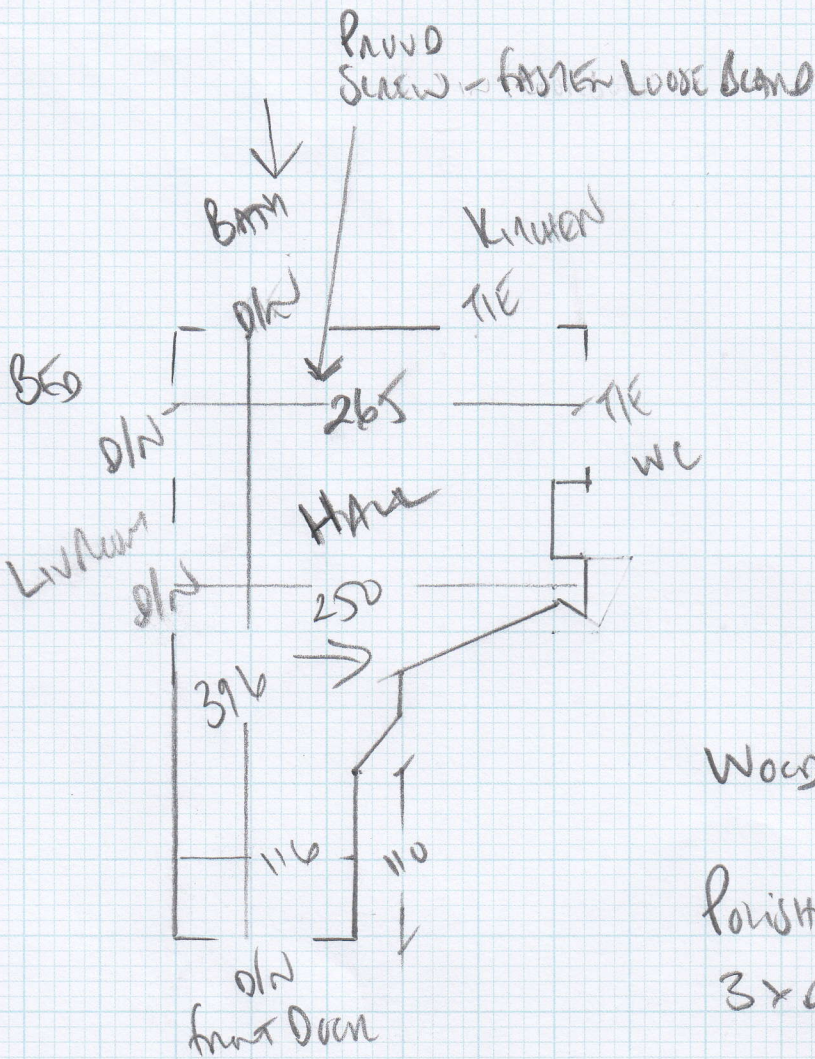

Job No: F23289
 Name: KING
 Address: 8 WOODLANDS
 24 (CATHAM Common) Northsea
 Tel: SW4 0LJ
 Sheet: 1 of 1

WOOD FLOOR / BARE BEAMS

POISHED AIR BARS
 3 x DIN 3 x 1160L

AIR MAT OUTSIDE front Door
 1.15m x 1m CUT TO SHAPE
 + LAMP UNDER CARPET

04103/17 Row no
 previous order