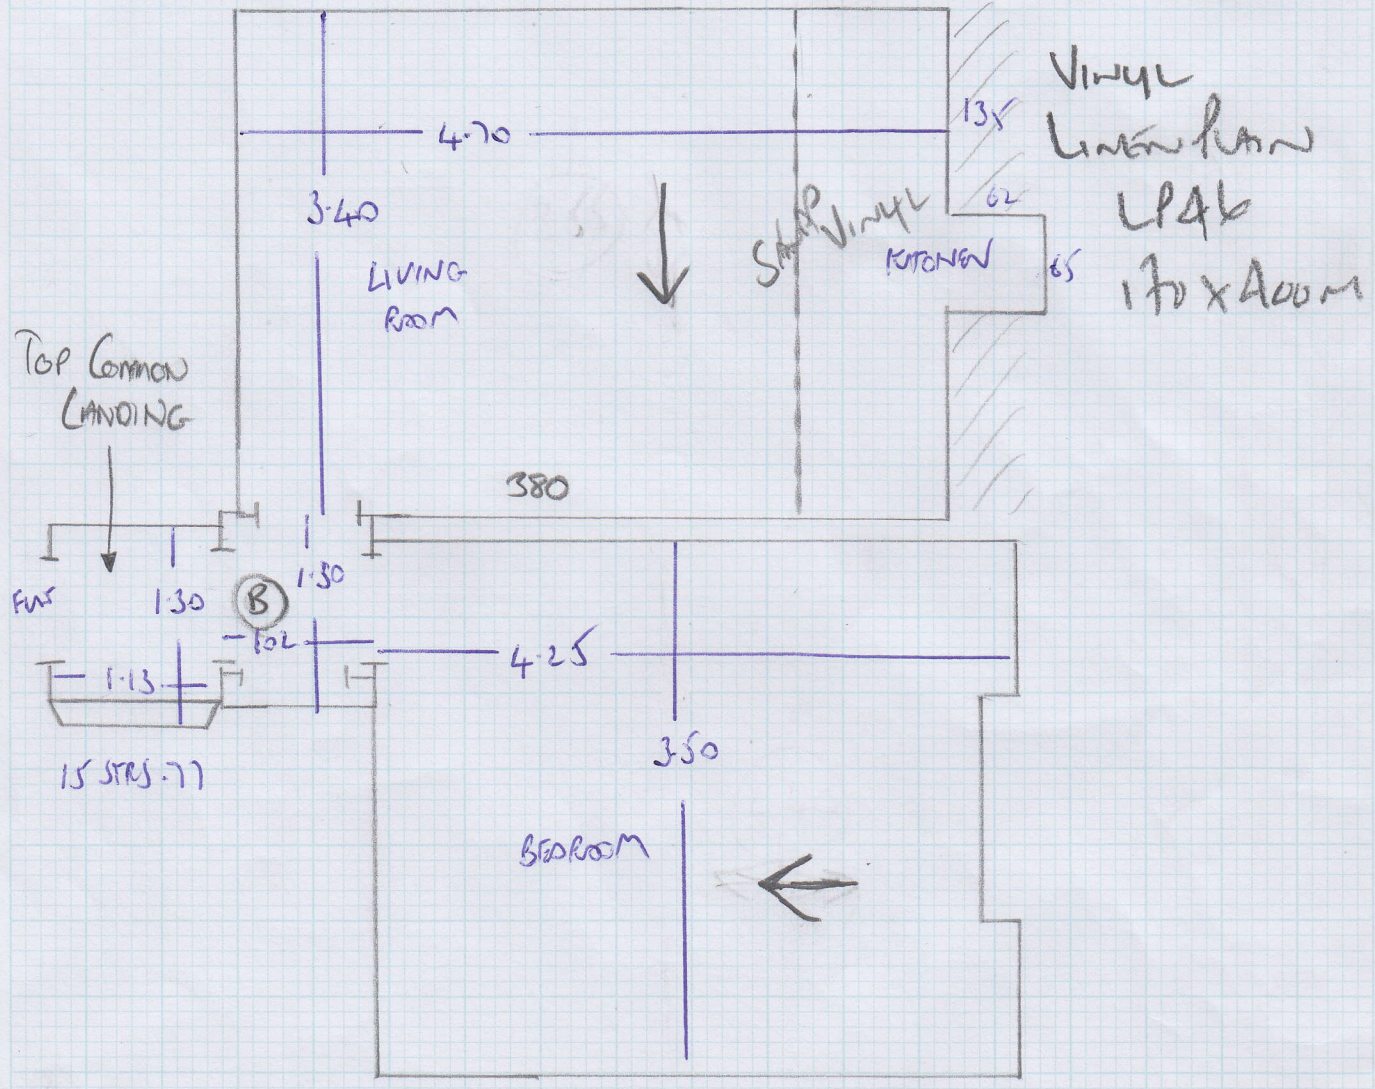

Job No: F23308
 Name: LINDMEAD LOD
 Address: 110 Ulster Rd, Newcastle SW14
 Tel: _____
 Sheet: 1 of 4

Luxe Twist
TUSCAN

- PLAN¹ 880 x 500
- PLAN² 350 x 500
- PLAN³ 440 x 500

Job No: F 23308
Name: LINDMEAD LTD
Address: Houlterham Road
Switz
Tel:
Sheet: 2 of 4

Luxe 1mst
TUSCANY

Job No: F23308
Name: GAY
Address: 110 UPPER RICHMOND RD
WEST SW14
Tel:
Sheet: 3 of 4

2ND FLOOR FIN

Job No: F23308
 Name: GAY
 Address: 110 UPPER RICHMOND RD
 WEST SW14

Tel:
 Sheet: A of 4

FIRST Floor FWT