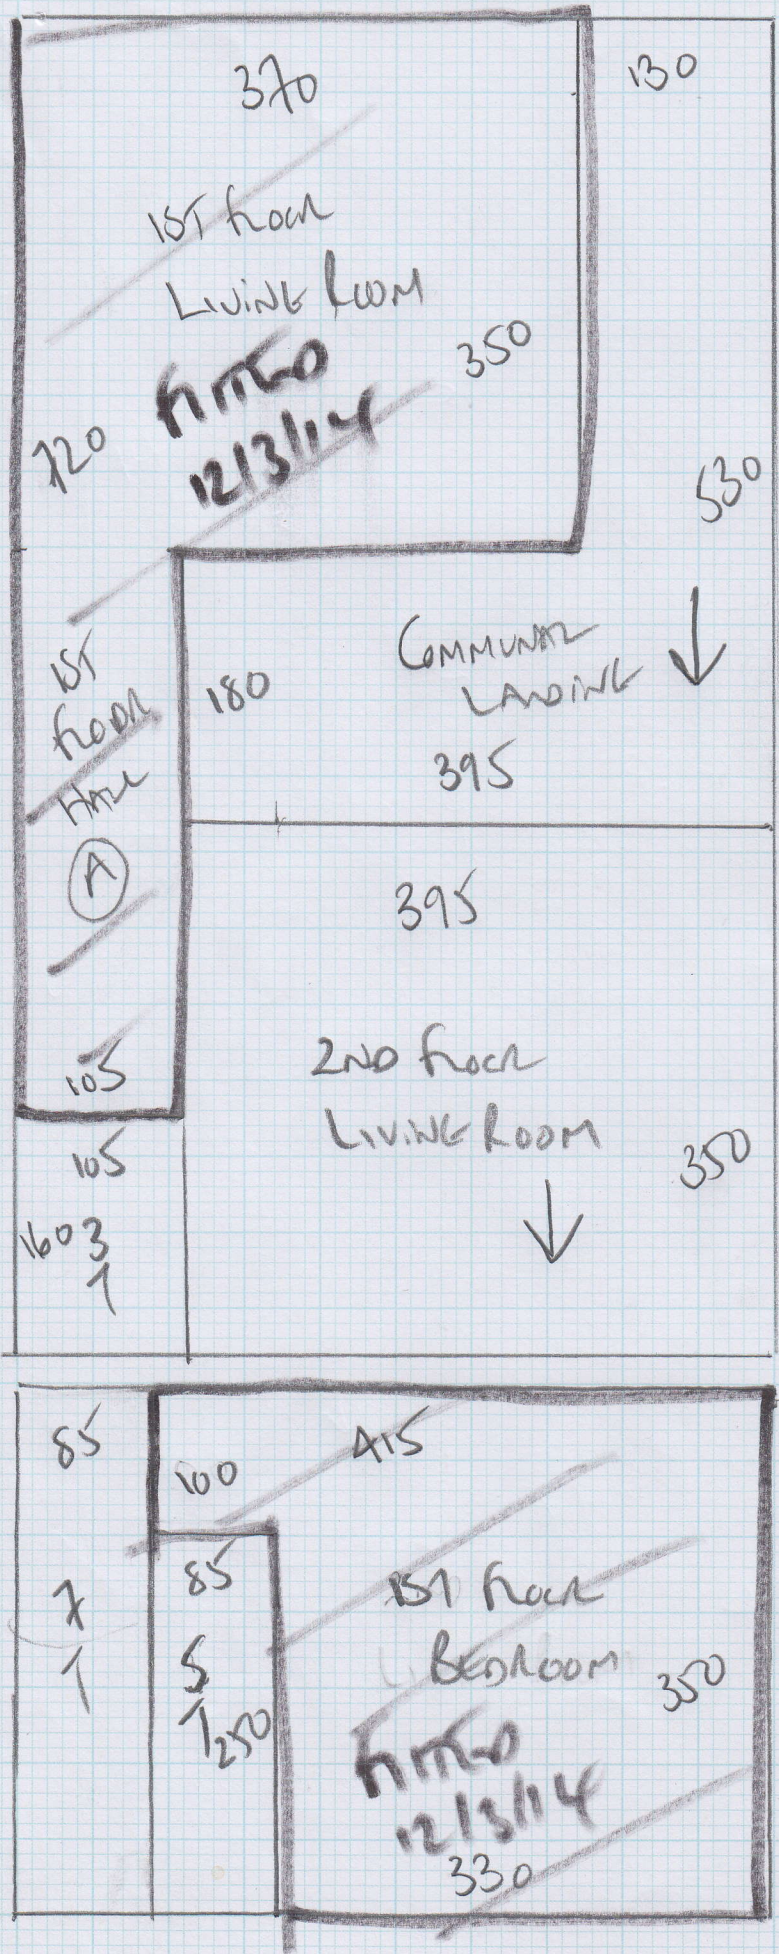

Job No: F23308
 Name: LINDMEAD LOD
 Address: 110 Ulster Rd, Newcastle SW14
 Tel: _____
 Sheet: 1 of 4

Luxe Twist
TUSCAN

- PLAN¹ 880 x 500
- PLAN² 350 x 500
- PLAN³ 440 x 500

Job No: F 23308
Name: LINDMEAD LTD
Address: Houlterham Road
Switz
Tel:
Sheet: 2 of 4

Luxe 1mst
TUSCANY

Job No: F23308
Name: GAY
Address: 110 UPPER RICHMOND RD
WEST SW14
Tel:
Sheet: 3 of 4

2ND FLOOR FIN

Job No: F23308
 Name: GAY
 Address: 110 UPPER RICHMOND RD
 WEST SW14

Tel:
 Sheet: A of 4

FIRST Floor FWT