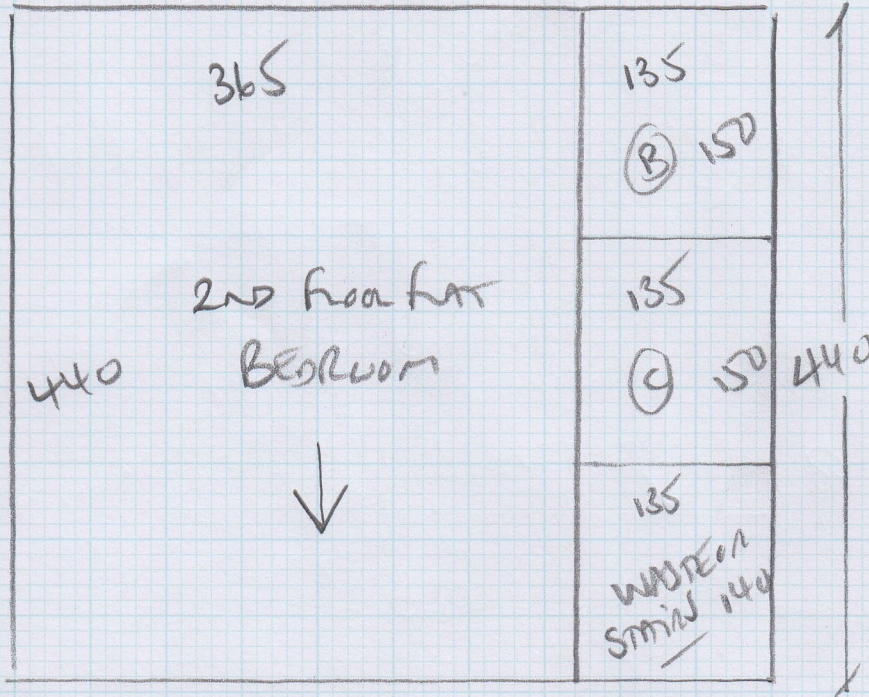

Job No: F23308
 Name: LINDMEAD LOD
 Address: 110 Ulster Rd, Newcastle SW14
 Tel: _____
 Sheet: 1 of 4

Luxe Twist
TUSCAN

- PLAN¹ 880 x 500
- PLAN² 350 x 500
- PLAN³ 440 x 500

Job No: F 23308
Name: LINDMEAD LTD
Address: Houlterham Road
Switz
Tel:
Sheet: 2 of 4

Luxe 1mst
TUSCANY

Job No: F23308
Name: GAY
Address: 110 UPPER RICHMOND RD
WEST SW14
Tel:
Sheet: 3 of 4

2ND FLOOR FIN

Job No: F23308
 Name: GAY
 Address: 110 UPPER RICHMOND RD
 WEST SW14

Tel:
 Sheet: A of 4

FIRST Floor FWT