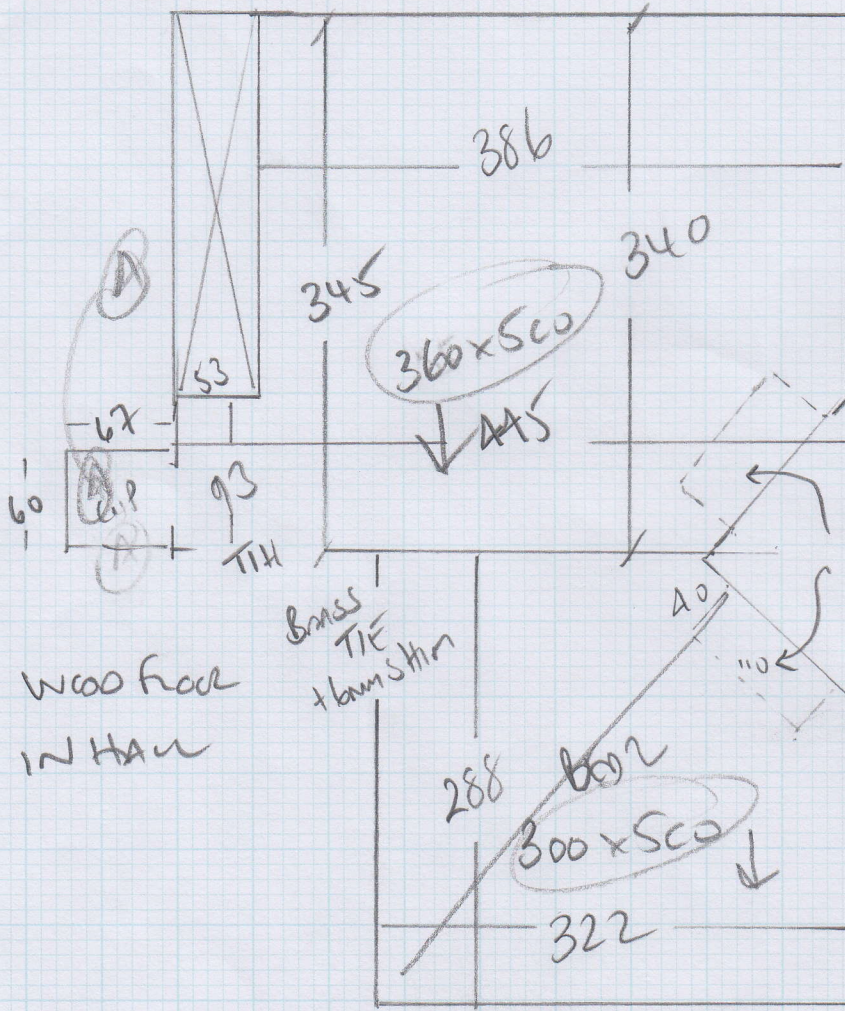

Job No: F23309
 Name: MARKS
 Address: 61 YONK MANSIONS
 PRIME OF WAVES DRIVE
 Tel: SW11 4BW
 Sheet: 1 OF 1

COVER OVER HEARMS
IN BOTH ROOMS

C117 SISAZ
 CERAM C4310
 360 x 500
 300 x 500
 600 x 500

33m²

24m²