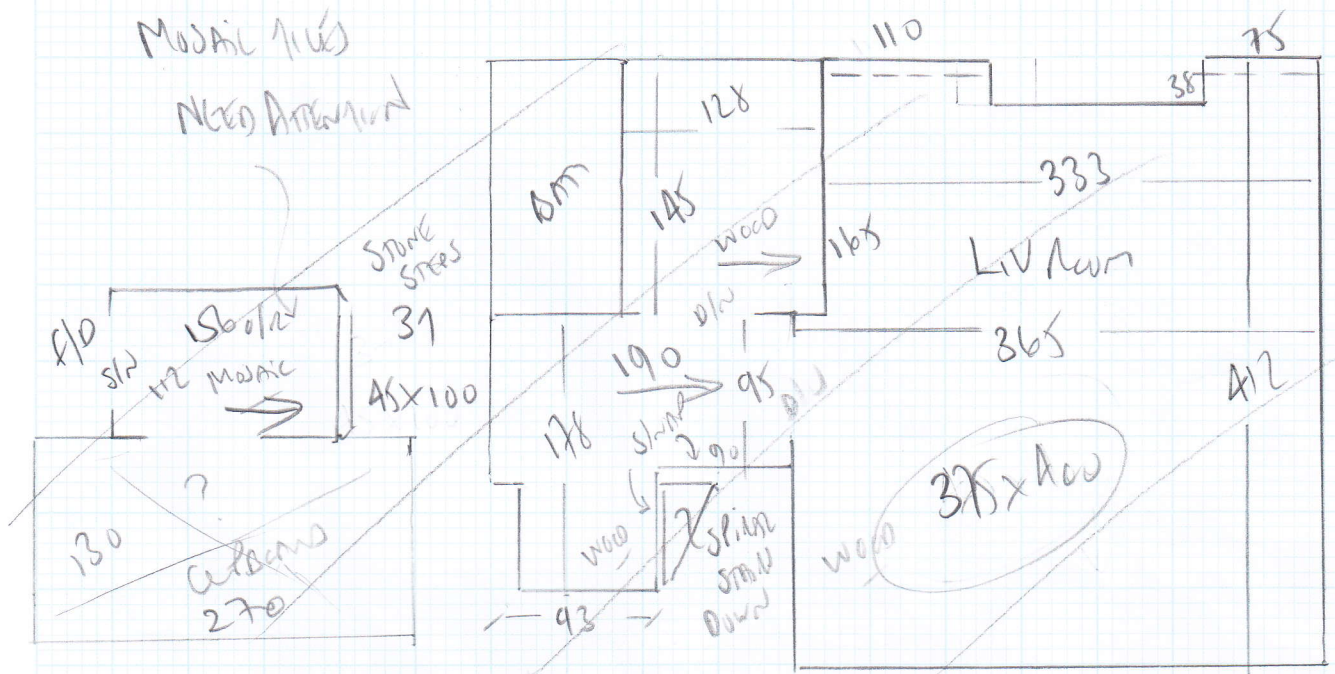

Job No: **F23315**
 Name: **ASM CAPITAL**
 Address: **FLAT 3**
27 Rosary Court
 Tel: **SW7 4NH**
 Sheet: **1 of 1**

PORTLAND ANAGASTOR 290x5m + 310x5m