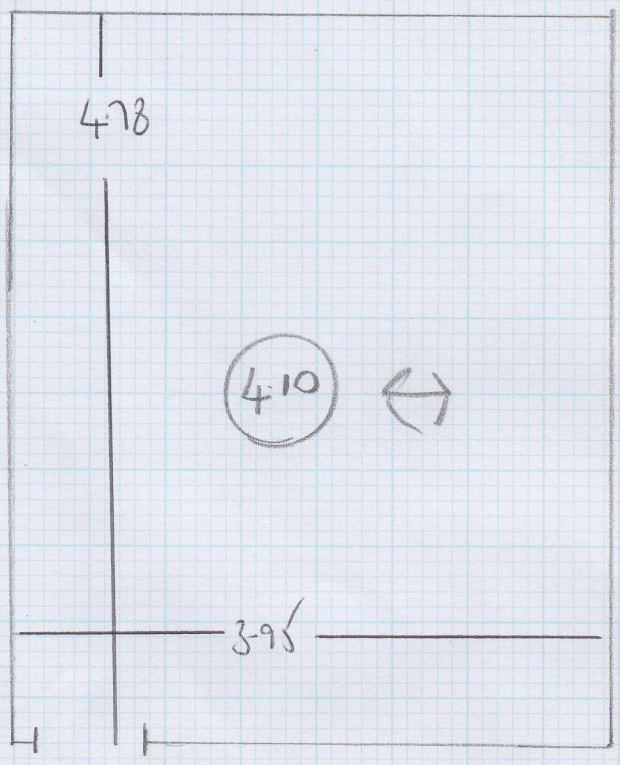

Job No: F23333
Name: PASCAL HUSER
Address: 76 DONERAILLE ST
SW6 6EP
Tel:
Sheet: 1 of 1

FIRST FLOOR

MAXIMAL VIEWER
WCL 850

410 x 500m

LANDING →