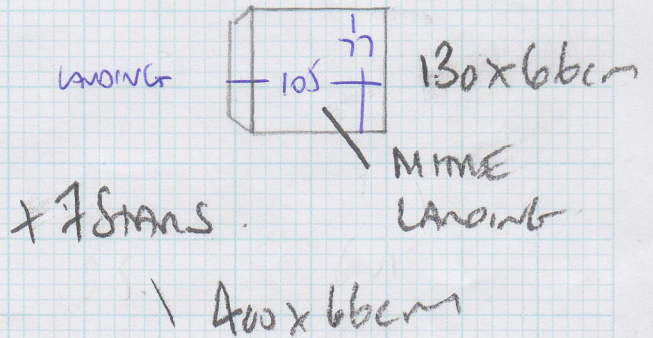

Job No: **F23338**
 Name: **SANDINO TURCOM**
 Address: **FAS 4 614 FURNAM ROAD SW6**
 Tel: _____
 Sheet: **1 of 1**

FIT LARGE BEDROOM
and HALLWAY
21/3/14

13 STAIR 74x18
 13 STAIR 77.5cm 700x66cm

FITTED
22/5/14