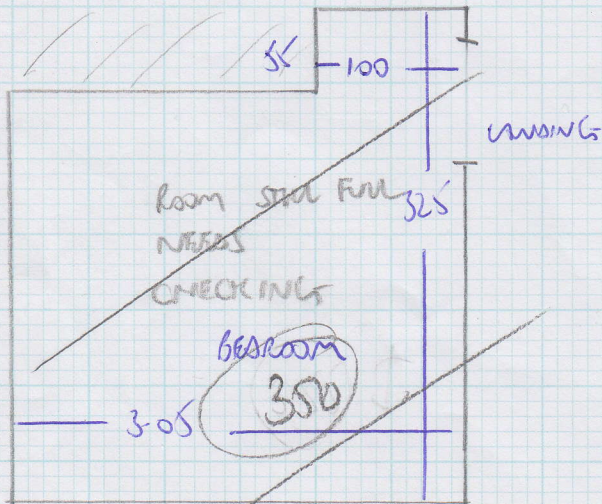

Job No: **F23338**
 Name: **SANDINO TURCOM**
 Address: **FAS 4 614 FURNAM ROAD SW6**
 Tel: _____
 Sheet: **1 of 1**

FIT LARGE BEDROOM
and HALLWAY
21/3/14

13 STAIR 74x18
 13 STAIR 77.5cm 700x66cm

FITTED
22/5/14