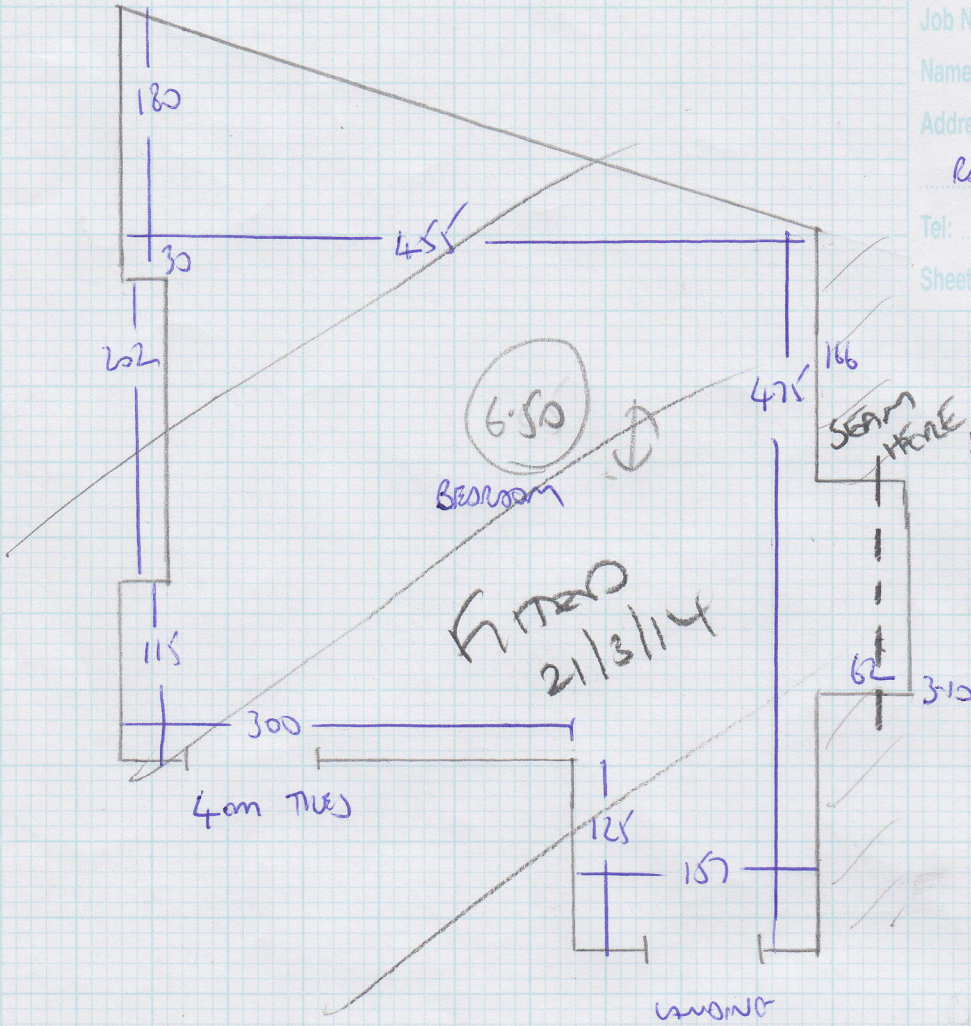

Job No: **F23338**
 Name: **SANDINO TURCOM**
 Address: **FAS 4 614 FURNAM ROAD SW6**
 Tel: _____
 Sheet: **1 of 1**

FIT LARGE BEDROOM
and HALLWAY
21/3/14

13 STAIR 74x18
 13 STAIR 77.5cm 700x66cm

FITTED
22/5/14