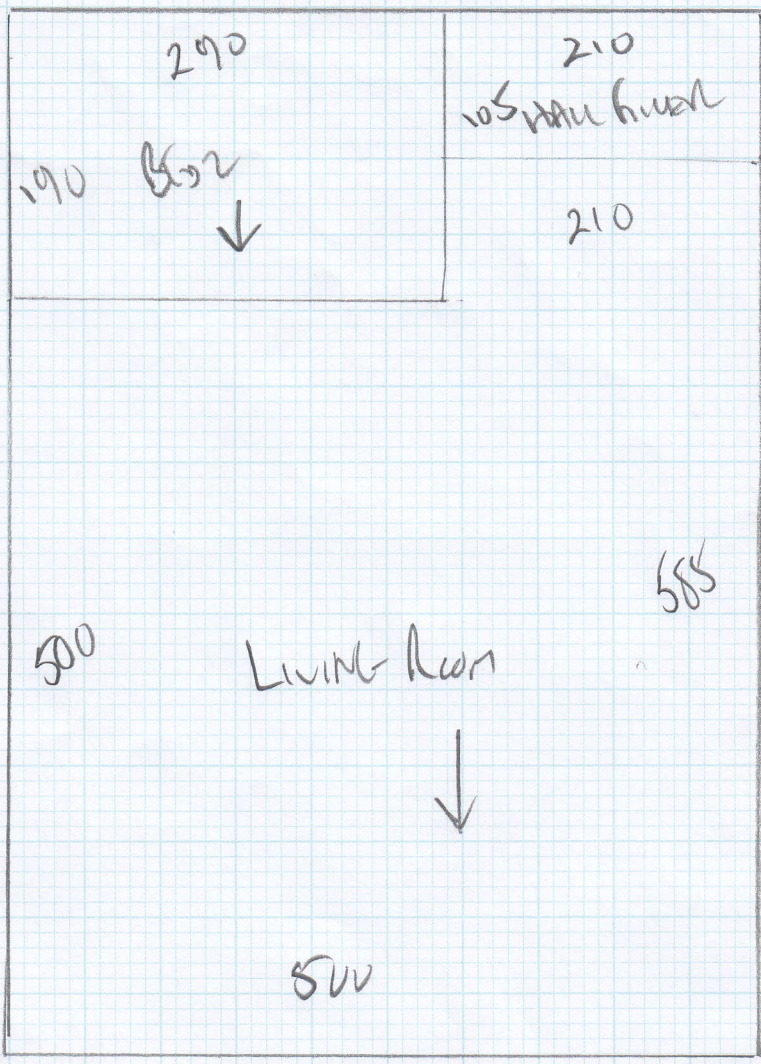

Job No: F23340

Name: Life House London

Address: 46 Kings Court North
Kings Road SW3 5EQ

Tel:

Sheet: 2 of 2

Job No: F 23340
 Name: LIFETIME LONDON
 Address: AL6 KINGSTON NORTH
 KINGS ROAD SW3 5EU
 Tel:
 Sheet: 1 of 2

690 To STREET

- PLAN 690 x 500
- BED 320 x 500
- HALL 290 x 500
- 1300 x 500

65m²