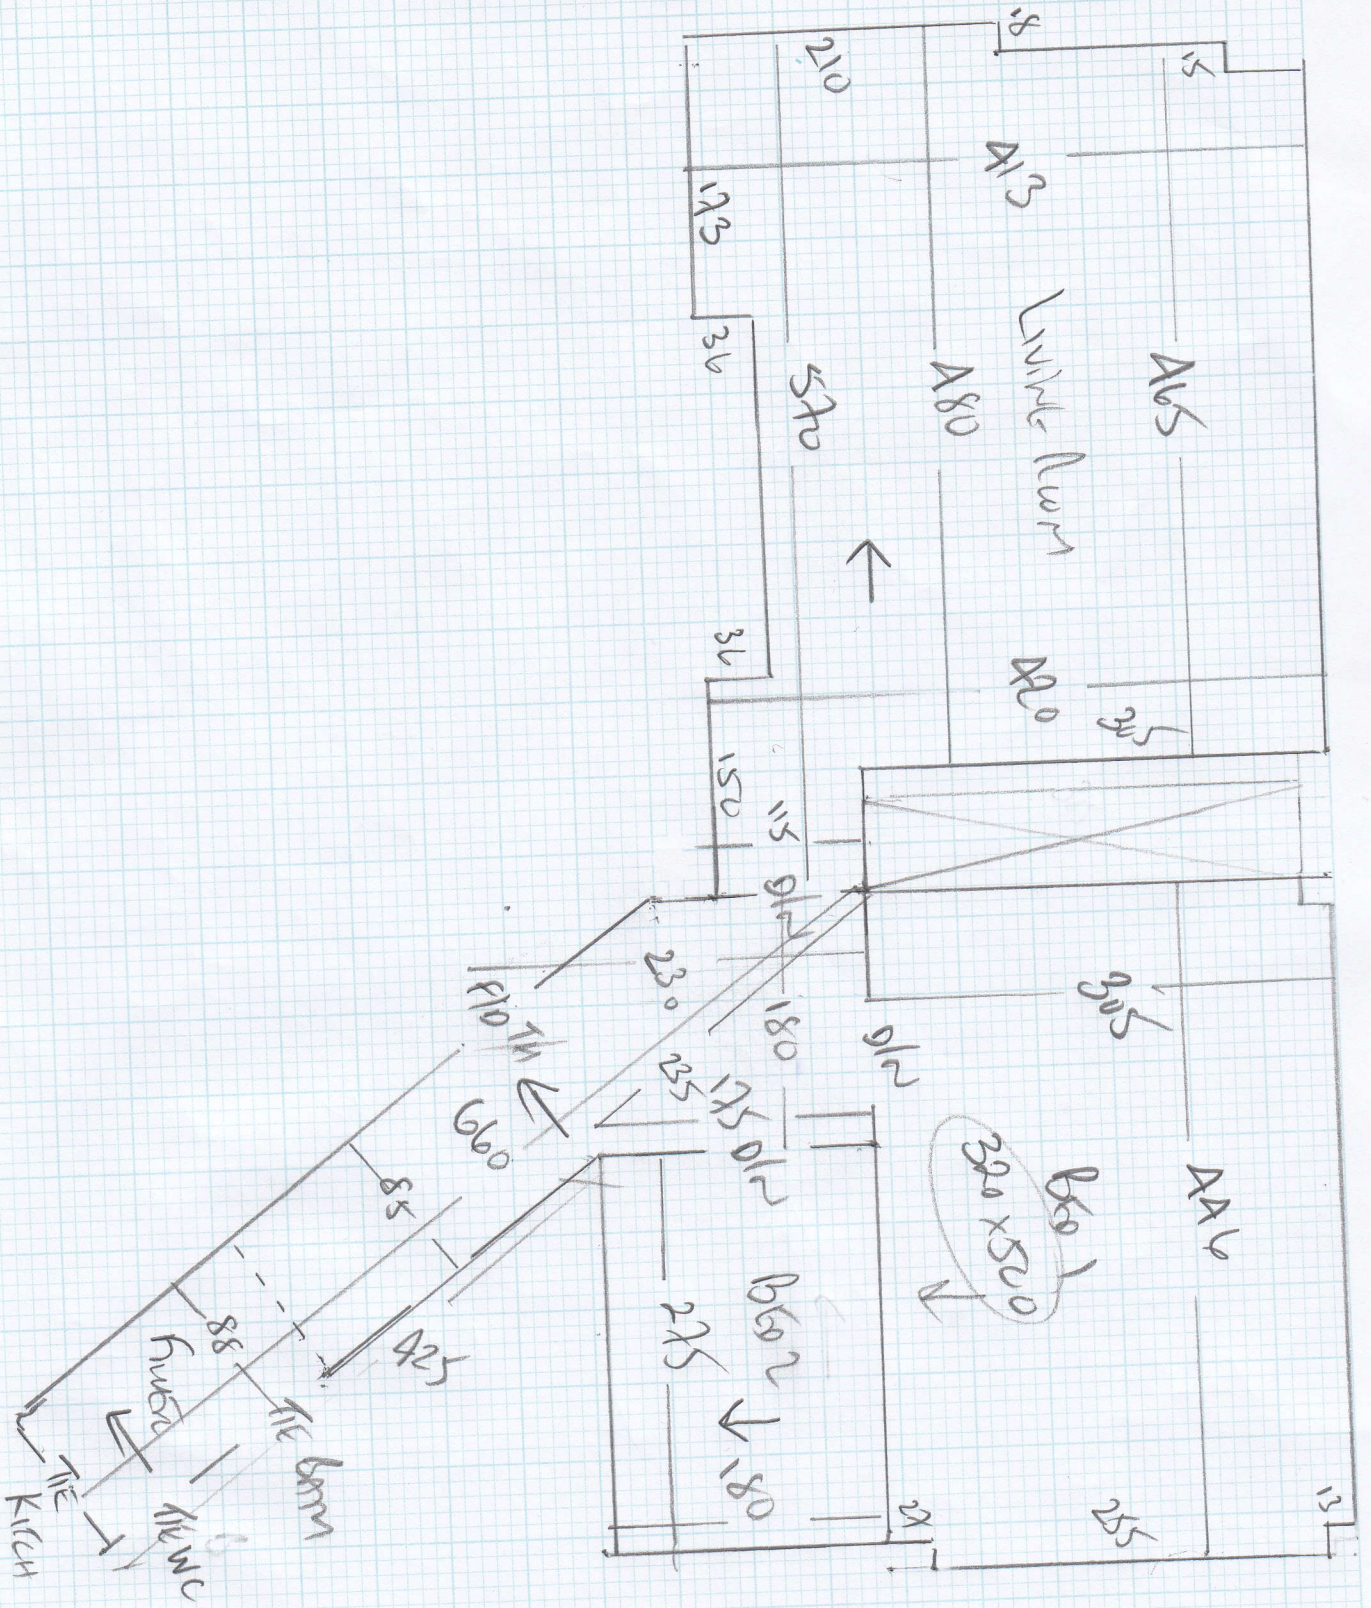

Job No: F23340

Name: Life House London

Address: 46 Kings Court North
Kings Road SW3 5EQ

Tel:

Sheet: 2 of 2

Job No: F 23340
 Name: LIFETIME LONDON
 Address: AL6 KINGSTON NORTH
 KINGS ROAD SW3 5EU
 Tel:
 Sheet: 1 of 2

690 To STREET

- PLAN 690 x 500
- BED 320 x 500
- HALL 290 x 500
- 1300 x 500

65m²