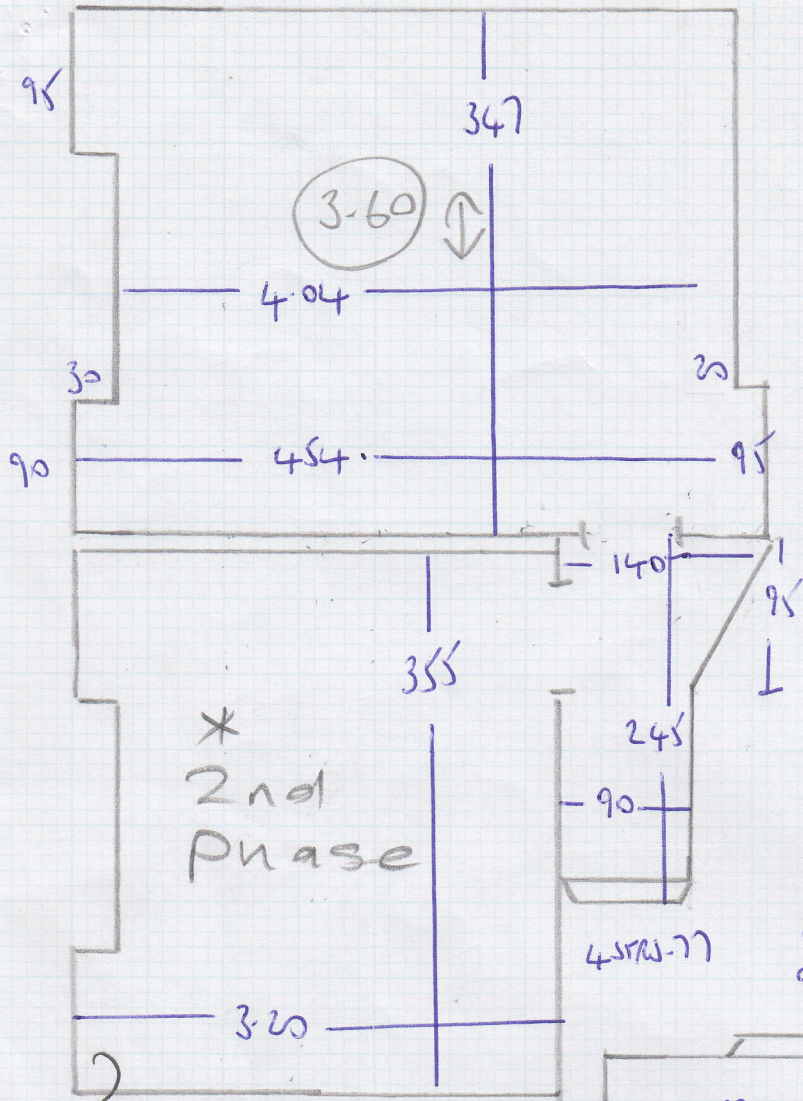

Job No: F22366
 Name: BOULSTRIDGE
 Address: 274 MUNSTER RD
 SW6 6BQ
 Tel:
 Sheet: 2 OF 2

4 STRS .77

G/F
 6m 98x45
 9 STRS .78

25/3/14
 Rest of Job
 fitted
 23/7/12