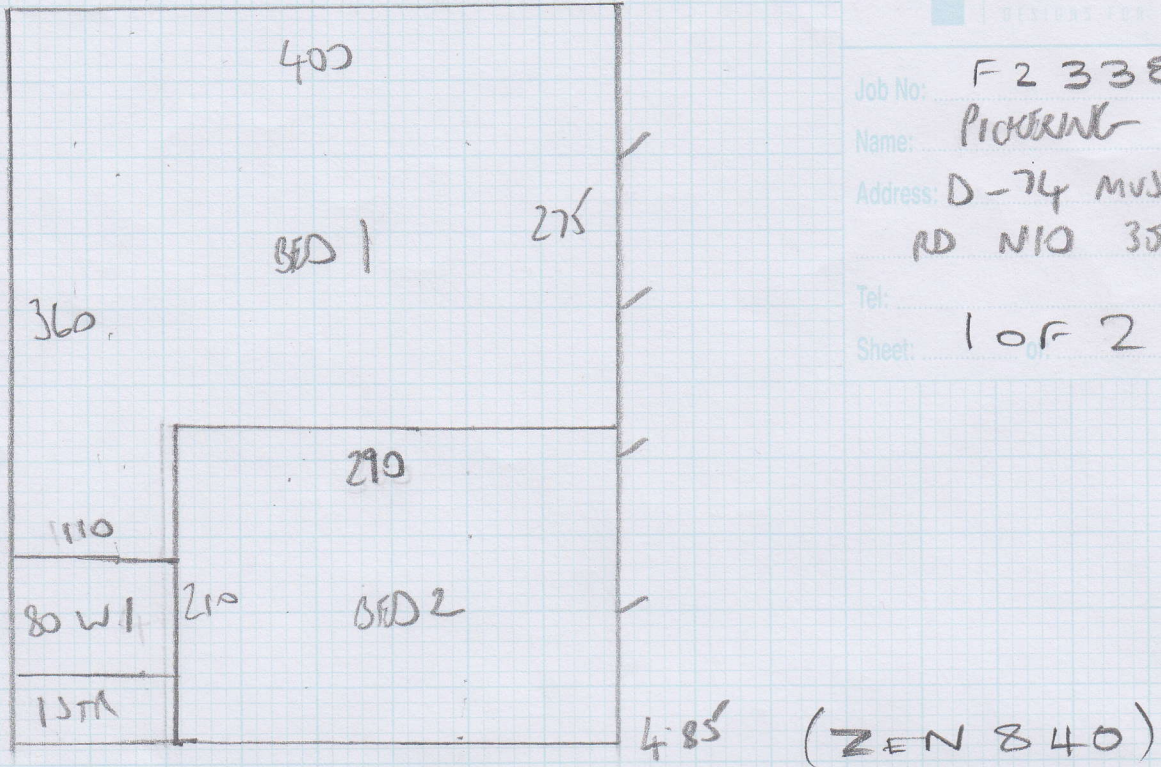

Job No: F23381
 Name: PIERRE
 Address: D-74 MULWELL HILL
 RD N10 3SR
 Tel:
 Sheet: 1 of 2

4.90 LIVING ROOM
 4.85 PLAN
 6.15 PLAN

 15.90 x 4.00
 = 63.6m²

ROLL ORDERED
 17-00 x 4MTR

Job No: F23381
 Name: PICKERING
 Address: Fwy D
 74 MUSWELL HILL RD N10
 Tel:
 Sheet: JOF2

mrcarpet
DESIGNS FOR FLOORS

301 Munster Road
Fulham
SW6 6BJ

Tel Nr: 020-7381-1989
Fax Nr: 020-7385-4006

ROLL BREAKDOWN

Job No: F23381

Customer Name: Pickering

Carpet: Zen

Colour: 840

Roll **17.00m x 4.00m**

Living Room 4.90m x 4.00m

Cutting Plan 1 4.85m x 4.00m

Cutting Plan 2 6.15m x 4.00m

=====
Total **15.90m x 4.00m**
=====

Many Thanks

John