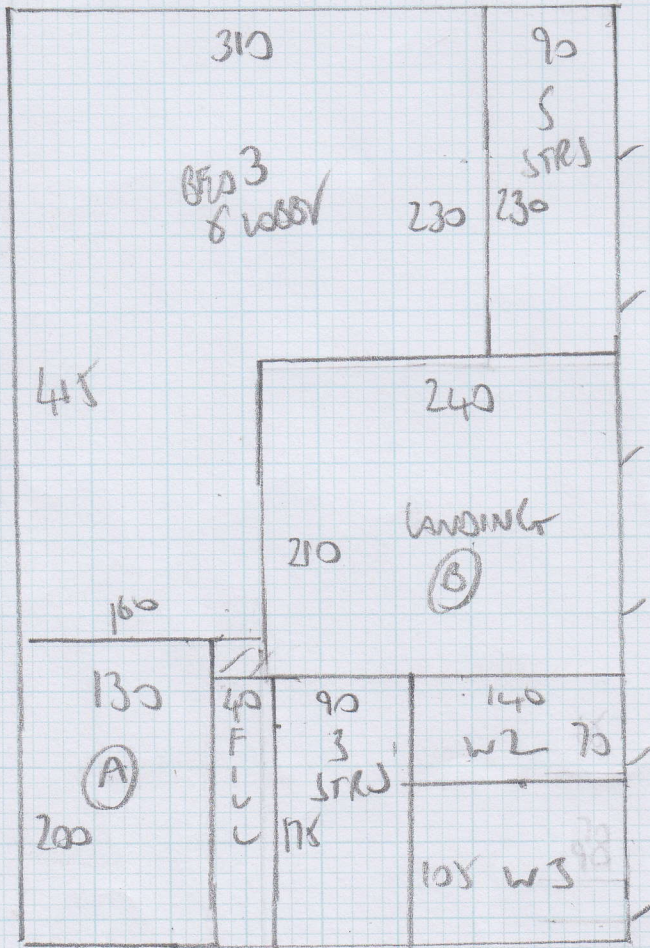

Job No: F23381
 Name: PIERRE
 Address: D-74 MULWELL HILL
 RD N10 3SR
 Tel:
 Sheet: 1 of 2

4.90 LIVING ROOM
 4.85 PLAN
 6.15 PLAN

 15.90 x 4.00
 = 63.6m²

ROLL ORDERED
 17-00 x 4MTR

Job No: F23381
 Name: PICKERING
 Address: Fwy D
 74 MUSWELL HILL RD N10
 Tel:
 Sheet: JOF2

mrcarpet
DESIGNS FOR FLOORS

301 Munster Road
Fulham
SW6 6BJ

Tel Nr: 020-7381-1989
Fax Nr: 020-7385-4006

ROLL BREAKDOWN

Job No: F23381

Customer Name: Pickering

Carpet: Zen

Colour: 840

Roll **17.00m x 4.00m**

Living Room 4.90m x 4.00m

Cutting Plan 1 4.85m x 4.00m

Cutting Plan 2 6.15m x 4.00m

=====
Total **15.90m x 4.00m**
=====

Many Thanks

John