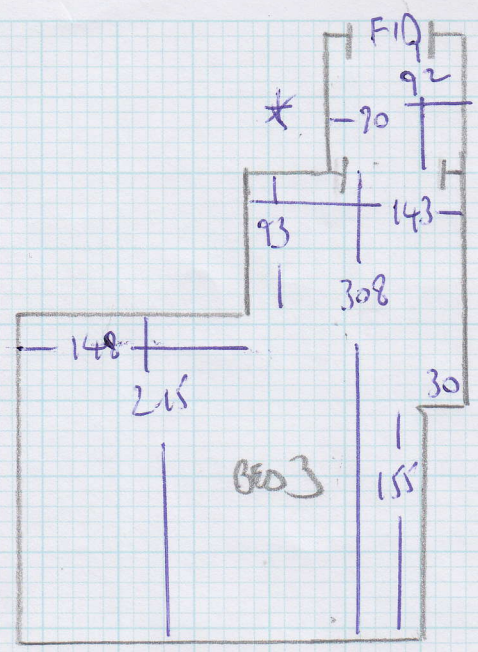

Job No: F23381
 Name: PIERRE
 Address: D-74 MULWELL HILL
 RD N10 3SR
 Tel:
 Sheet: 1 of 2

4.90 LIVING ROOM
 4.85 PLAN
 6.15 PLAN

 15.90 x 4.00
 = 63.6m²

ROLL ORDERED
 17-00 x 4MTR

Job No: F23381
 Name: PICKERING
 Address: Fwy D
 74 MUSWELL HILL RD N10
 Tel:
 Sheet: JOF2

mrcarpet
DESIGNS FOR FLOORS

301 Munster Road
Fulham
SW6 6BJ

Tel Nr: 020-7381-1989
Fax Nr: 020-7385-4006

ROLL BREAKDOWN

Job No: F23381

Customer Name: Pickering

Carpet: Zen

Colour: 840

Roll **17.00m x 4.00m**

Living Room 4.90m x 4.00m

Cutting Plan 1 4.85m x 4.00m

Cutting Plan 2 6.15m x 4.00m

=====
Total **15.90m x 4.00m**
=====

Many Thanks

John