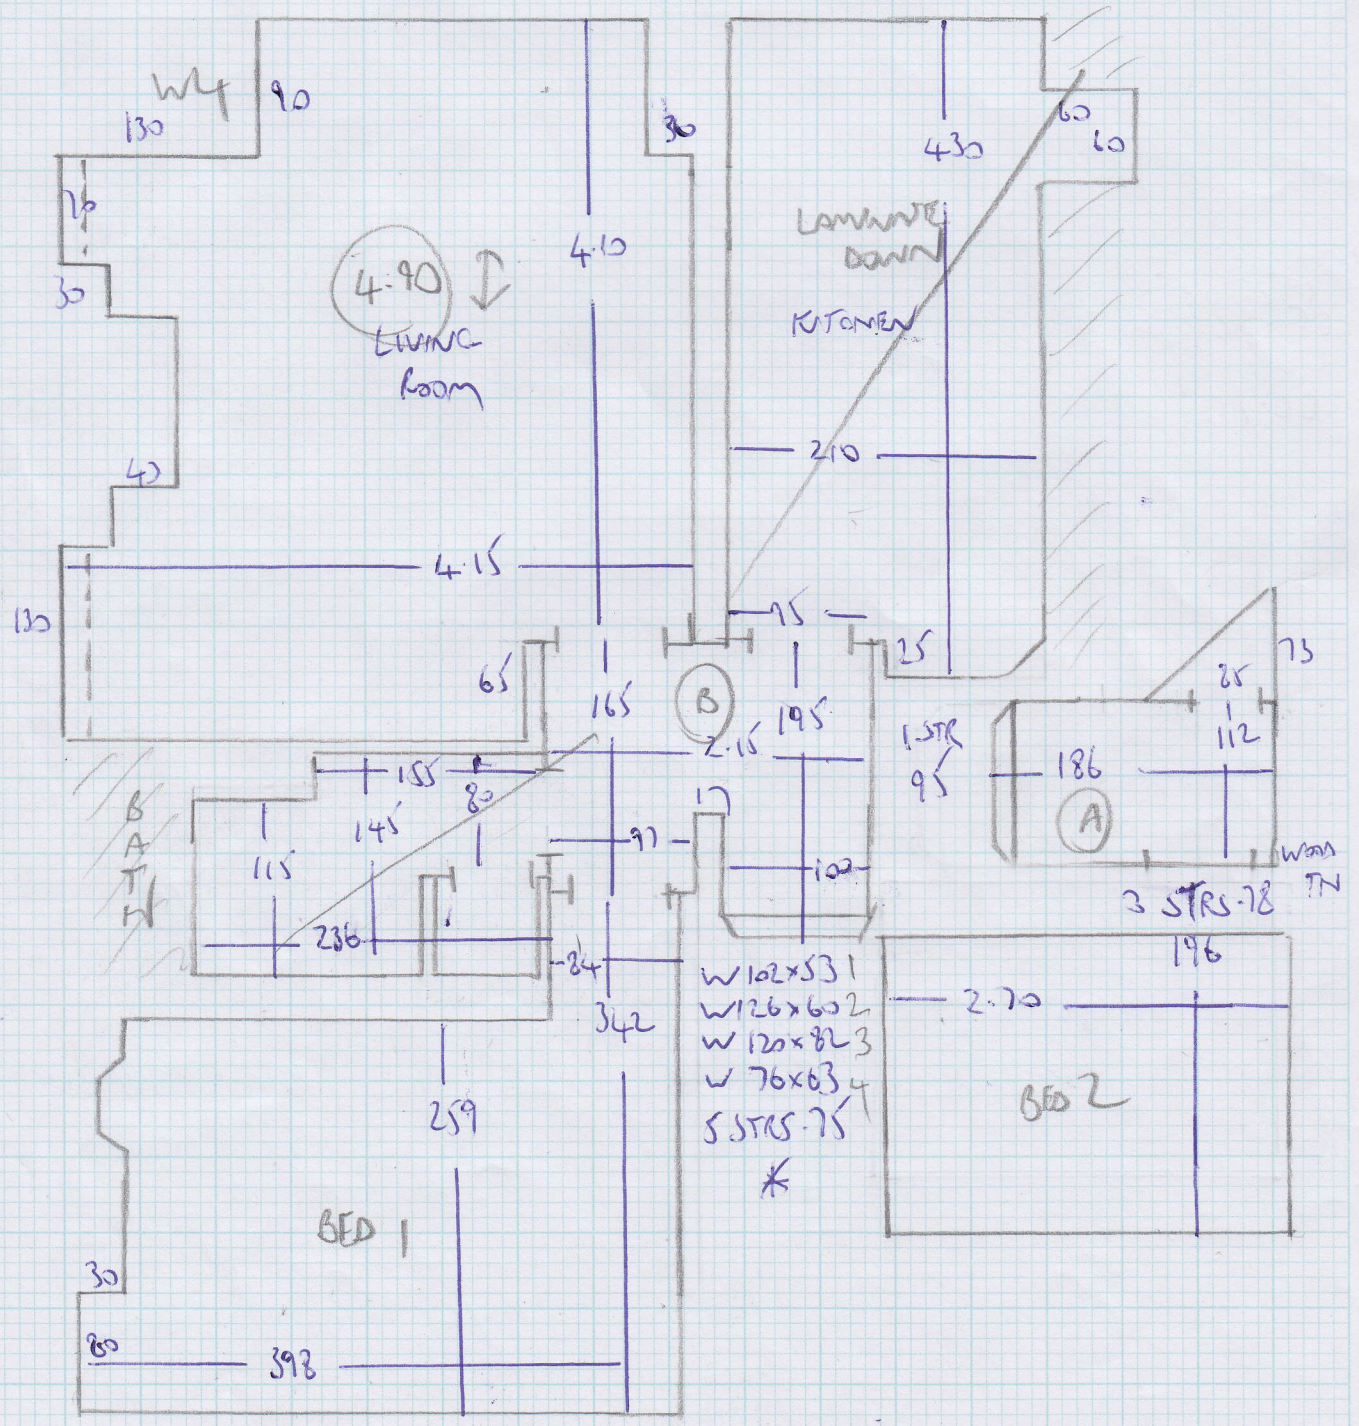

Job No: F23381
 Name: PIERRE
 Address: D-74 MULWELL HILL
 RD N10 3SR
 Tel:
 Sheet: 1 of 2

4.90 LIVING ROOM
 4.85 PLAN
 6.15 PLAN

 15.90 x 4.00
 = 63.6m²

ROLL ORDERED
 17-00 x 4MTR

Job No: F23381
 Name: PICKERING
 Address: Fwy D
 74 MUSWELL HILL RD N10
 Tel:
 Sheet: JOF2

mrcarpet
DESIGNS FOR FLOORS

301 Munster Road
Fulham
SW6 6BJ

Tel Nr: 020-7381-1989
Fax Nr: 020-7385-4006

ROLL BREAKDOWN

Job No: F23381

Customer Name: Pickering

Carpet: Zen

Colour: 840

Roll **17.00m x 4.00m**

Living Room 4.90m x 4.00m

Cutting Plan 1 4.85m x 4.00m

Cutting Plan 2 6.15m x 4.00m

=====
Total **15.90m x 4.00m**
=====

Many Thanks

John