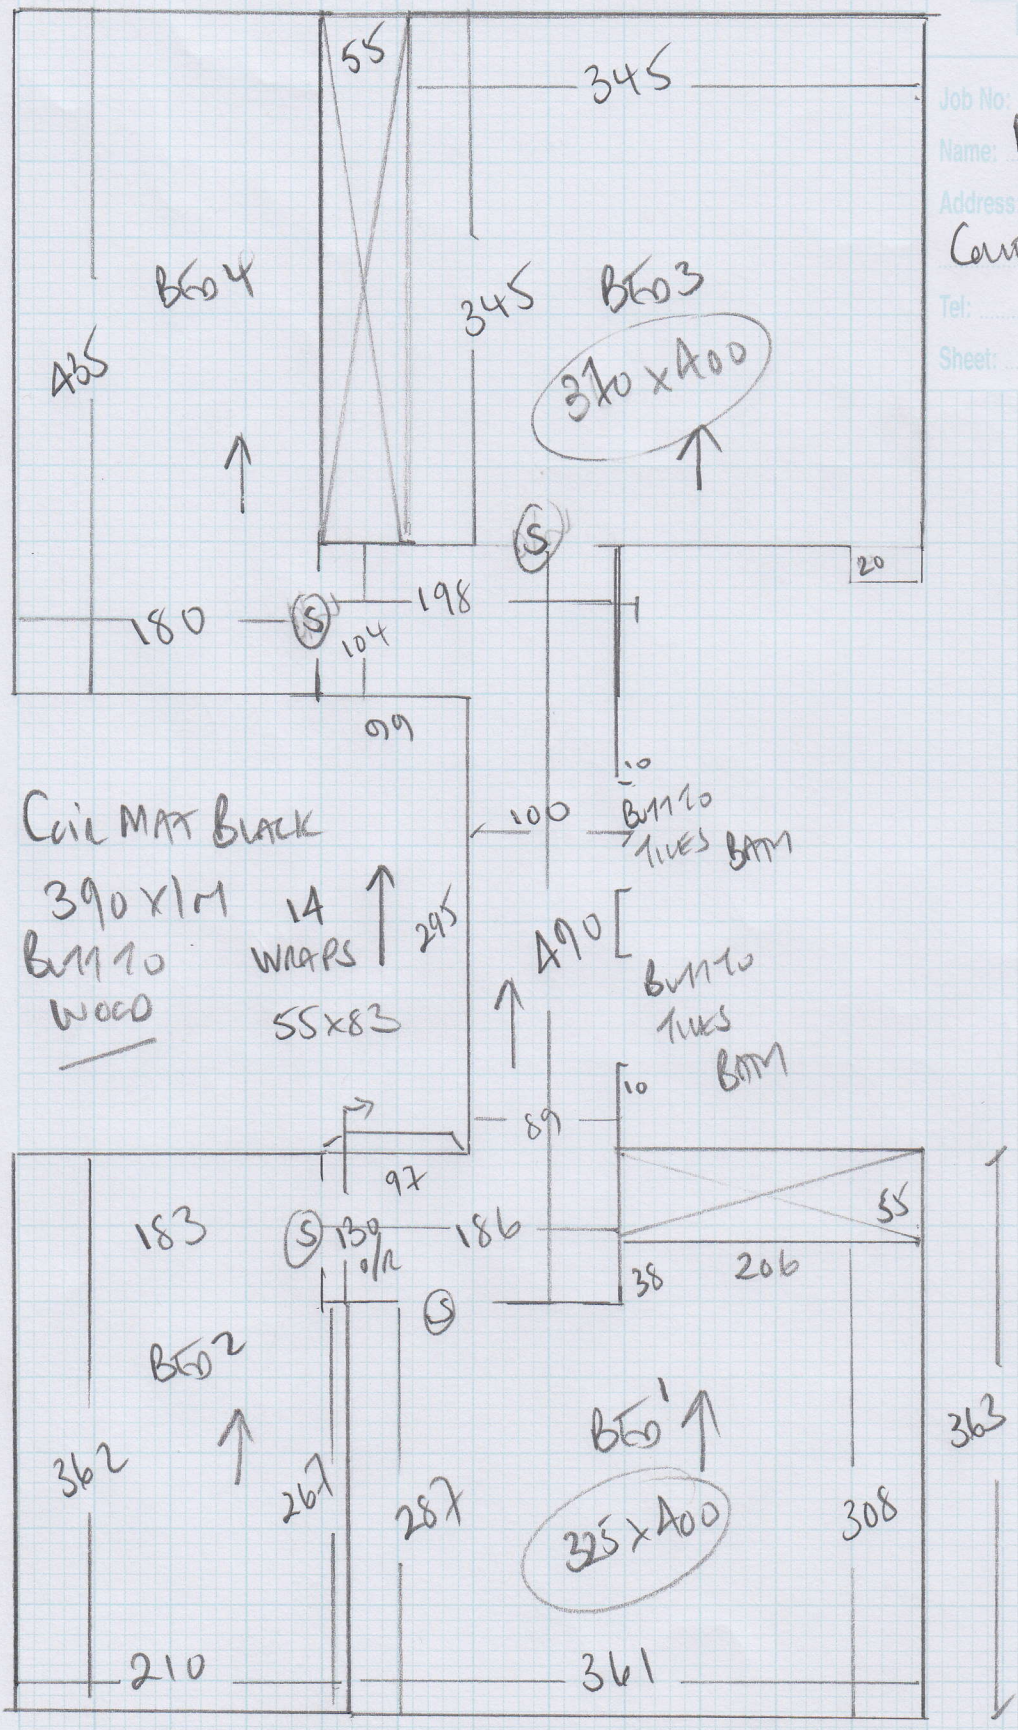

Job No: F23382
 Name: **Die Buren**
 Address: 50 Great Blomfield
 Cowley Road SE21 7HP
 Tel:
 Sheet: 1 of 2

HAVANA
 COLOR HAVOS

RAW	885	x	400
BED 1	325	x	400
BED 3	370	x	400
	<u>1580</u>	x	400

63.2m

{ WENTWORTH
 NIGHTSUITE }

Job No: F23382
 Name: DLC BUILDERS
 Address: 50 GREAT BLOWMERE
 COURSE ROAD SE21 7HP
 Tel: _____
 Sheet: 2 of 2

LADDEN REQUIRED TO FIT WRAP STAIRS
 SOLID WOOD TREADS 3CM DEPTH PIN AS REAR OF TREAD STAIR BENCHING
 COMDEX + TAKE WRAPS + STAIRS FIX BENCHING / LABOUR INTENSIVE!!