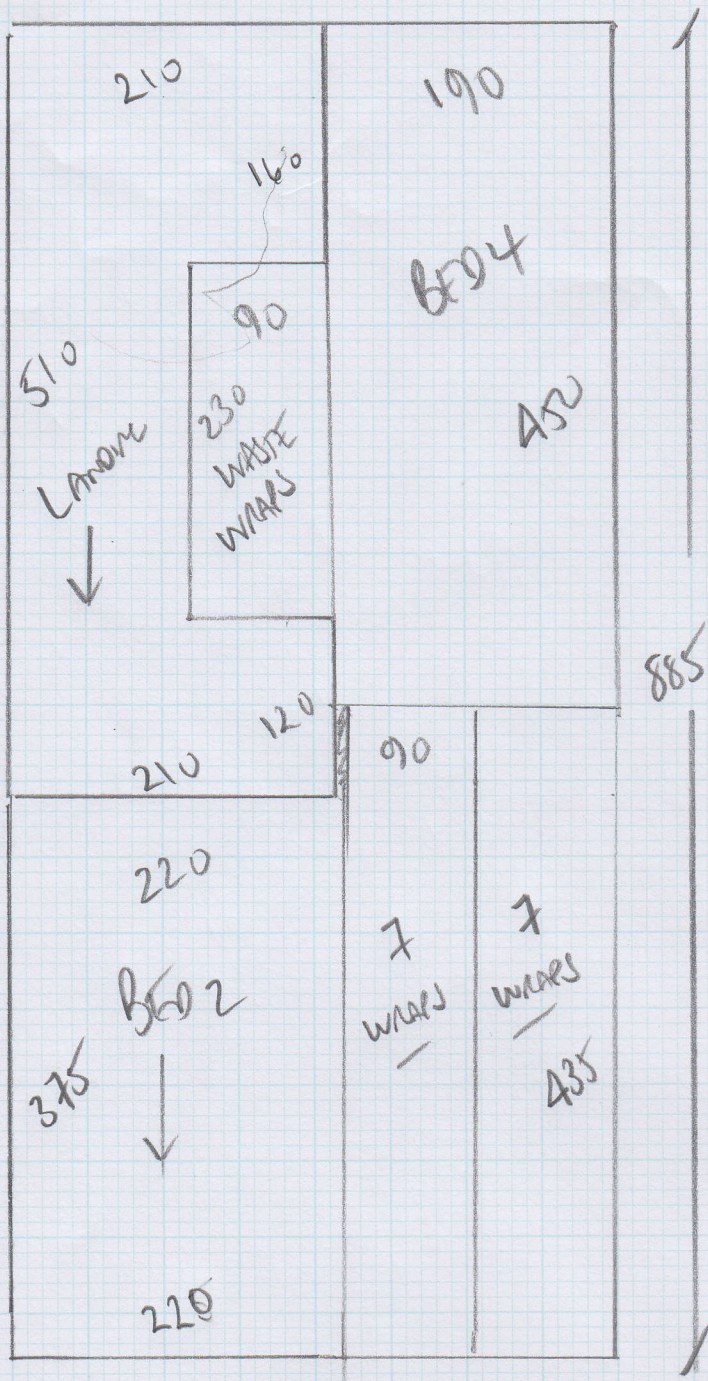

Job No: F23382
 Name: **Die Buren**
 Address: 50 Great Blomfield
 Cowley Road SE21 7HP
 Tel:
 Sheet: 1 of 2

HAVANA
 COLOR HAVOS

RAW	885	x	400
BED 1	325	x	400
BED 3	370	x	400
	<u>1580</u>	x	400

63.2m

{ WENTWORTH
 NIGHTSUITE }

Job No: F23382
 Name: DLC BUILDERS
 Address: 50 GREAT BLOWMERE
 COURSE ROAD SE21 7HP
 Tel: _____
 Sheet: 2 of 2

LADDEN REQUIRED TO FIT WRAP STAIRS
 SOLID WOOD TREADS 3CM DEPTH PIN AS REAR OF TREAD STAIR BENCHING
 COMDEX + TAKE WRAPS + STAIRS FIX BENCHING / LABOUR INTENSIVE!!