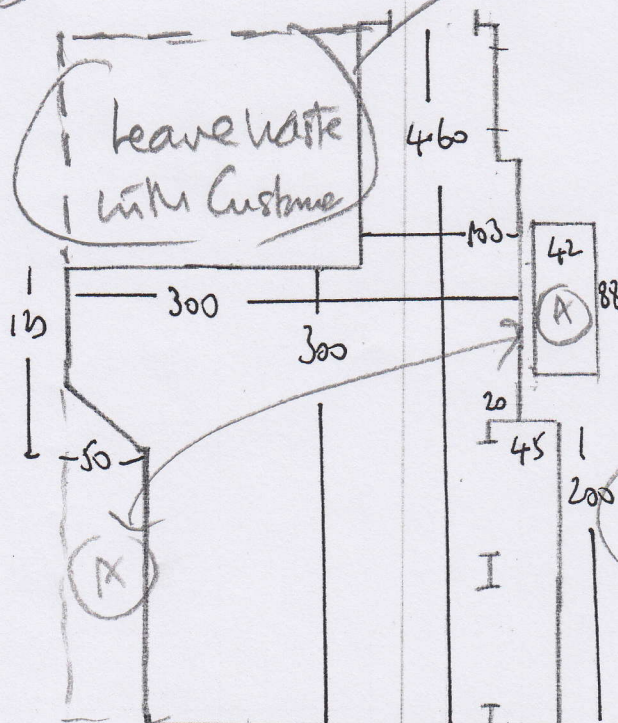

FIRST FLOOR

F 23383.

STEWARTSON

48 MCGELOW ROAD

SW8 3PF

1 of 1

leave Large off  
Cut on Site.  
with Customer.

675.55

635.00

3-40 x 5m.