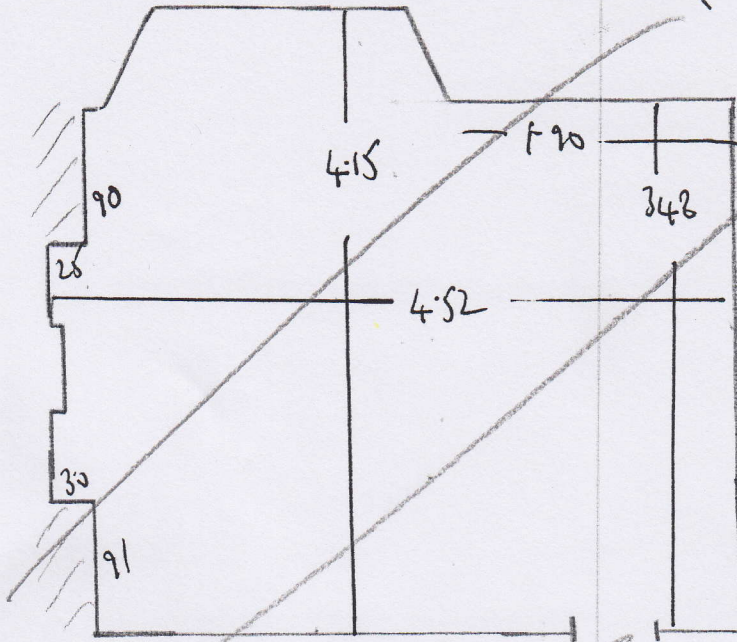

FIRST FLOOR

F 23383.

STEWARTSON

48 MCGELOW ROAD

SW8 3PF

1 of 1

leave Large off  
Cut on Site.  
with Customer.

675.55

635.00

3-40 x 5m.