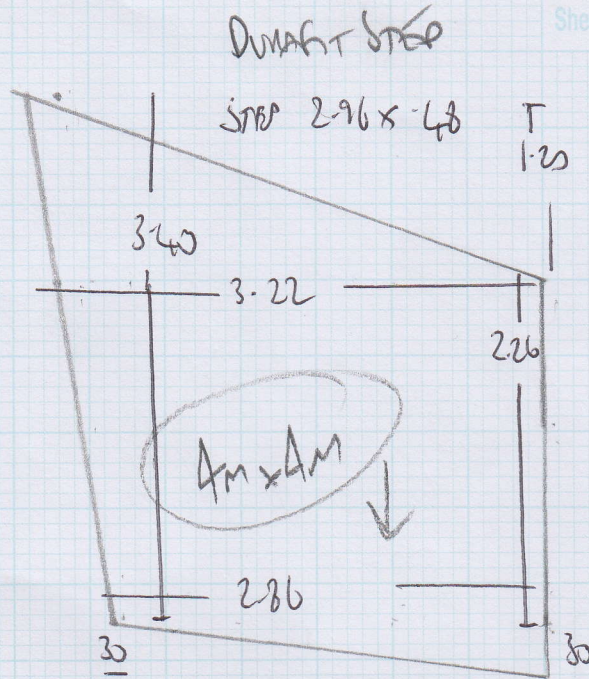

Job No: F23386
Name: SWAROZ
Address: 17A TREASURES ST
W11 4BL
Tel:
Sheet: 1 of 1

LUNWORTH LW22 400M x 400M
FIT ON SYSTEM 10 RUBBER UNDERLAY

DURAFIT 6mm RUBBER ON 2 STEPS ONLY