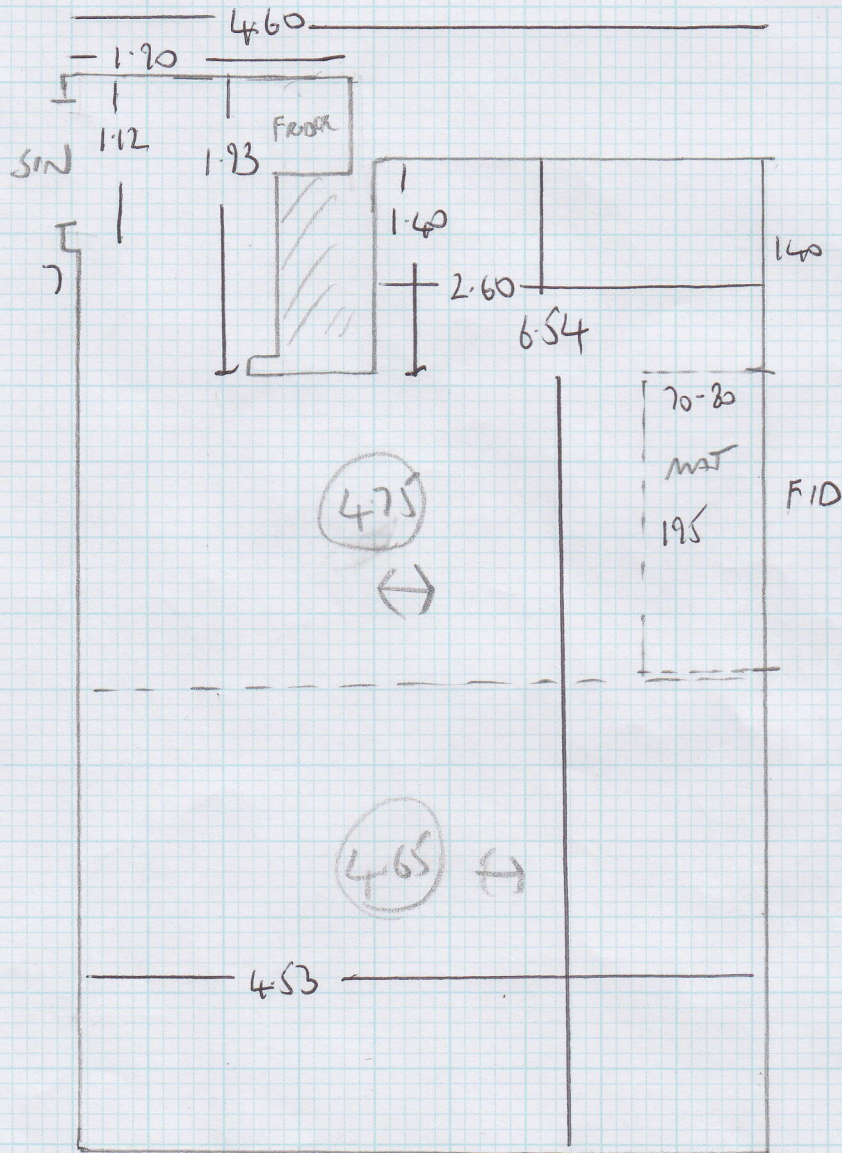

Zen - 840

Job No: F23387
Name: ARMSTRONG KEYWORD
Address: MARLIN & CO
BATTERSEA REACH SW18 1TS
Tel: 1062
Sheet: of:

$$\begin{array}{r} 4.75 \\ 4.65 \\ \hline 2.20 \\ 11.60 \times 4.00 = 46.4m^2 \end{array}$$

mrcarpet
DESIGNS FOR FLOORS

301 Munster Road
Fulham
SW6 6BJ

Tel Nr: 020-7381-1989
Fax Nr: 020-7385-4006

ROLL BREAKDOWN

Job No: F23387
Customer Name: Armstrong Keyworth
Carpet: Zen
Colour: 840

Roll 11.60m x 4.00m

Part Sales Office 4.75m x 4.00m
Part Sales Office 4.65m x 4.00m
Meeting Room 2.20m x 4.00m

=====
Total 11.60m x 4.00m
=====

Many Thanks

Jack