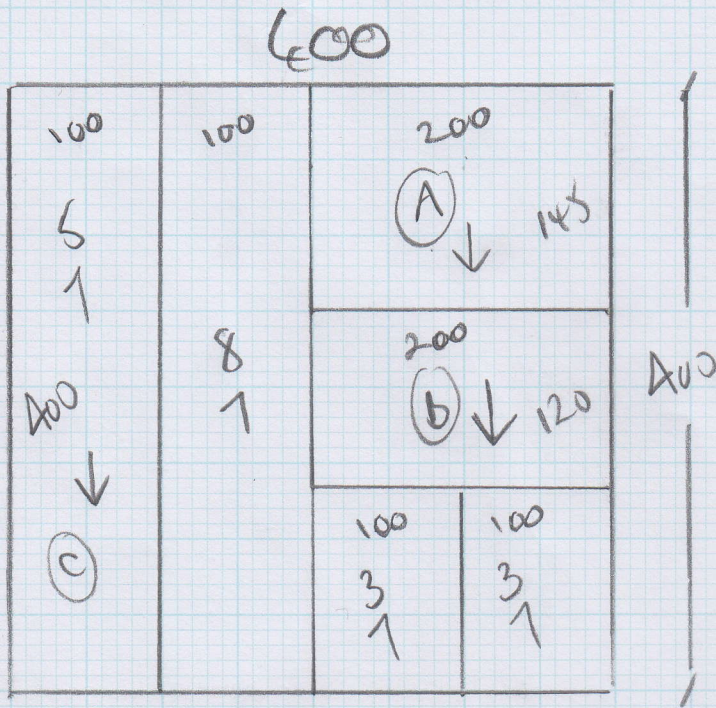

Job No: F23388  
 Name: ARMSTRONG KEYWORTH  
 Address: FLAT 3,  
 14 ANDERSON CRESCENT, WILK

Tel: 1 of 4  
 Sheet:

FAUX SILK

- FAU027

Cur Plans =  $680 \times 500$

Master Bed =  $365 \times 800$

Reception =  $780 \times 500$

Bed =  $590 \times 800$

2415  $\times 500$

Job No: F23388  
 Name: ARMSTRONG KEKWAM  
 Address: Box 3  
 14 Addison Crescent  
 Tel: WIL 832  
 Sheet: 2 of 4

CHICAGO  
~~-STEEL CH 706~~

400 x 400

16m<sup>2</sup>