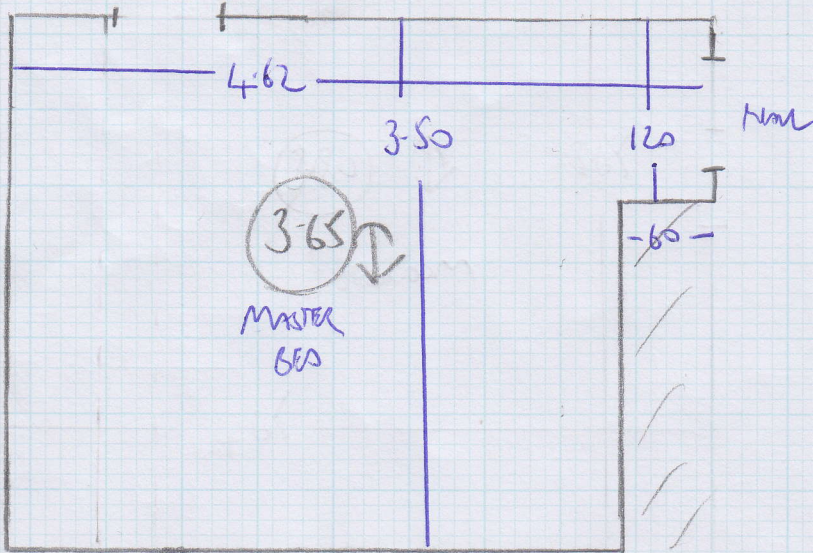

Job No: F23388  
 Name: ARMSTRONG KEYWORTH  
 Address: FLAT 3,  
 14 ANDERSON CRESCENT, WILK

Tel: 1 of 4  
 Sheet:

FAUX SILK

- FAU027

Cur Plans =  $680 \times 500$

Master Bed =  $365 \times 800$

Reception =  $780 \times 500$

Bed =  $590 \times 800$

2415  $\times 500$

Job No: F23388  
 Name: ARMSTRONG KEKWAM  
 Address: Box 3  
 14 Addison Crescent  
 Tel: WIL 832  
 Sheet: 2 of 4

CHICAGO  
~~-STEEL CH 706~~

400 x 400

16m<sup>2</sup>

Job No: F23388  
 Name: ARMSTRONG KEYWORTH  
 Address: FWS 3  
 14 ADDISON CRESCENT WY4  
 Tel:  
 She: 3 of 4

T/E  
BATHROOM

mrcarpets  
DESIGNS & INSTALLATIONS

Job No: F23388  
 Name: ARMSTRONG KEYWORTH  
 Address: PWS 3  
 14 ADDISON CRESCENT W/L  
 Tel:  
 Sheet: 4 of 4