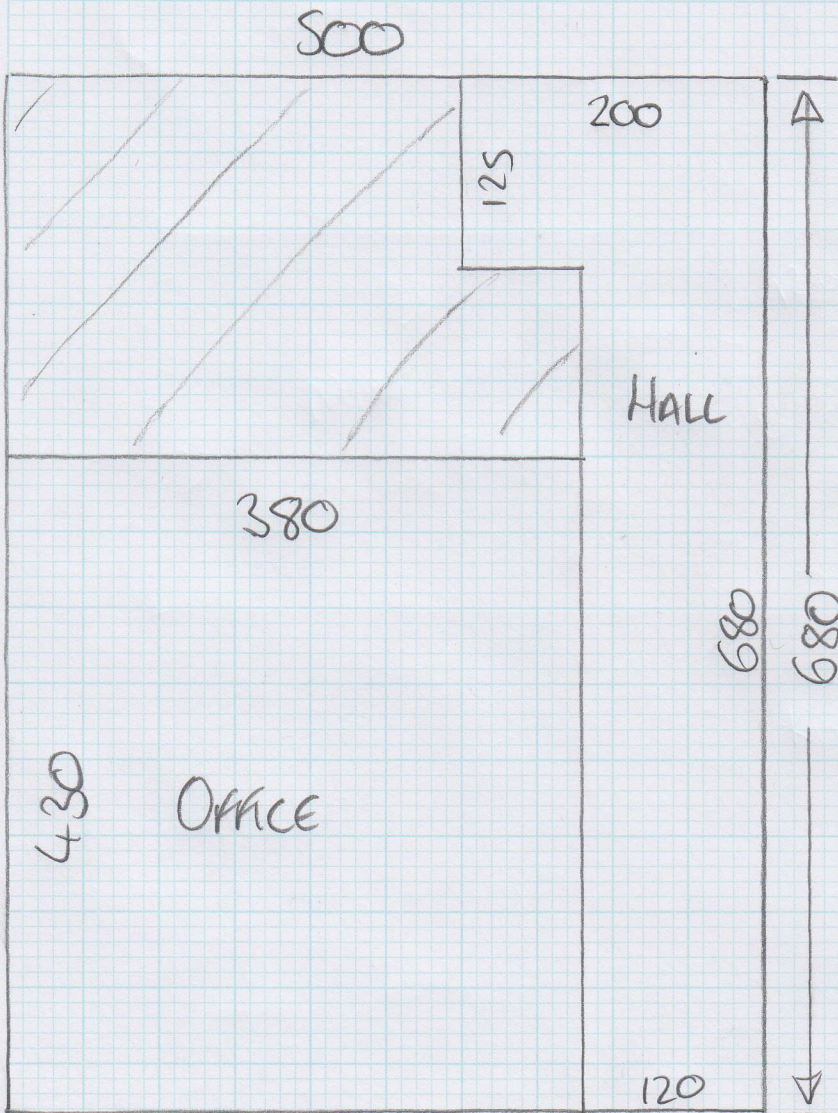

Job No: F23388  
 Name: ARMSTRONG KEYWORTH  
 Address: FLAT 3,  
 14 ANDERSON CRESCENT, WILK

Tel: 1 of 4  
 Sheet:

FAUX SILK

- FAU027

Cur Plans =  $680 \times 500$

Master Bed =  $365 \times 800$

Reception =  $780 \times 500$

Bed =  $590 \times 800$

2415  $\times 500$

Job No: F23388  
 Name: ARMSTRONG KEKWAM  
 Address: Box 3  
 14 Addison Crescent  
 Tel: WIL 832  
 Sheet: 2 of 4

CHICAGO  
~~-STEEL CH 706~~

400 x 400

16m<sup>2</sup>

Job No: F23388  
 Name: ARMSTRONG KEYWORTH  
 Address: FWS 3  
 14 ADDISON CRESCENT WY4  
 Tel:  
 She: 3 of 4

T/E  
BATHROOM

mrcarpets  
DESIGNS & INSTALLATIONS

Job No: F23388  
 Name: ARMSTRONG KEYWORTH  
 Address: PWS 3  
 14 ADDISON CRESCENT W/L  
 Tel:  
 Sheet: 4 of 4

HALL