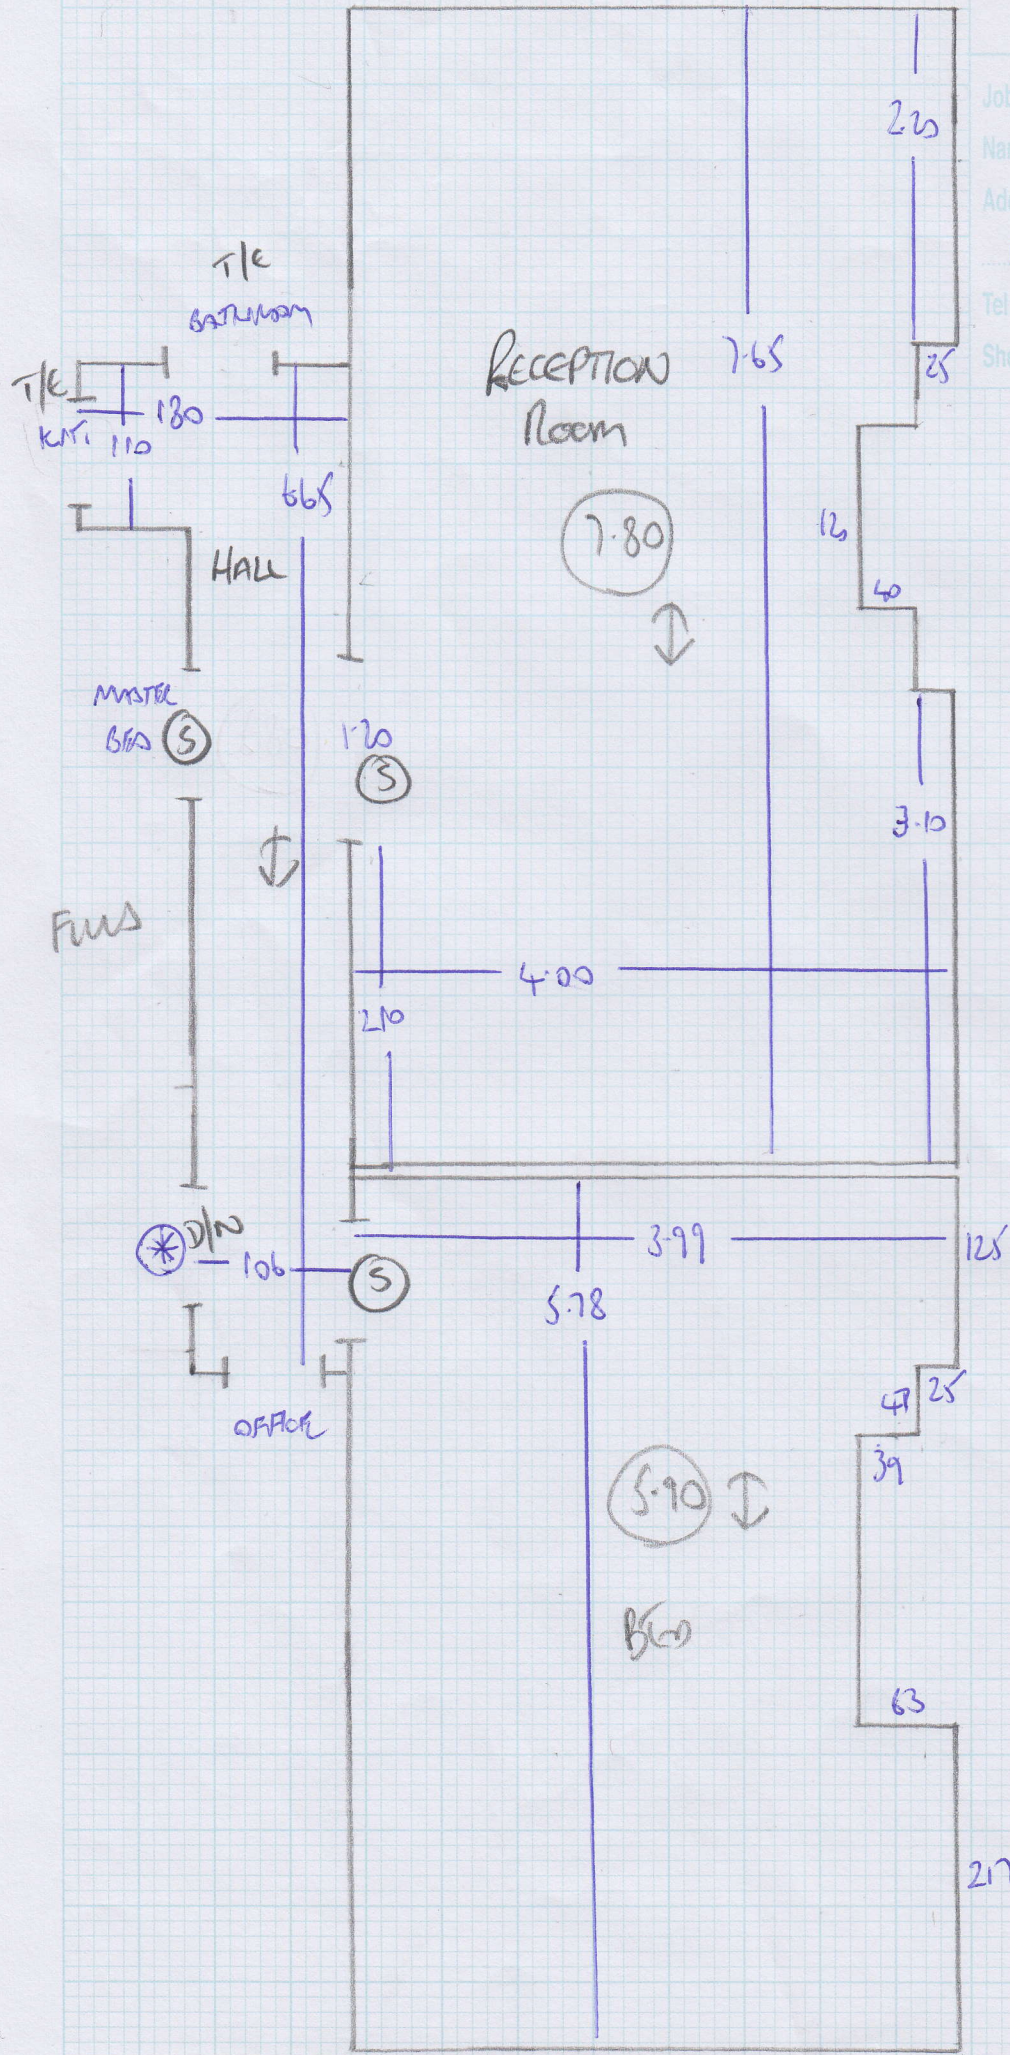

Job No: F23388  
 Name: ARMSTRONG KEYWORTH  
 Address: FLAT 3,  
 14 ANDERSON CRESCENT, WILK

Tel: 1 of 4  
 Sheet:

FAUX SILK

- FAU027

Cur Plans =  $680 \times 500$

Master Bed =  $365 \times 800$

Reception =  $780 \times 500$

Bed =  $590 \times 800$

2415  $\times 500$

Job No: F23388  
 Name: ARMSTRONG KEKWAM  
 Address: Box 3  
 14 Addison Crescent  
 Tel: WIL 832  
 Sheet: 2 of 4

CHICAGO  
~~-STEEL CH 706~~

400 x 400

16m<sup>2</sup>

Job No: F23388  
 Name: ARMSTRONG KEYWORTH  
 Address: FWS 3  
 14 ADDISON CRESCENT WY4  
 Tel:  
 She: 3 of 4

T/E  
BATHROOM

mrcarpets  
DESIGNS & INSTALLATIONS

Job No: F23388  
 Name: ARMSTRONG KEYWORTH  
 Address: PWS 3  
 14 ADDISON CRESCENT W/L  
 Tel:  
 Sheet: 4 of 4